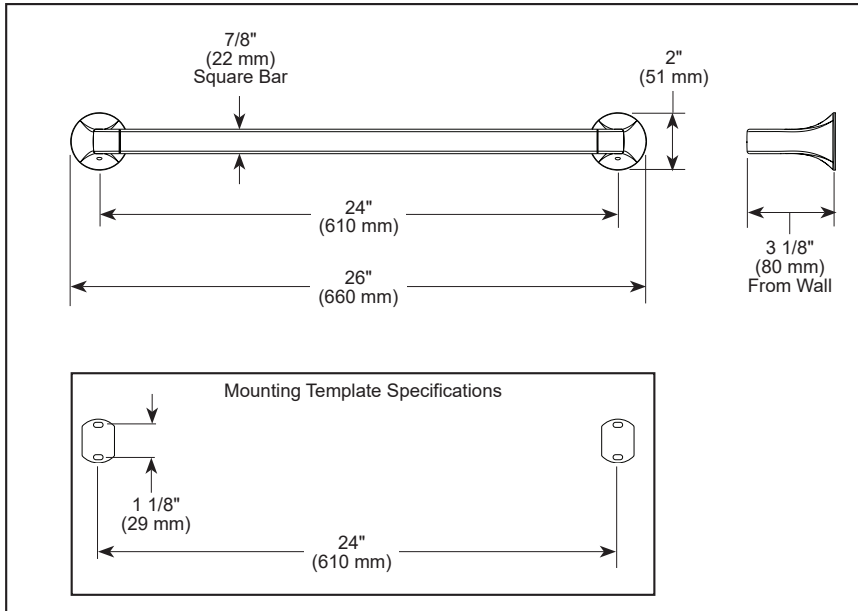

see what Delta can do^{SM}

ACCESSORIES

- Lineax™ Bath Collection
- 24" Towel Bar

STANDARD SPECIFICATIONS:

- Wood blocking is preferable behind all wall surfaces. If wood blocking is not available, the following fasteners are suggested: Tile/Masonry-Plastic or lead Anchors Plaster/drywall-Toggle bolts.
- Mounting hardware included with product.

WARRANTY

- Parts and Finish - Lifetime limited warranty; or for commercial purchasers, 10 years for multi-family residential (apartments and condominiums) and 5 years for all other commercial uses, in each case from the date the product is received by the original purchaser or their authorized representative (installation contractor, etc.).
- Please go to www.deltafaucet.com for the complete details of our limited warranty.