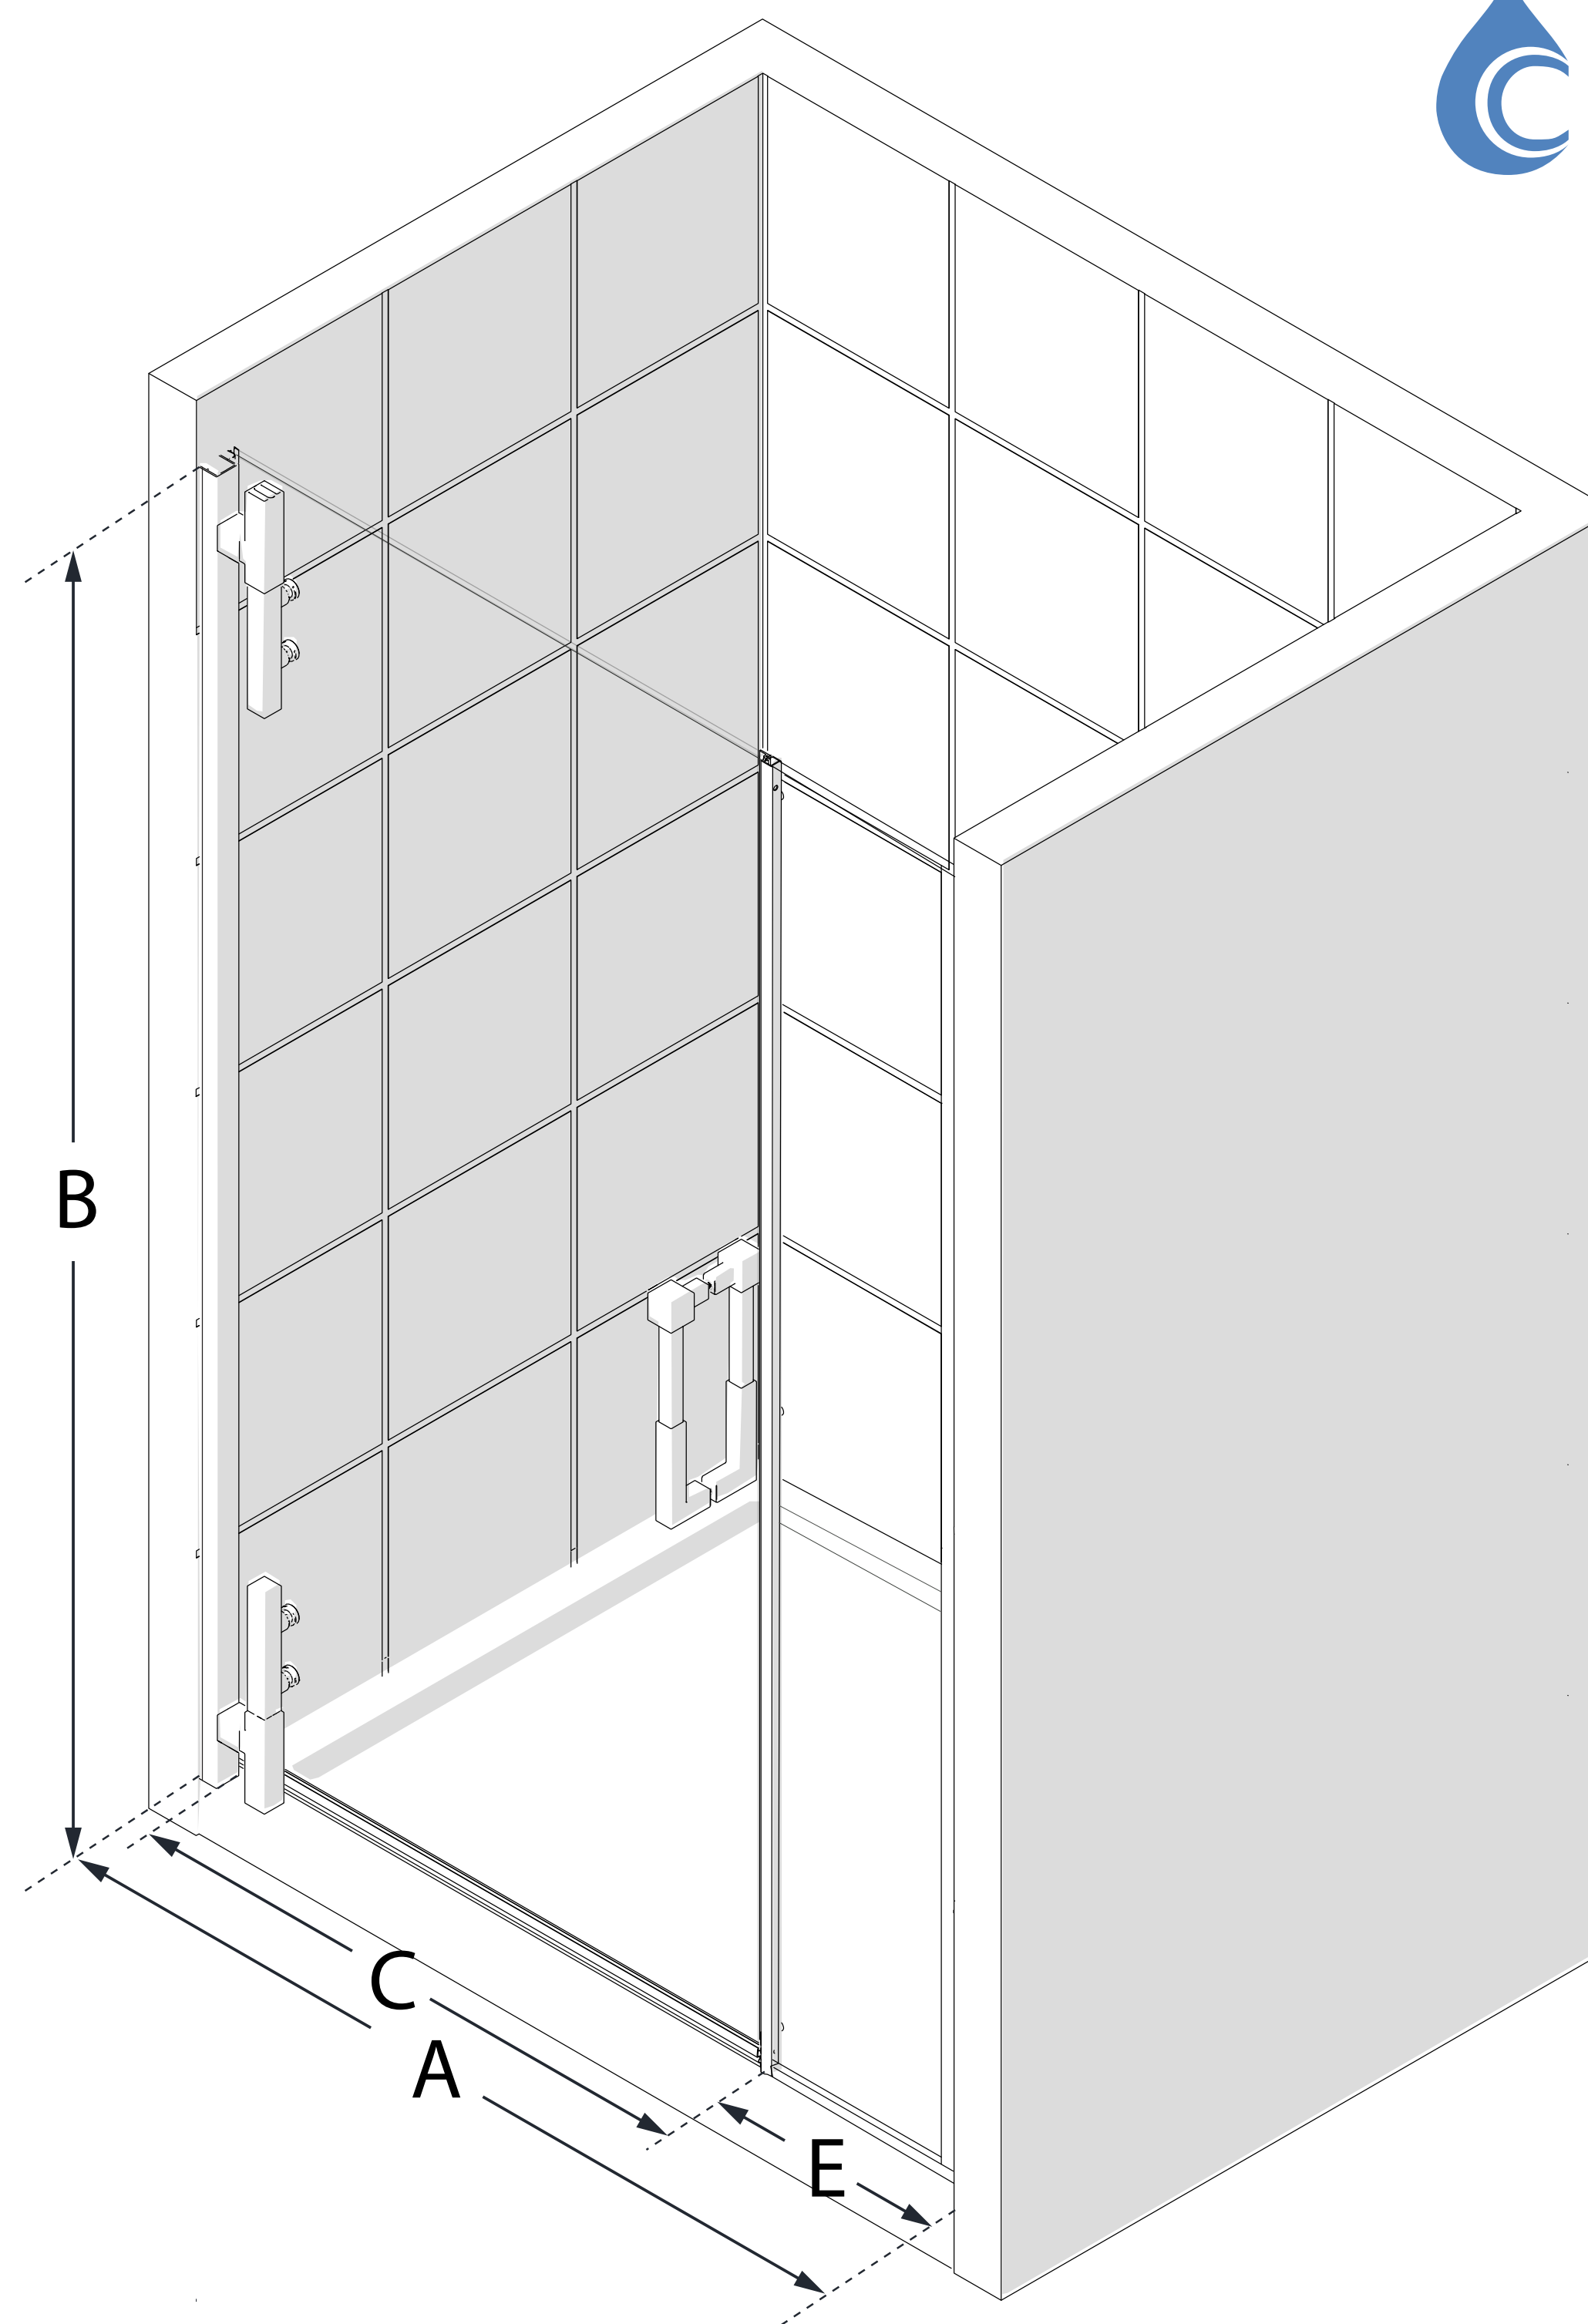

**MODEL NUMBER**  
SDAD40W720

**CONFIGURATION  
DIMENSIONS:**

**A: MODEL WIDTH**

40 - 41 in.

**B: MODEL HEIGHT**

72 in.

**C: DOOR WIDTH**

27 in.

**E: INLINE PANEL WIDTH**

14 in.

**MINIMUM THRESHOLD  
REQUIRED**

2 1/2 in.

**DRILLING REQUIRED**

Yes

**STUDS REQUIRED**

No