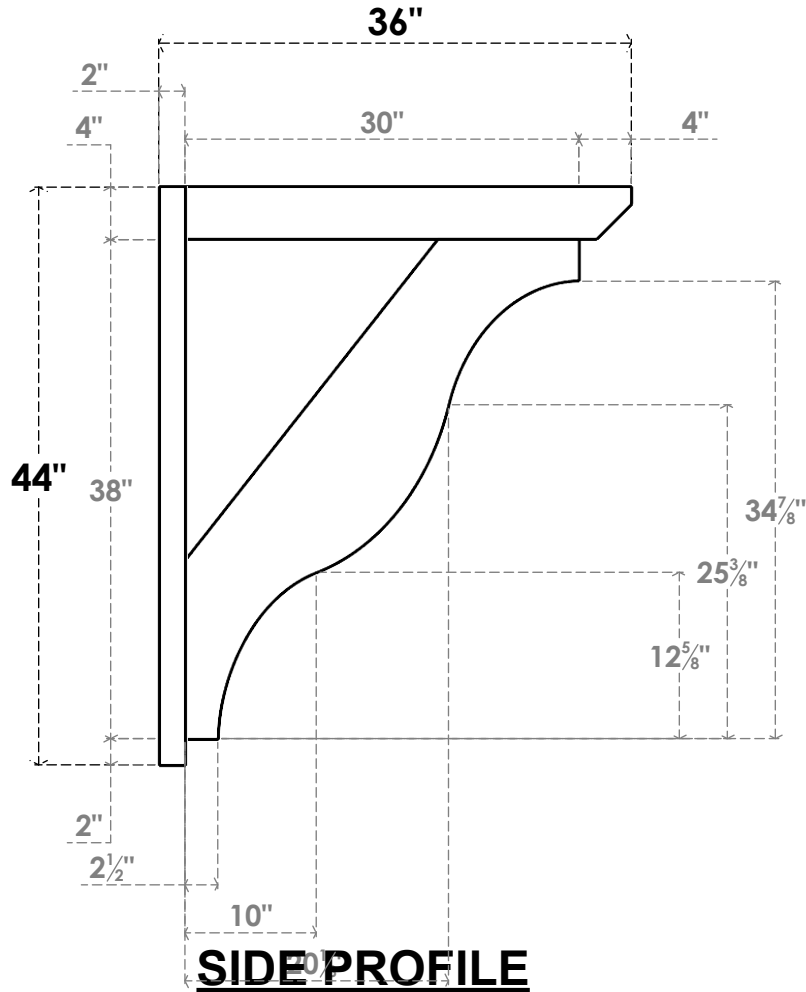

ITEM NUMBER: OUTUROC040X060X36000X44000X040X020X040FST24RCPR

4"W TOP X 6"W BACK X 36"D X 44"H X 4"T TOP X 2"T BACK TIMBERTHANE ROUGH CEDAR FUNSTON FAUX WOOD OPEN OUTLOOKER, SLAT TOP AND BLOCK BACK, 4"W CLOSED BRACE, PRIMED TAN

EKENA MILLWORK
2300 WEST MAIN ST.
CLARKSVILLE, TX 75426
TOLL FREE: 866-607-0453
WWW.EKENAMILLWORK.COM

NOTES

1. INSTALLATION TO BE COMPLETED IN ACCORDANCE WITH MANUFACTURER'S SPECIFICATIONS.
2. DRAWING MAY NOT BE TO SCALE
3. THIS DRAWING IS INTENDED FOR DESIGN AND PLANNING PURPOSES ONLY.
4. ALL INFORMATION CONTAINED HEREIN WAS CURRENT AT THE TIME OF DEVELOPMENT BUT MUST BE REVIEWED AND APPROVED BY THE PRODUCT MANUFACTURER TO BE CONSIDERED ACCURATE.
5. TIMBERTHANE ARCHITECTURAL PRODUCTS ARE MADE FROM HIGH DENSITY URETHANE AND COME FACTORY PRIMED