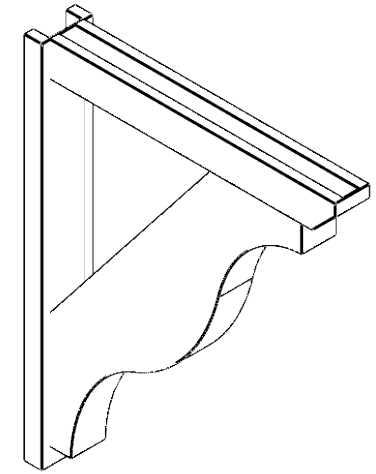

ITEM NUMBER: OUTUROC040X060X36000X44000X040X020X040FST24RCPR

4"W TOP X 6"W BACK X 36"D X 44"H X 4"T TOP X 2"T BACK TIMBERTHANE ROUGH CEDAR FUNSTON FAUX WOOD OPEN OUTLOOKER, SLAT TOP AND BLOCK BACK, 4"W CLOSED BRACE, PRIMED TAN

EKENA MILLWORK
2300 WEST MAIN ST.
CLARKSVILLE, TX 75426
TOLL FREE: 866-607-0453
WWW.EKENAMILLWORK.COM

NOTES

1. INSTALLATION TO BE COMPLETED IN ACCORDANCE WITH MANUFACTURER'S SPECIFICATIONS.
2. DRAWING MAY NOT BE TO SCALE
3. THIS DRAWING IS INTENDED FOR DESIGN AND PLANNING PURPOSES ONLY.
4. ALL INFORMATION CONTAINED HEREIN WAS CURRENT AT THE TIME OF DEVELOPMENT BUT MUST BE REVIEWED AND APPROVED BY THE PRODUCT MANUFACTURER TO BE CONSIDERED ACCURATE.
5. TIMBERTHANE ARCHITECTURAL PRODUCTS ARE MADE FROM HIGH DENSITY URETHANE AND COME FACTORY PRIMED