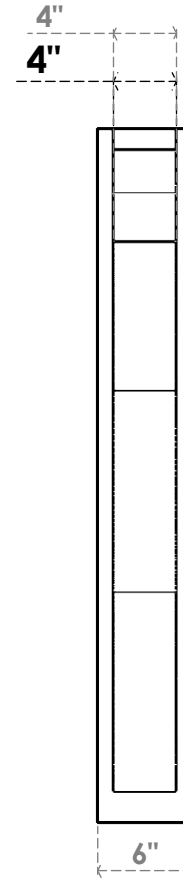

ITEM NUMBER: OUTUROC040X060X36000X44000X040X020X040FST24RCPR

4"W TOP X 6"W BACK X 36"D X 44"H X 4"T TOP X 2"T BACK TIMBERTHANE ROUGH CEDAR FUNSTON FAUX WOOD OPEN OUTLOOKER, SLAT TOP AND BLOCK BACK, 4"W CLOSED BRACE, PRIMED TAN

EKENA MILLWORK
2300 WEST MAIN ST.
CLARKSVILLE, TX 75426
TOLL FREE: 866-607-0453
WWW.EKENAMILLWORK.COM

NOTES

1. INSTALLATION TO BE COMPLETED IN ACCORDANCE WITH MANUFACTURER'S SPECIFICATIONS.
2. DRAWING MAY NOT BE TO SCALE
3. THIS DRAWING IS INTENDED FOR DESIGN AND PLANNING PURPOSES ONLY.
4. ALL INFORMATION CONTAINED HEREIN WAS CURRENT AT THE TIME OF DEVELOPMENT BUT MUST BE REVIEWED AND APPROVED BY THE PRODUCT MANUFACTURER TO BE CONSIDERED ACCURATE.
5. TIMBERTHANE ARCHITECTURAL PRODUCTS ARE MADE FROM HIGH DENSITY URETHANE AND COME FACTORY PRIMED