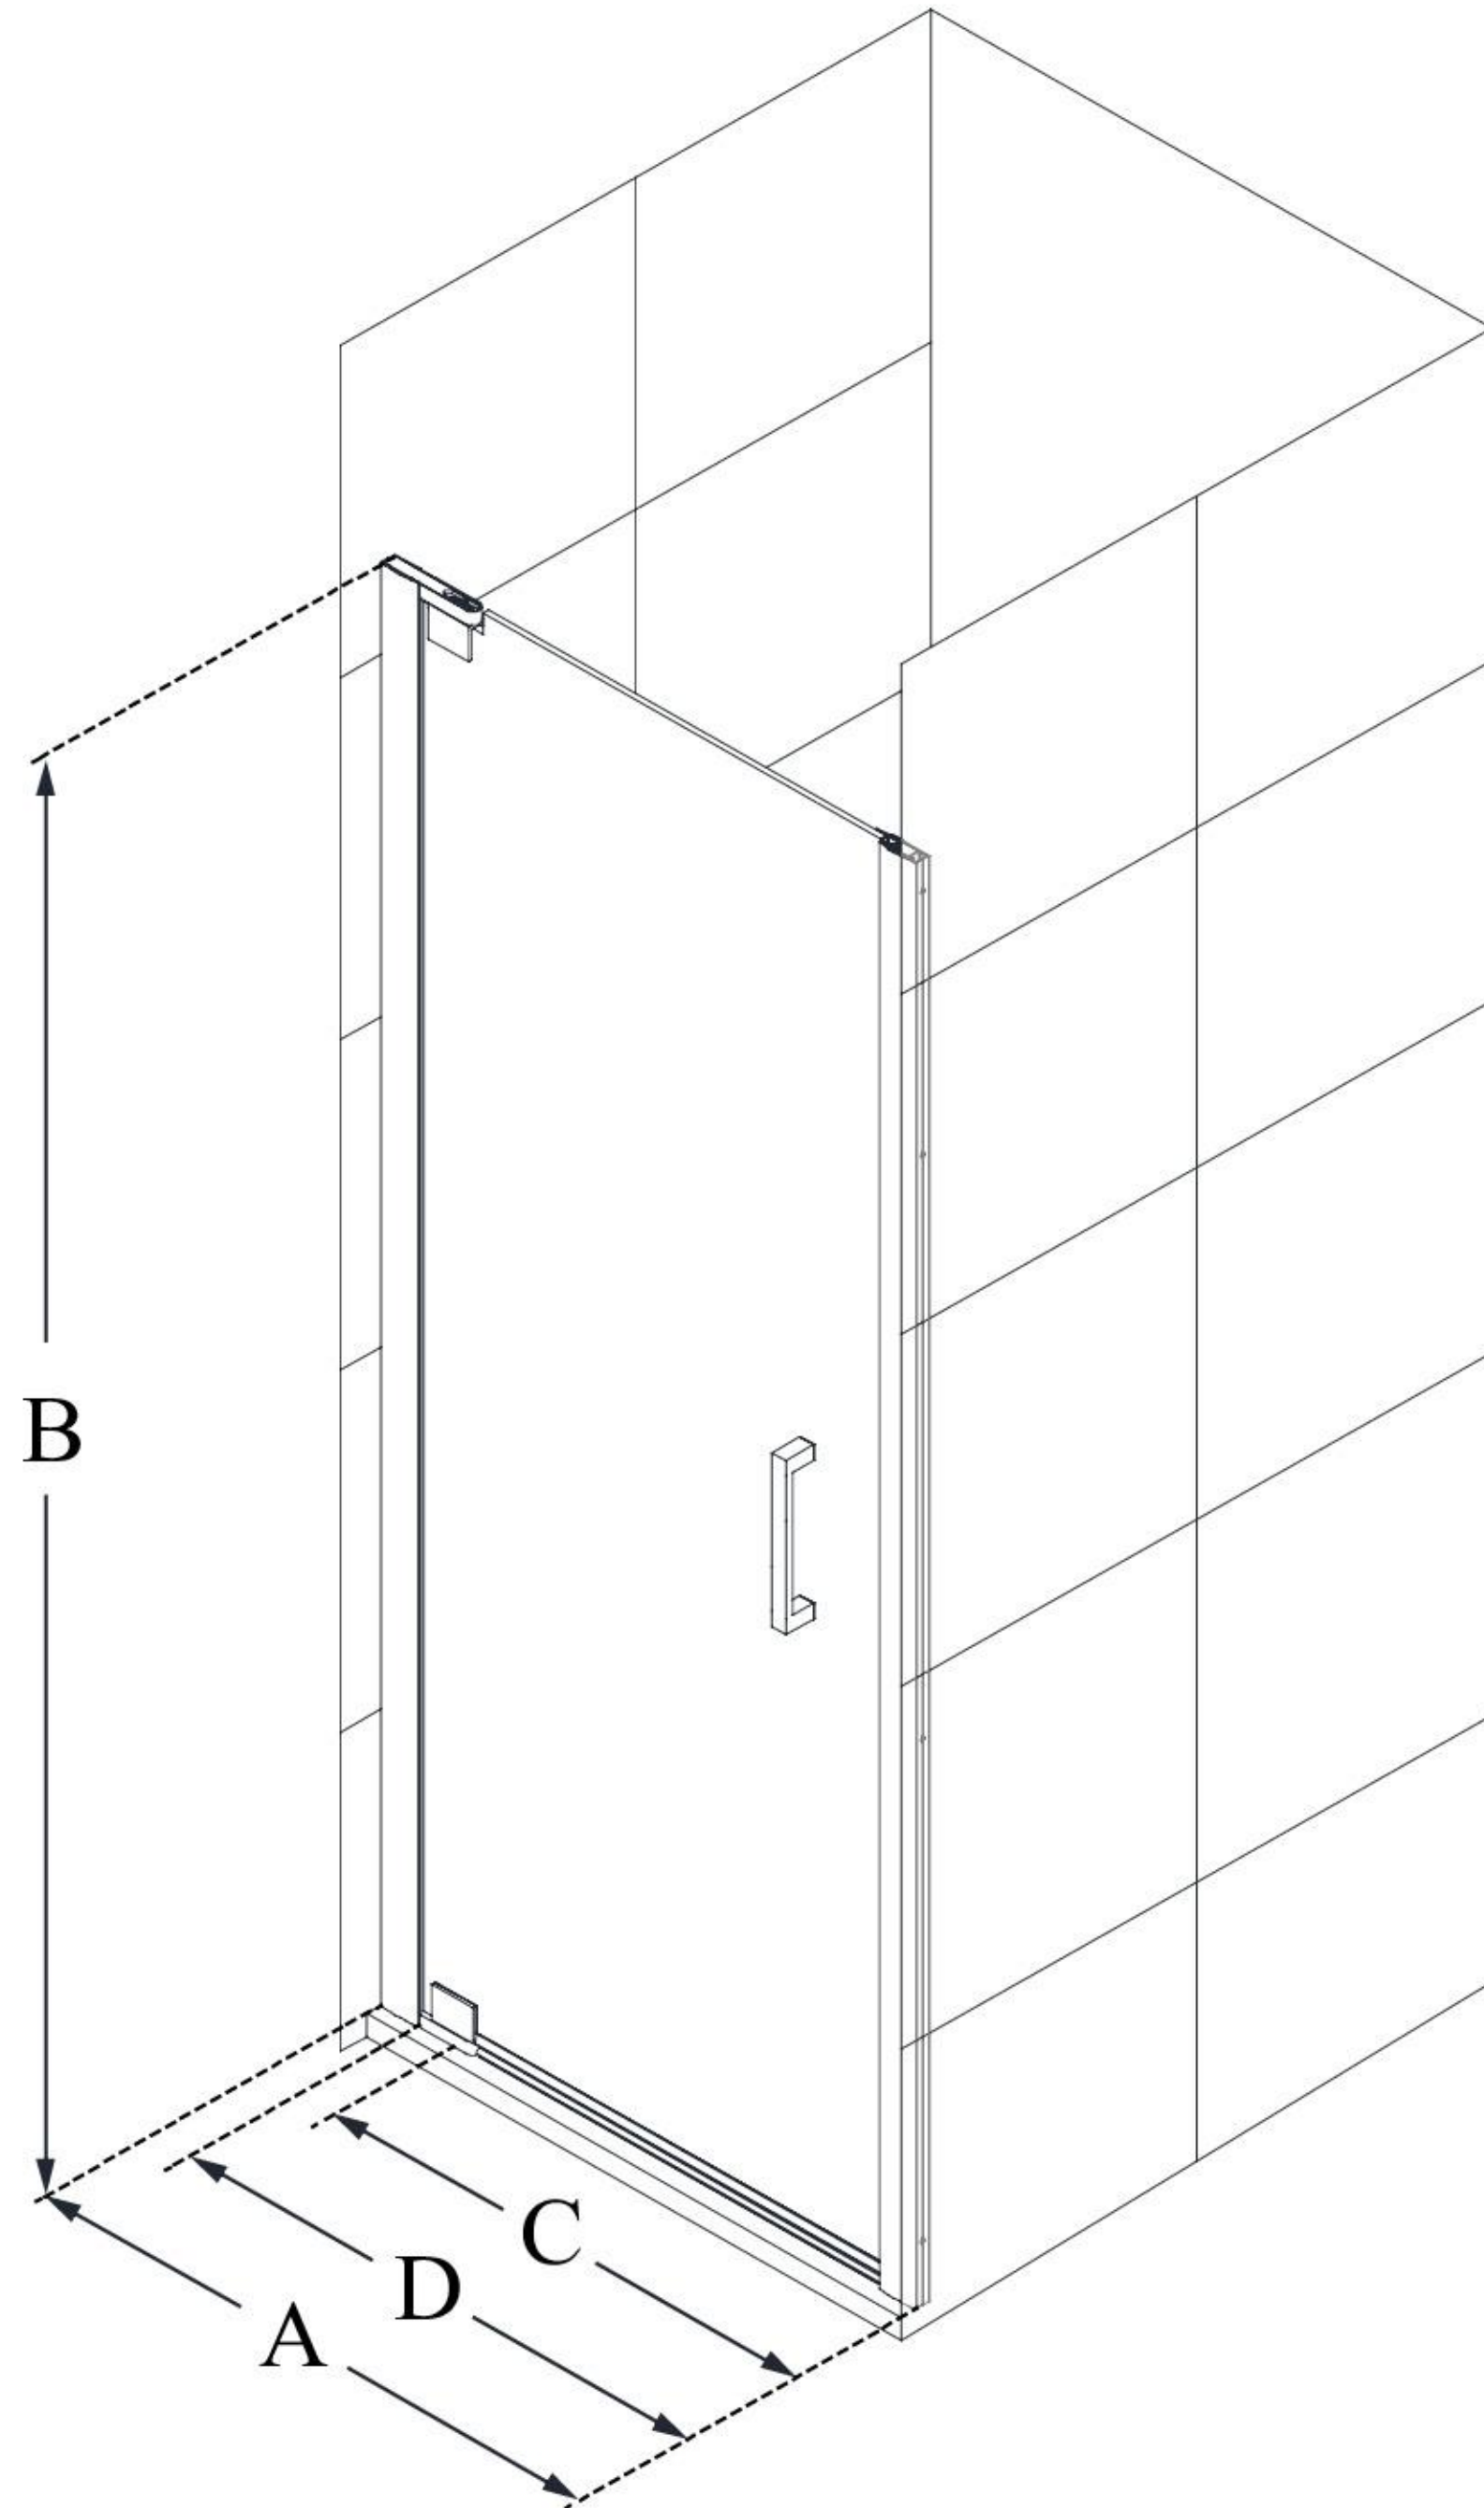

MODEL INFORMATION

SHDR-4334000

ELEGANCE-LS

DreamLine Elegance-LS 34 - 36
in. W x 72 in. H Frameless Pivot
Shower Door

PIVOT DOOR

CONFIGURATION DIMENSIONS:

A: 34 in. - 36 in.

MODEL WIDTH

B: 72 in.

MODEL HEIGHT

C: 26 1/2 in.

ACCESS WIDTH

D: 29 1/2 in.

DOOR WIDTH

E: -

INLINE PANEL WIDTH