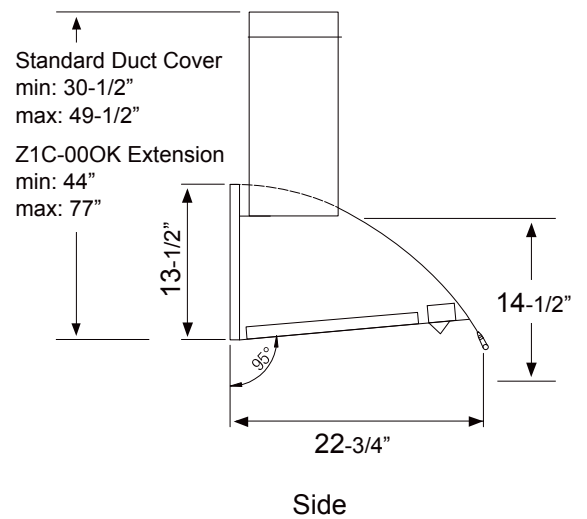

DESIGNER:
FU-TUNG CHENG

Shown in Stainless Steel

Shown in Brushed Gold

DESIGNER:
FU-TUNG CHENG

MODEL

Brushed Gold	COK-E36CBGX	COK-E42CBGX	COK-E48CBGX
Stainless Steel	COK-E36CSX	COK-E42CSX	COK-E48CSX
Size	36"	42"	48"