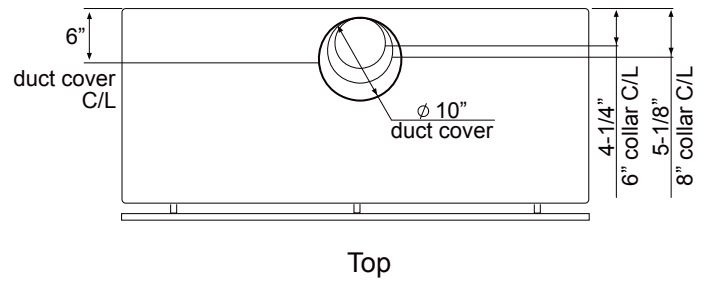

DESIGNER:
FU-TUNG CHENG

Shown in Stainless Steel

Shown in Brushed Gold

DESIGNER:
FU-TUNG CHENG

MODEL

Brushed Gold	COK-E36CBGX	COK-E42CBGX	COK-E48CBGX
Stainless Steel	COK-E36CSX	COK-E42CSX	COK-E48CSX
Size	36"	42"	48"