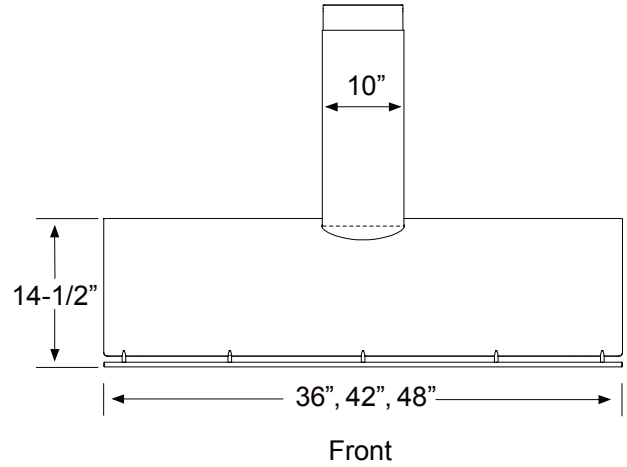

DESIGNER:
FU-TUNG CHENG

Shown in Stainless Steel

Shown in Brushed Gold

DESIGNER:
FU-TUNG CHENG

MODEL

Brushed Gold	COK-E36CBGX	COK-E42CBGX	COK-E48CBGX
Stainless Steel	COK-E36CSX	COK-E42CSX	COK-E48CSX
Size	36"	42"	48"

DUCT SPECIFICATIONS

Vertical - Internal Blower	6" Round	6" Round	6" Round
Vertical - External/In-Line Blower	10" - 8"***	10" - 8"***	10" - 8"***
Horizontal	NA	NA	NA

AC POWER

Hood w/ CBI-290C	120V, 60Hz, Max. 1.35A	120V, 60Hz, Max. 1.35A	120V, 60Hz, Max. 1.35A
Hood w/ CBI-390A	120V, 60Hz, Max. 2.1A	120V, 60Hz, Max. 2.1A	120V, 60Hz, Max. 2.1A
Hood w/ CBI-600A	120V, 60Hz, Max. 3.35A	120V, 60Hz, Max. 3.35A	120V, 60Hz, Max. 3.35A
Hood w/ PBN-1000A	120V, 60Hz, Max. 6.05A	120V, 60Hz, Max. 6.05A	120V, 60Hz, Max. 6.05A
Hood w/ CBE-1000	120V, 60Hz, Max. 6.85A	120V, 60Hz, Max. 6.85A	120V, 60Hz, Max. 6.85A

***Mounting height refers to distance between top of a 36" tall cooking surface and bottom of hood.