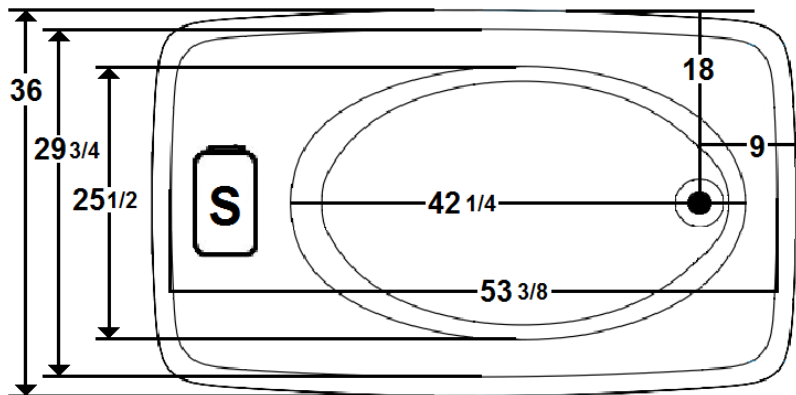

Laurel Mountain

MONETA 1

60" x 36" Drop-In Acrylic Air Bath

Model Number
6036MA064
Drop-In Air Bath in White

Features

- 24 high output lateral air jets
- 10.5 Amp blower / heater
- Variable speed blower with automatic purge
- Includes Wave & Pulse modes
- Includes Chromatherapy
- Constructed of high-gloss durable acrylic
- Deep bathing well with textured slip resistant bottom
- Transitional / Modern design
- Limited lifetime warranty
- Made in the USA

All dimensions are +/- 1/2" and subject to change without notice

 *Standard Blower Location

Technical Information

- Weight: 158 lbs.
- Water Depth to Overflow: 16 1/4"
- Water Capacity: 75 gal.
- Sump Dimension: 42 1/4" x 25 1/2"