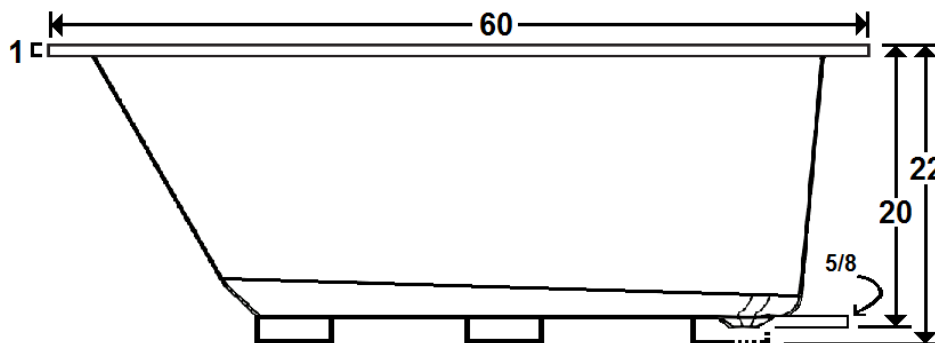

Laurel Mountain

MONETA 1

60" x 36" Drop-In Acrylic Air Bath

Model Number
6036MA064
Drop-In Air Bath in White

Features

- 24 high output lateral air jets
- 10.5 Amp blower / heater
- Variable speed blower with automatic purge
- Includes Wave & Pulse modes
- Includes Chromatherapy
- Constructed of high-gloss durable acrylic
- Deep bathing well with textured slip resistant bottom
- Transitional / Modern design
- Limited lifetime warranty
- Made in the USA

All dimensions are +/- 1/2" and subject to change without notice

 *Standard Blower Location

Technical Information

- Weight: 158 lbs.
- Water Depth to Overflow: 16 1/4"
- Water Capacity: 75 gal.
- Sump Dimension: 42 1/4" x 25 1/2"