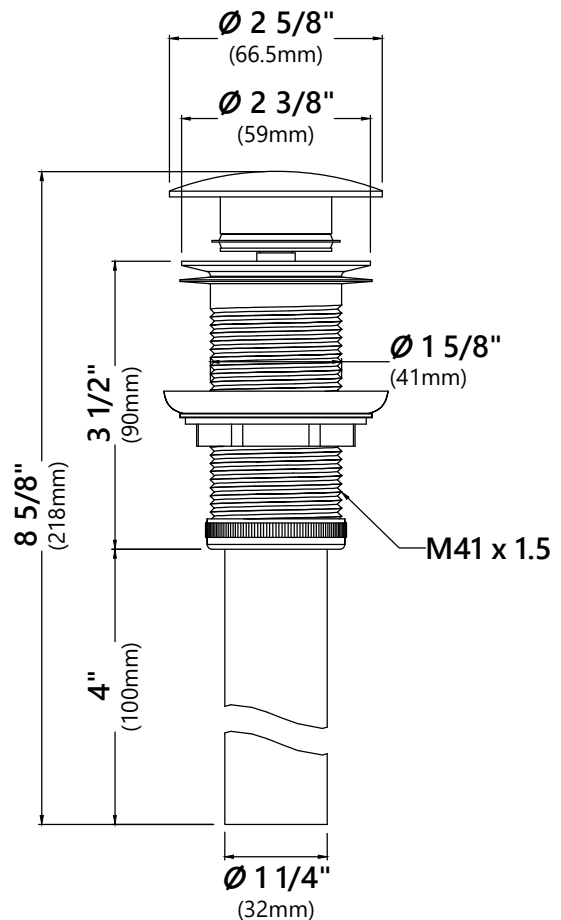

PU-10

Pop Up Drain w/o Overflow

Pop Up Dimensions

Dimensions: 8 5/8" x Ø2 5/8"

Features

- Metal Construction
- Connection 1 1/4"
- Designed to Use w/ Above-Counter Vessel Sinks without overflow
- Fits Standard 1 3/4" Drain Opening

Available Colors

- Satin Nickel
- Gold
- Oil Rubbed Bronze
- Chrome
- Brushed Gold
- Matte Black
- Spot Free Stainless Steel

CODES/STANDARDS:

Product Certification
cUPC

Warranty

Kraus 1 Year Limited Warranty