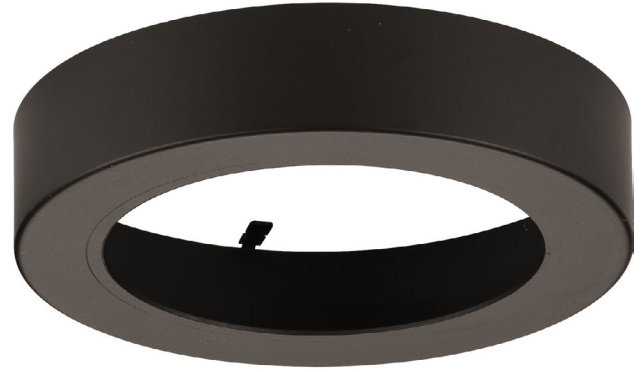

DATE: _____ TYPE: _____

NAME: _____

PROJECT: _____

Accessories

P860048-020

Everlume

You'll never have to sacrifice function for style with this Edgelit round trim ring. The ring is coated in a handsome antique bronze finish for a modern aesthetic. The trim ring is easy to install in both residential and commercial settings.

- Easy to install in both residential and commercial settings.
- The accessory fuses both form and function into one versatile design.
- Features a handsome antique bronze finish for a modern aesthetic.
- Excellent for use in closets, hallways, stairways, or kitchens.
- Perfect for transitional, modern, contemporary, or luxury settings.
- Measures 5-inch width by 1.1-inch height.
- Weighs 0.21lb.
- Able to be fully dimmable with dimmable bulbs.
- Includes installation instructions and mounting hardware.
- Progress Lighting products are designed for exceptional quality, reliability, and functionality.

Category: Close-to-Ceiling

Finish: Antique Bronze (Painted)

Construction: Steel Construction

Diameter: 5"
Height: 1-1/16"

MOUNTING	ADDITIONAL INFORMATION
Cover fixture mounted	1-year Limited Warranty