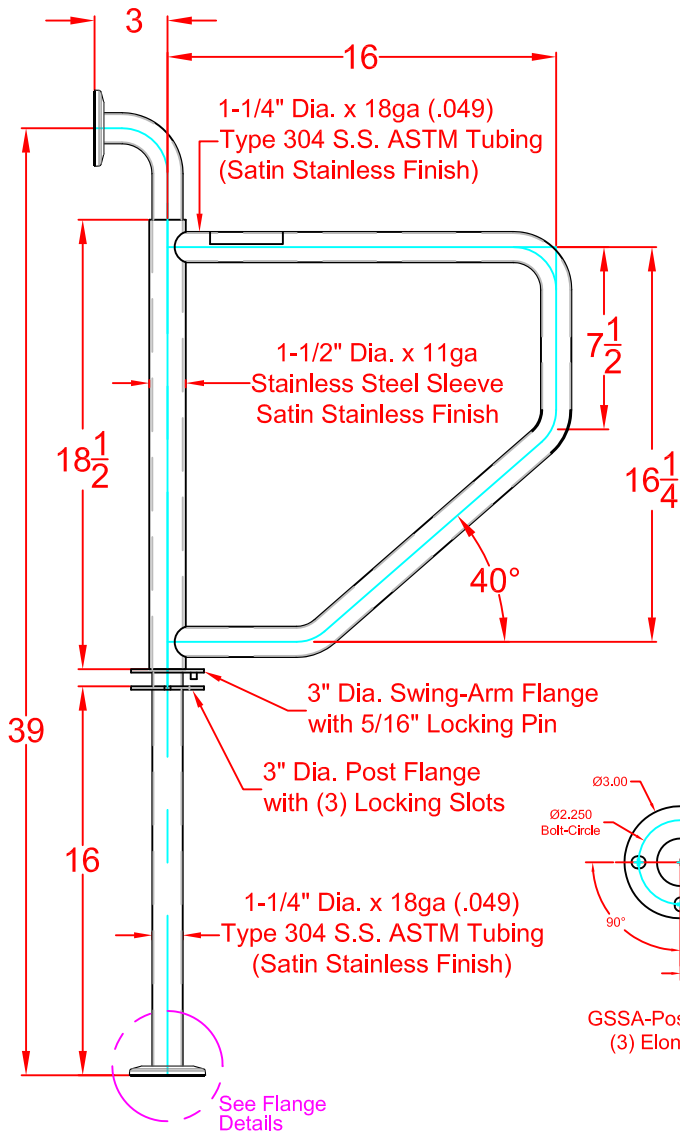

SEACHROME

Seachrome Corporation
 1906 East Dominguez Street
 Long Beach, California 90810
 Phone: (800) 955-2476
 Fax: (800) 444-3380

Description:

GW-4339-QCR-SS
Wall to Floor Swing Away Bar
(Satin Stainless Finish)

Customer:

Customer Part #

12-02-2019

LIFESTYLE & WELLNESS

Isometric View

This drawing and the information contained herein is proprietary to Seachrome Corp. and shall not be reproduced, copied or disclosed in whole, or part, or used for manufacturing or for any other purpose without the written permission of Seachrome Corporation.

Hardware Package Includes:
 (6) #10 x 2-1/2" Phillips Pan Head Sheet Metal Screw