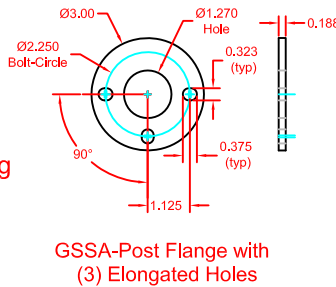

Customer:

Customer Part #

12-02-2019

LIFESTYLE & WELLNESS

Isometric View

This drawing and the information contained herein is proprietary to Seachrome Corp. and shall not be reproduced, copied or disclosed in whole, or part, or used for manufacturing or for any other purpose without the written permission of Seachrome Corporation.

Hardware Package Includes:
 (6) #10 x 2-1/2" Phillips Pan Head Sheet Metal Screw