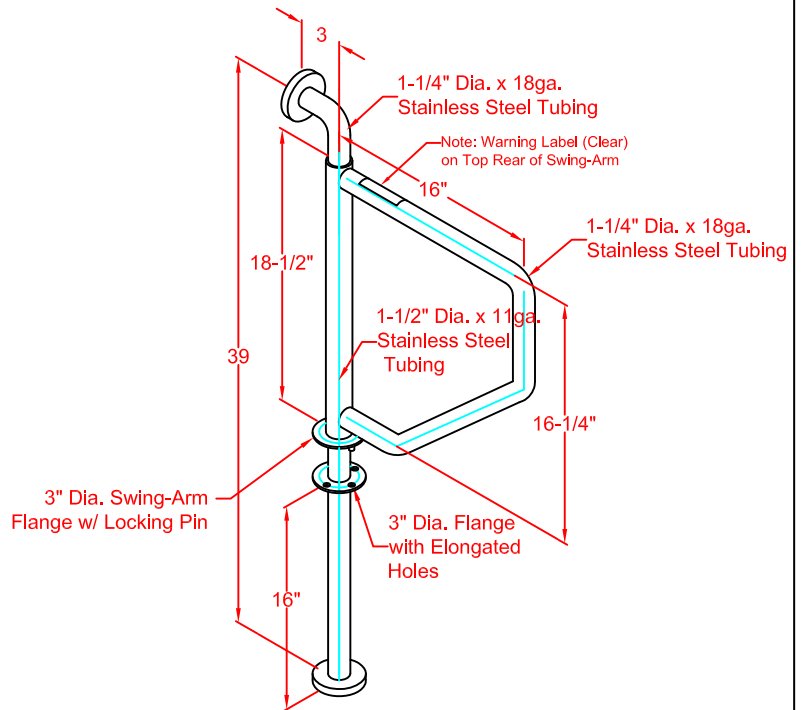

SEACHROME

Seachrome Corporation
 1906 East Dominguez Street
 Long Beach, California 90810
 Phone: (800) 955-2476
 Fax: (800) 444-3380

Description:

GW-4339-QCR-SS
Wall to Floor Swing Away Bar
(Satin Stainless Finish)

Customer:

Customer Part #

12-02-2019

LIFESTYLE & WELLNESS

Isometric View

This drawing and the information contained herein is proprietary to Seachrome Corp. and shall not be reproduced, copied or disclosed in whole, or part, or used for manufacturing or for any other purpose without the written permission of Seachrome Corporation.

Hardware Package Includes:
 (6) #10 x 2-1/2" Phillips Pan Head Sheet Metal Screw