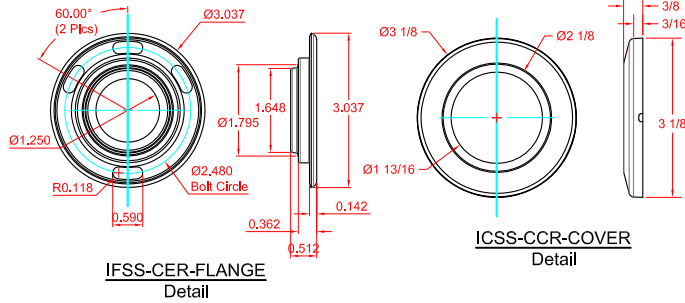

SEACHROME

Seachrome Corporation
 1906 East Dominguez Street
 Long Beach, California 90810
 Phone: (800) 955-2476
 Fax: (800) 444-3380

Description:

GW-4339-QCR-SS
Wall to Floor Swing Away Bar
(Satin Stainless Finish)

Customer:

Customer Part #

12-02-2019

LIFESTYLE & WELLNESS

Isometric View

This drawing and the information contained herein is proprietary to Seachrome Corp. and shall not be reproduced, copied or disclosed in whole, or part, or used for manufacturing or for any other purpose without the written permission of Seachrome Corporation.

Hardware Package Includes:
 (6) #10 x 2-1/2" Phillips Pan Head Sheet Metal Screw