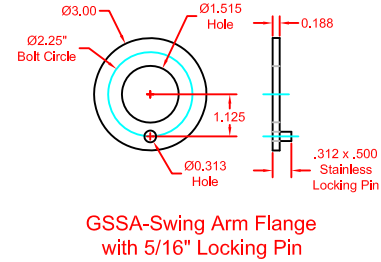

Customer:

Customer Part #

12-02-2019

LIFESTYLE & WELLNESS

Isometric View

This drawing and the information contained herein is proprietary to Seachrome Corp. and shall not be reproduced, copied or disclosed in whole, or part, or used for manufacturing or for any other purpose without the written permission of Seachrome Corporation.

Hardware Package Includes:
 (6) #10 x 2-1/2" Phillips Pan Head Sheet Metal Screw