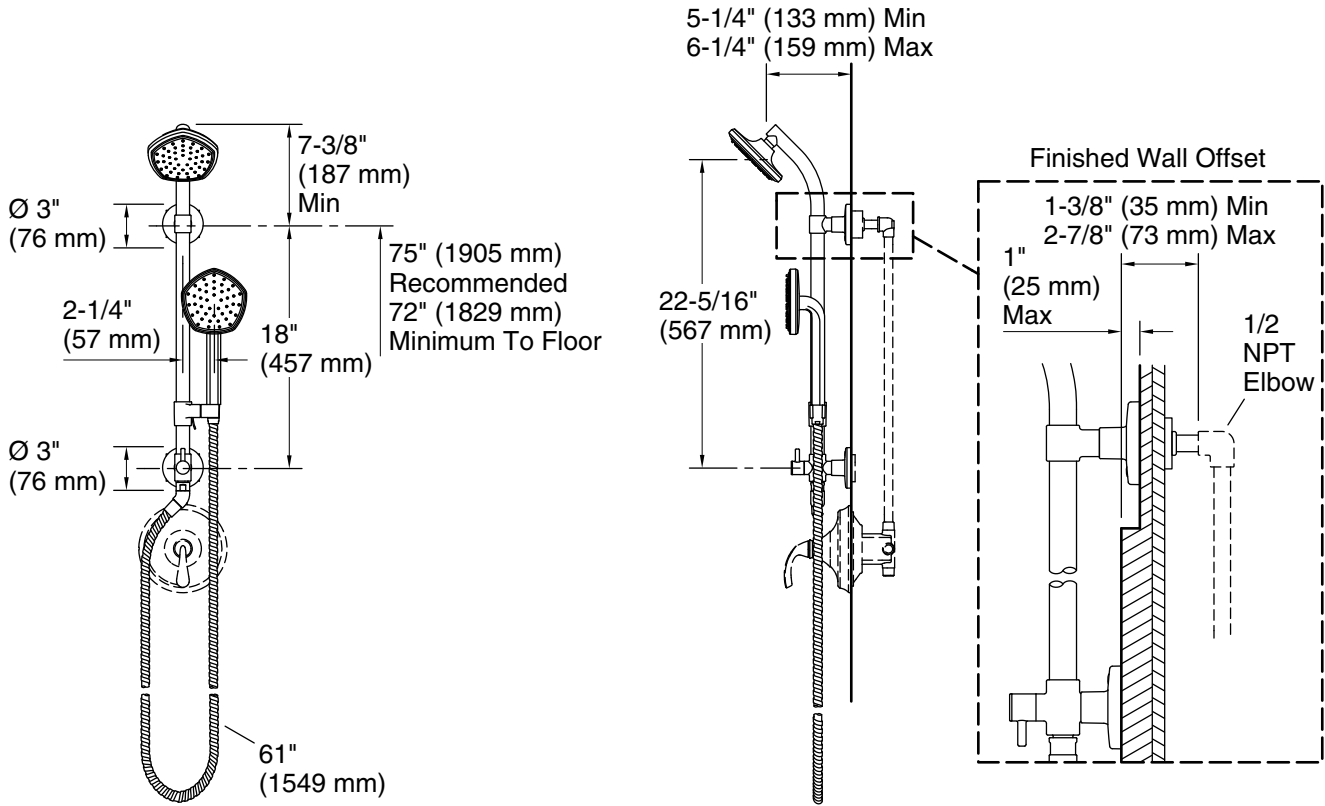

Features

- Includes single-function showerhead and handshower, hose, and HydroRail-S shower column with handshower holder
- Designed for new installations or retrofit to replace an existing installed shower arm
- Diverter positioned at the base of the column allows user to easily switch flow between handshower and rainhead
- Slidebar bracket allows you to adjust the height and angle of the handshower
- Full Coverage with Katalyst™ air-induction technology delivers a drenching spray experience, ideal for rinsing shampoo from hair
- MasterClean™ sprayface features an easy-to-clean surface that withstands mineral buildup and maximizes spray performance
- Optimized sprayface for consistent spray coverage
- 1.75 gpm (6.6 lpm) maximum flow rate at 80 psi (5.5 bar)
- Part of the Occasion bathroom faucet and accessory collection
- This product can help a building earn Water Efficiency points in LEED® Green Building Rating System

Installation

- Shower-only wall-mount installation
- Installs in less than 60 minutes without changes to in-wall plumbing (subject to condition of existing installation)
- Includes an adapter that fits most installations
- May require additional service parts based on installation type (see installation guide for details)
- 1/2" -14 NPT connection

Adapters, Rough-in and Extension Kits

1187917	Range: 0" (0 mm) - 1-3/8" (35 mm)
1194302	Range: 1-1/8" (29 mm) - 2-1/8" (54 mm)
1194630	Range: 2-7/8" (73 mm) - 4" (102 mm)

Optional Products/Accessories

K-9660 Vacuum Breaker

9-19-2025 09:31 - US/CA

THE BOLD LOOK
OF **KOHLER**®

Technical Information

All product dimensions are nominal.

Spout:

Handshower rated max flow: 1.75 gal/min (6.6 l/min)

Shower/Rainhead rated max flow: 1.75 gal/min (6.6 l/min)