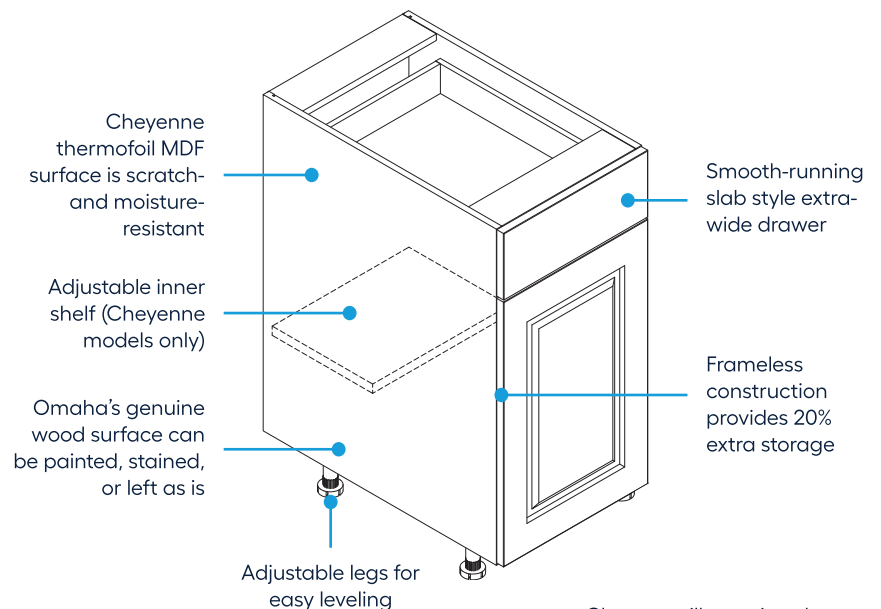

Complete your project today at the best possible value!

CHEYENNE
White raised panel

OMAHA
Solid wood unfinished shaker

Features & Benefits

- Great value & easy to transport
- Quick, easy & sturdy lock & dowel assembly
- Ready-to-assemble with easy-to-follow instructions
- Full-access cabinets with extra-wide drawers = 20% more space!
- Cabinet solutions for the whole home in the most popular sizes
- 2-tier lazy Susan, cover panels, filler & toe-kick available
- One-year warranty for peace of mind

	Image (shows inner shelves per model)		In Stock	Model	OMAHA (Unfinished)	CHEYENNE (White)
	Omaha	Cheyenne				
Wall			●	W1230R	5217195	5217222
			●	W1530R	5217196	5217223
			●	W1830R	5217197	5217224
			●	W2430R	5217198	5217225
			●	W3030B	5217199	5217226
			●	W3630B	5217200	5217227
			●	W3012B	5217201	5217228
			●	W3018B	5217202	5217229
			●	W3612B	5217203	5217230
			●	DC2430R	5217204	5217231
	Base			●	B12R	5217205
			●	B15R	5217206	5217233
			●	B18R	5217207	5217234
			●	B24R	5217208	5217235
			●	B30B	5217209	5217236
			●	B36B	5217210	5217237
			●	DB18	5217211	5217238
			●	SB30B	5217212	5217239
			●	SB36B	5217213	5217240
			●	SB60B	5217214	5217241
			●	SCR36	5217215	5217242
Pantry			●	U1884R	5217216	5217243
Accessories	Filler		●	F330	5217217	5217244
	Toe-Kick		●	TOEKICK8	5217218	5217245
	Wall End Panel		●	WEP1230	5217219	N/A
	Base End Panel		●	BEP2435	5217220	5217246
	Utility End Panel		●	UEP2484	5217221	N/A
	Touch-Up Kit		●	TUK	N/A	5217247