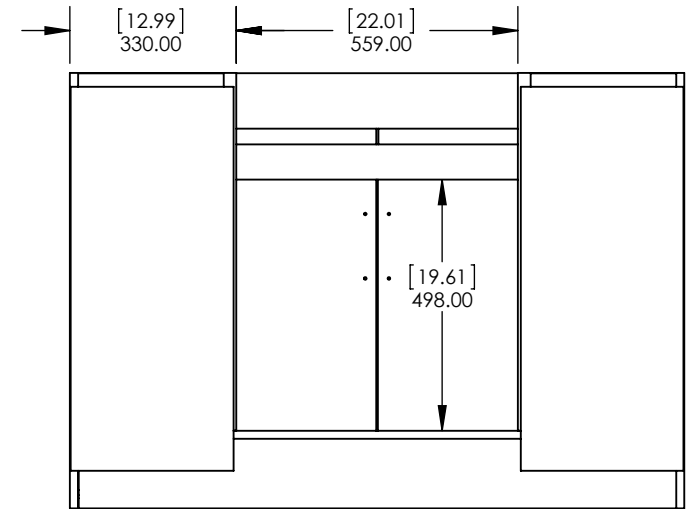

Top View / Vista Superior

Isometric View / Vista Isometrica

Front view / Vista Frontal

Side View / Vista Lateral

Back View / Vista Trasera

ITEM:	<b>RNW054948P2-MB</b>	REV	<b>A</b>
NAME:	Maria 48in 2Pc - MB		
MATERIAL:	----		

DWR		
REV	ING	
APR	R&D	

Top View / Vista Superior

Isometric View / Vista Isometrica

Front view / Vista Frontal

Side View / Vista Lateral

Back View / Vista Trasera

ITEM:	<b>RNW054948P2-MB</b>	REV	<b>A</b>
NAME:	Maria 48in 2Pc - MB		
MATERIAL:	----		