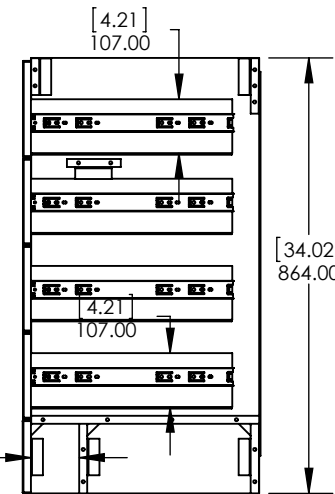

Top View / Vista Superior

Isometric View / Vista Isometrica

Front view / Vista Frontal

Side View / Vista Lateral

Back View / Vista Trasera

ITEM:	<b>RNW054948P2-MB</b>	REV	<b>A</b>
NAME:	Maria 48in 2Pc - MB		
MATERIAL:	----		

DWR		
REV	ING	
APR	R&D	

Top View / Vista Superior

Isometric View / Vista Isometrica

Front view / Vista Frontal

Side View / Vista Lateral

Back View / Vista Trasera

ITEM:	<b>RNW054948P2-MB</b>	REV	<b>A</b>
NAME:	Maria 48in 2Pc - MB		
MATERIAL:	----		