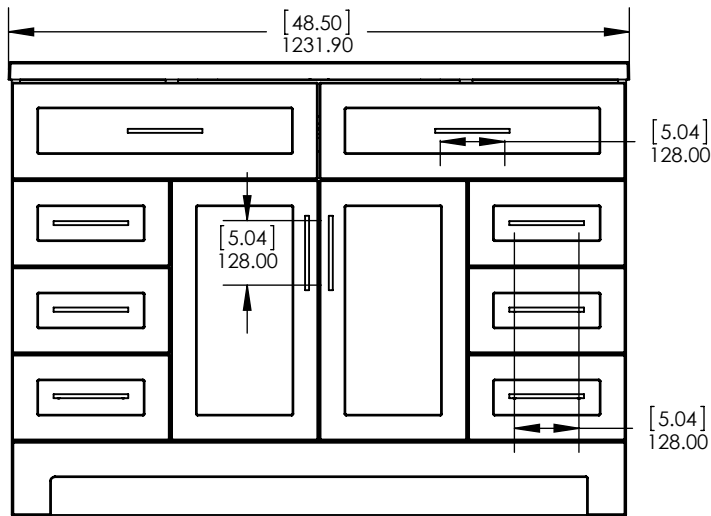

Top View / Vista Superior

Isometric View / Vista Isometrica

Front view / Vista Frontal

Side View / Vista Lateral

Back View / Vista Trasera

ITEM:	<b>RNW054948P2-MB</b>	REV	<b>A</b>
NAME:	Maria 48in 2Pc - MB		
MATERIAL:	----		

DWR		
REV	ING	
APR	R&D	

Top View / Vista Superior

Isometric View / Vista Isometrica

Front view / Vista Frontal

Side View / Vista Lateral

Back View / Vista Trasera

ITEM:	<b>RNW054948P2-MB</b>	REV	<b>A</b>
NAME:	Maria 48in 2Pc - MB		
MATERIAL:	----		