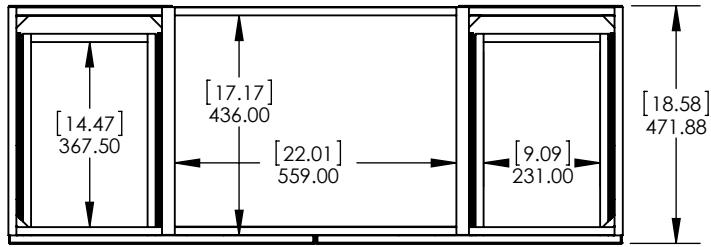

Top View / Vista Superior

Isometric View / Vista Isometrica

Front view / Vista Frontal

Side View / Vista Lateral

Back View / Vista Trasera

ITEM:	<b>RNW054948P2-MB</b>	REV	<b>A</b>
NAME:	Maria 48in 2Pc - MB		
MATERIAL:	----		

DWR		
REV	ING	
APR	R&D	

Top View / Vista Superior

Isometric View / Vista Isometrica

Front view / Vista Frontal

Side View / Vista Lateral

Back View / Vista Trasera

ITEM:	<b>RNW054948P2-MB</b>	REV	<b>A</b>
NAME:	Maria 48in 2Pc - MB		
MATERIAL:	----		