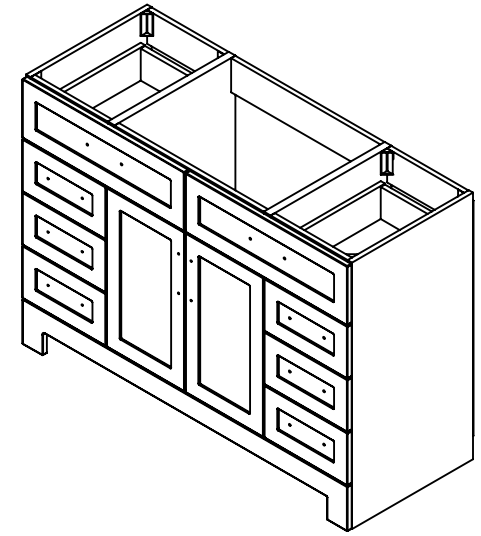

Top View / Vista Superior

Isometric View / Vista Isometrica

Front view / Vista Frontal

Side View / Vista Lateral

Back View / Vista Trasera

ITEM:	<b>RNW054948P2-MB</b>	REV	<b>A</b>
NAME:	Maria 48in 2Pc - MB		
MATERIAL:	----		

DWR		
REV	ING	
APR	R&D	

Top View / Vista Superior

Isometric View / Vista Isometrica

Front view / Vista Frontal

Side View / Vista Lateral

Back View / Vista Trasera

ITEM:	<b>RNW054948P2-MB</b>	REV	<b>A</b>
NAME:	Maria 48in 2Pc - MB		
MATERIAL:	----		