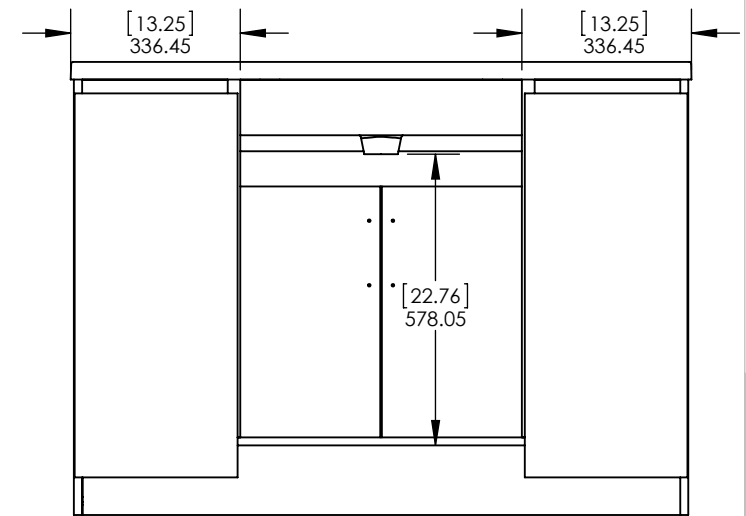

Top View / Vista Superior

Isometric View / Vista Isometrica

Front view / Vista Frontal

Side View / Vista Lateral

Back View / Vista Trasera

ITEM:	<b>RNW054948P2-MB</b>	REV	<b>A</b>
NAME:	Maria 48in 2Pc - MB		
MATERIAL:	----		

DWR		
REV	ING	
APR	R&D	

Top View / Vista Superior

Isometric View / Vista Isometrica

Front view / Vista Frontal

Side View / Vista Lateral

Back View / Vista Trasera

ITEM:	<b>RNW054948P2-MB</b>	REV	<b>A</b>
NAME:	Maria 48in 2Pc - MB		
MATERIAL:	----		