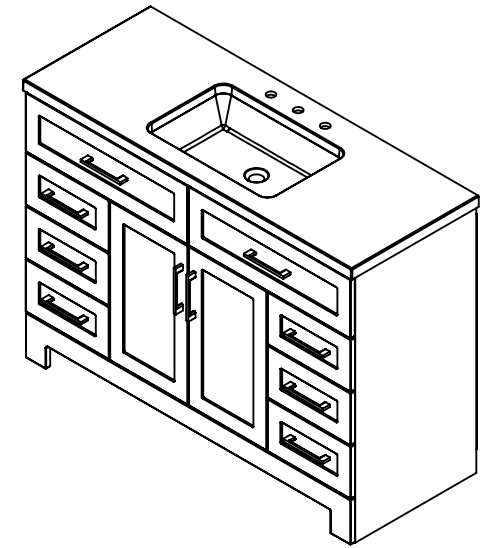

Top View / Vista Superior

Isometric View / Vista Isometrica

Front view / Vista Frontal

Side View / Vista Lateral

Back View / Vista Trasera

ITEM:	<b>RNW054948P2-MB</b>	REV	<b>A</b>
NAME:	Maria 48in 2Pc - MB		
MATERIAL:	----		

DWR		
REV	ING	
APR	R&D	

Top View / Vista Superior

Isometric View / Vista Isometrica

Front view / Vista Frontal

Side View / Vista Lateral

Back View / Vista Trasera

ITEM:	<b>RNW054948P2-MB</b>	REV	<b>A</b>
NAME:	Maria 48in 2Pc - MB		
MATERIAL:	----		