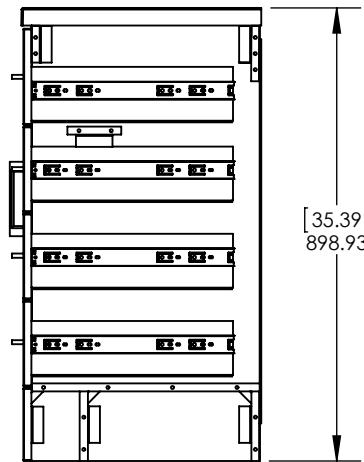

Top View / Vista Superior

Isometric View / Vista Isometrica

Front view / Vista Frontal

Side View / Vista Lateral

Back View / Vista Trasera

ITEM:	<b>RNW054948P2-MB</b>	REV	<b>A</b>
NAME:	Maria 48in 2Pc - MB		
MATERIAL:	----		

DWR		
REV	ING	
APR	R&D	

Top View / Vista Superior

Isometric View / Vista Isometrica

Front view / Vista Frontal

Side View / Vista Lateral

Back View / Vista Trasera

ITEM:	<b>RNW054948P2-MB</b>	REV	<b>A</b>
NAME:	Maria 48in 2Pc - MB		
MATERIAL:	----		