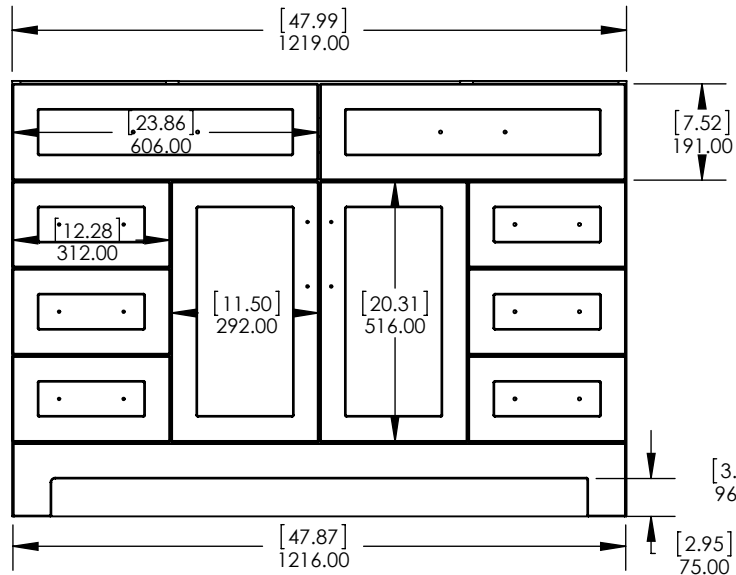

Top View / Vista Superior

Isometric View / Vista Isometrica

Front view / Vista Frontal

Side View / Vista Lateral

Back View / Vista Trasera

ITEM:	<b>RNW054948P2-MB</b>	REV	<b>A</b>
NAME:	Maria 48in 2Pc - MB		
MATERIAL:	----		

DWR		
REV	ING	
APR	R&D	

Top View / Vista Superior

Isometric View / Vista Isometrica

Front view / Vista Frontal

Side View / Vista Lateral

Back View / Vista Trasera

ITEM:	<b>RNW054948P2-MB</b>	REV	<b>A</b>
NAME:	Maria 48in 2Pc - MB		
MATERIAL:	----		