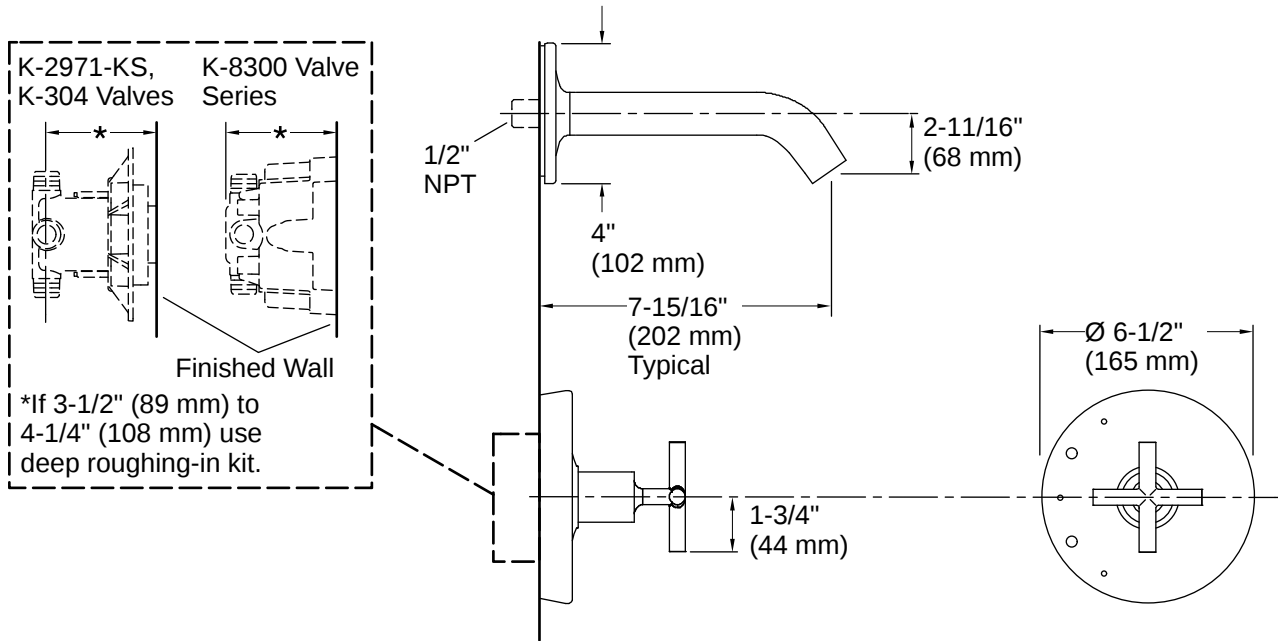

Installation

- Trim only; requires valve to complete installation (sold separately)

Installation Notes

Install this product according to the installation instructions.

Install the product according to the installation guide.

NOTICE: Risk of product damage. Long screws for installing trim can damage the K-2971-KS valve. Consult the trim installation guide to verify if the thin wall installation kit (88526) is needed.

ADA compliant when installed to the specific requirements of these regulations.