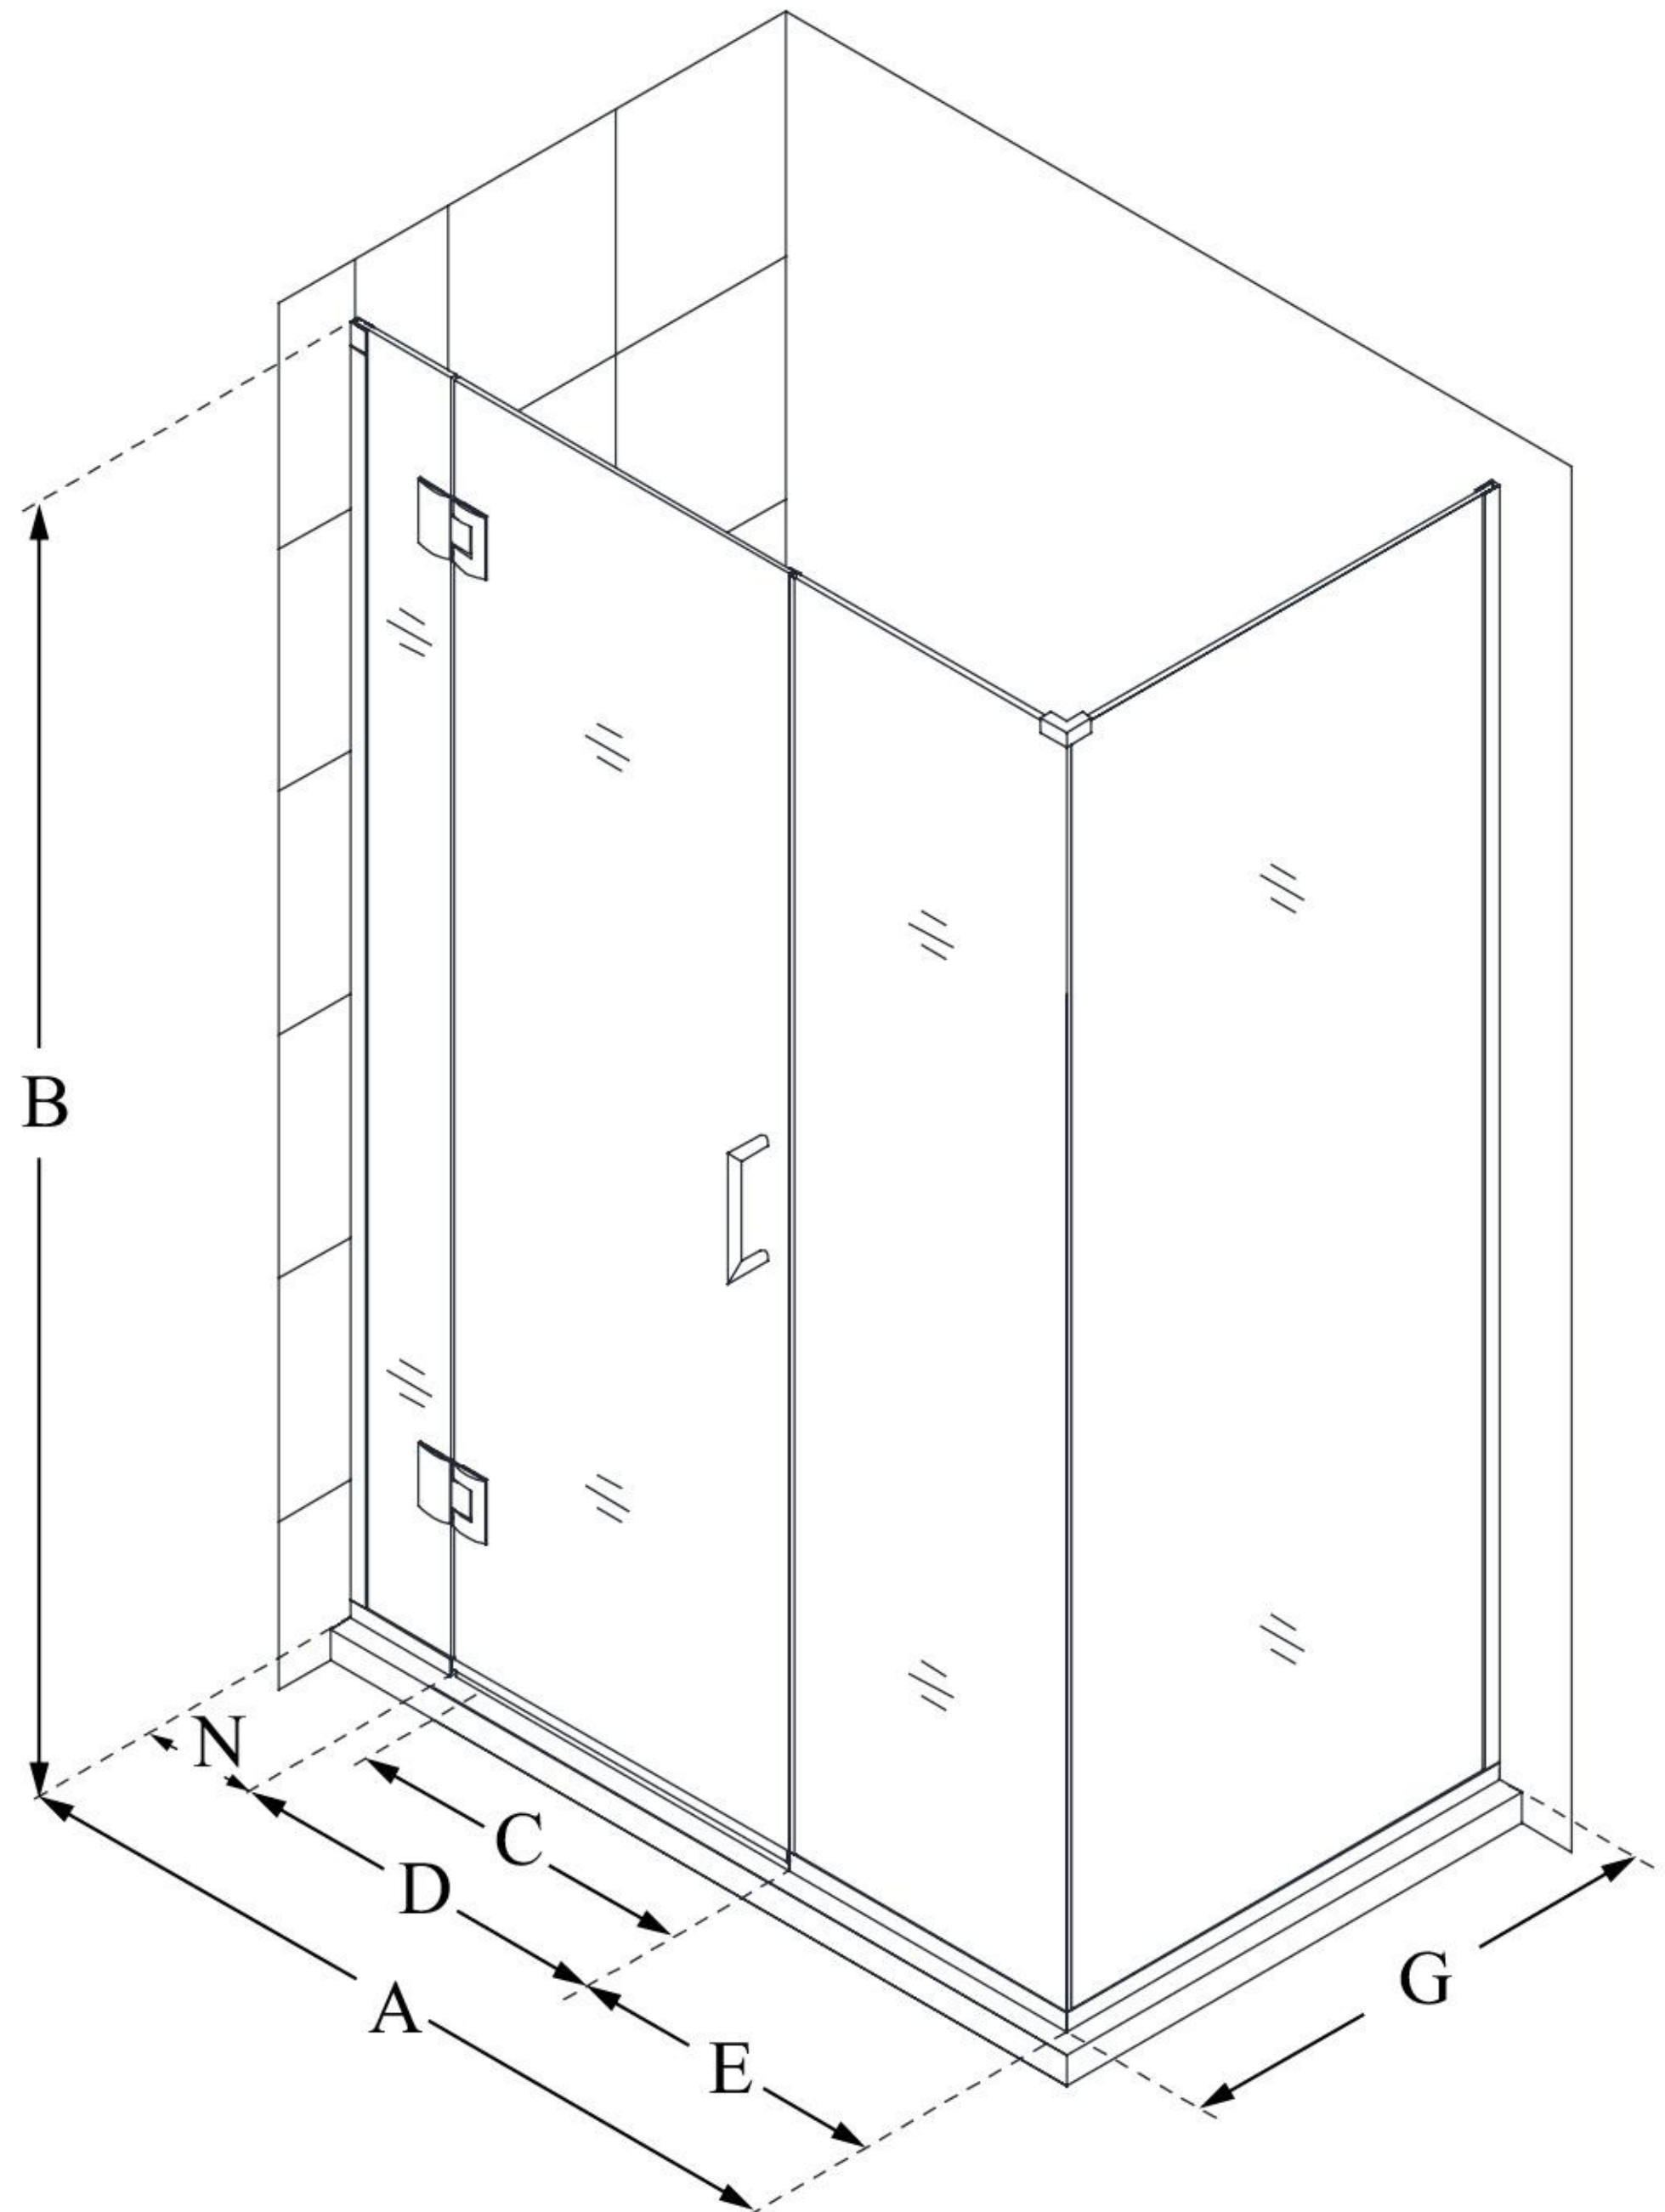

MODEL INFORMATION

E1230634

UNIDOOR-X

DreamLine Unidoor-X 35 in. W x
34 3/8 in. D x 72 in. H Frameless
Hinged Shower Enclosure, Clear
Glass

SWING DOOR

CONFIGURATION DIMENSIONS:

A: 35 in.

MODEL WIDTH

B: 72 in.

MODEL HEIGHT

C: 22 in.

ACCESS WIDTH

D: 23 in.

DOOR WIDTH

E: 6 in.

INLINE PANEL WIDTH

G: 34 3/8 in.

RETURN PANEL WIDTH

N: 6 in.

HINGE PANEL WIDTH

DreamLine reserves the right to update or modify the hardware or materials pictured without prior notice for the purpose of product improvement and customer satisfaction.