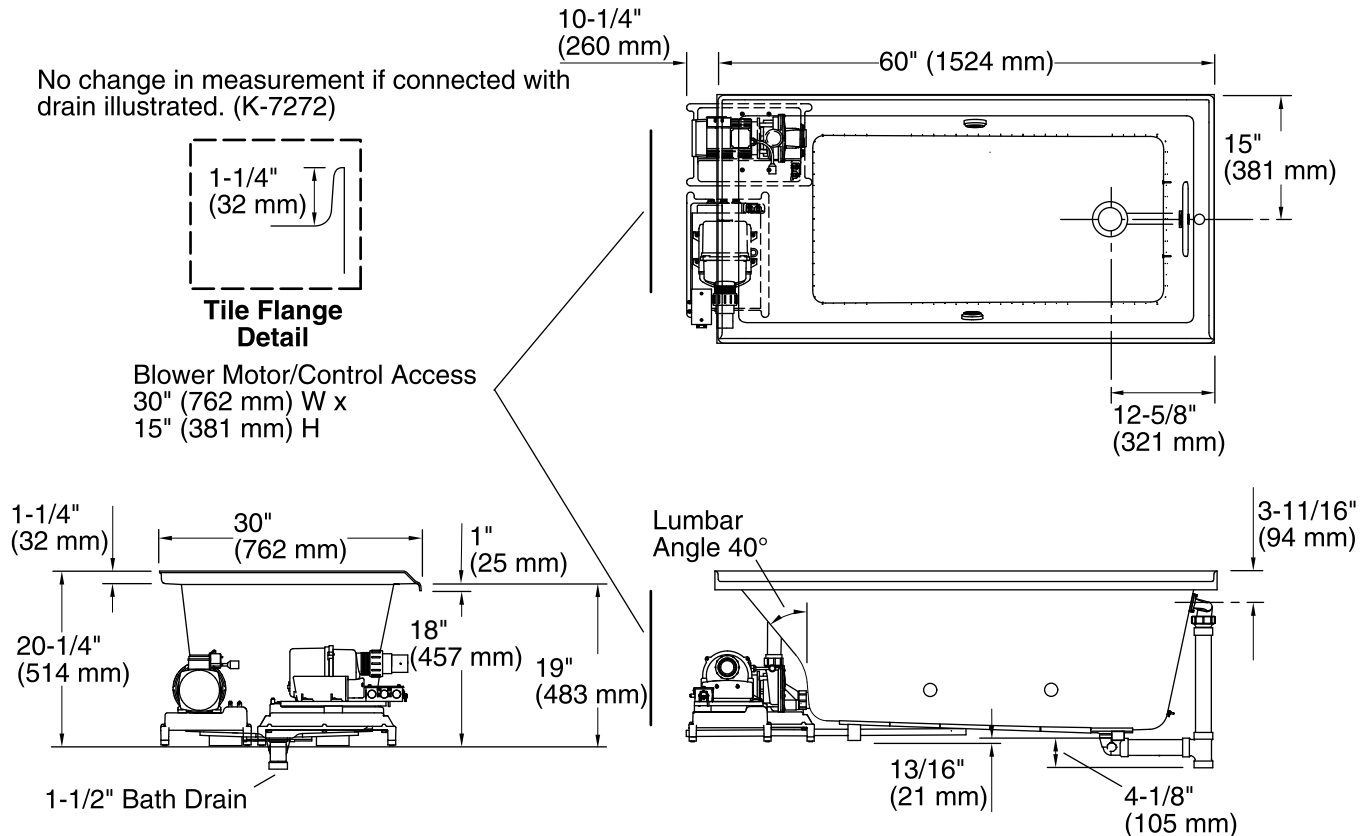

Required Electrical Service

One dedicated circuit required, protected with Class A Ground-Fault Circuit-Interrupter (GFCI) or Residual Current Device (RCD).

Blower, Pump, 220-240 V, 20 A, 50/60 Hz
Heater:

Technical Information

All product dimensions are nominal.

Installation: 3-Wall Alcove
Drain location: Right
Basin area, bottom: 42-7/16" x 20" (1078 mm x 508 mm)
Basin area, top: 54-5/16" x 24-1/4" (1380 mm x 616 mm)
Weight: 157 lbs (71.2 kg)
Minimum floor load: 53.9 lbs/ft² (263.2 kg/m²)
Water depth: 15-1/8" (384 mm)
Water capacity: 59.8 gal (226.4 L)
Electrical component rating:
Blower: 220-240 V, 3 A, 50/60 Hz
Pump: 220-240 V, 11 A, 50/60 Hz
Heater: 220-240 V, 50/60 Hz, 1500 W
Minimum flat for door: 1-15/16" (49 mm)

Notes

Measure your actual product for rough-in details. Install this product according to the installation instructions.

The hot water supply should be 70% of the capacity of the bath or greater. Installations will vary.

This unit is not intended for flush-mount apron installation.

IMPORTANT! Dry fit the drain assembly prior to installing the bath. The bath cannot be installed with all drain components attached.

The pump base extends 10-1/4" (260 mm) beyond the edge of the rim. Modify the framing as needed.