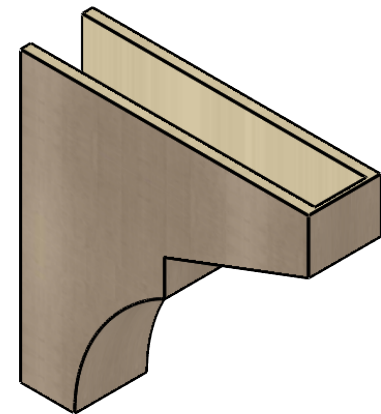

ITEM NUMBER: CORU07X28X28MONRCPR

7"W X 28"D X 28"H SERIES 1 THIN MONTEREY ROUGH CEDAR TIMBERTHANE
FAUX WOOD CORBEL, PRIMED

SIDE PROFILE

FRONT PROFILE

ISOMETRIC

EKENA MILLWORK
2300 WEST MAIN ST.
CLARKSVILLE, TX 75426
TOLL FREE: 866-607-0453
WWW.EKENAMILLWORK.COM

NOTES

1. INSTALLATION TO BE COMPLETED IN ACCORDANCE WITH MANUFACTURER'S SPECIFICATIONS.
2. DRAWING MAY NOT BE TO SCALE
3. THIS DRAWING IS INTENDED FOR DESIGN AND PLANNING PURPOSES ONLY.
4. ALL INFORMATION CONTAINED HEREIN WAS CURRENT AT THE TIME OF DEVELOPMENT BUT MUST BE REVIEWED AND APPROVED BY THE PRODUCT MANUFACTURER TO BE CONSIDERED ACCURATE.
5. TIMBERTHANE ARCHITECTURAL PRODUCTS ARE MADE FROM HIGH DENSITY URETHANE AND COME FACTORY PRIMED