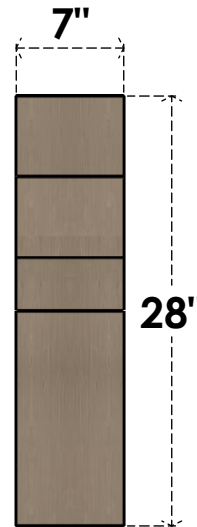

ITEM NUMBER: CORU07X28X28MONRCPR

7"W X 28"D X 28"H SERIES 1 THIN MONTEREY ROUGH CEDAR TIMBERTHANE
FAUX WOOD CORBEL, PRIMED

SIDE PROFILE

FRONT PROFILE

ISOMETRIC

EKENA MILLWORK
2300 WEST MAIN ST.
CLARKSVILLE, TX 75426
TOLL FREE: 866-607-0453
WWW.EKENAMILLWORK.COM

NOTES

1. INSTALLATION TO BE COMPLETED IN ACCORDANCE WITH MANUFACTURER'S SPECIFICATIONS.
2. DRAWING MAY NOT BE TO SCALE
3. THIS DRAWING IS INTENDED FOR DESIGN AND PLANNING PURPOSES ONLY.
4. ALL INFORMATION CONTAINED HEREIN WAS CURRENT AT THE TIME OF DEVELOPMENT BUT MUST BE REVIEWED AND APPROVED BY THE PRODUCT MANUFACTURER TO BE CONSIDERED ACCURATE.
5. TIMBERTHANE ARCHITECTURAL PRODUCTS ARE MADE FROM HIGH DENSITY URETHANE AND COME FACTORY PRIMED