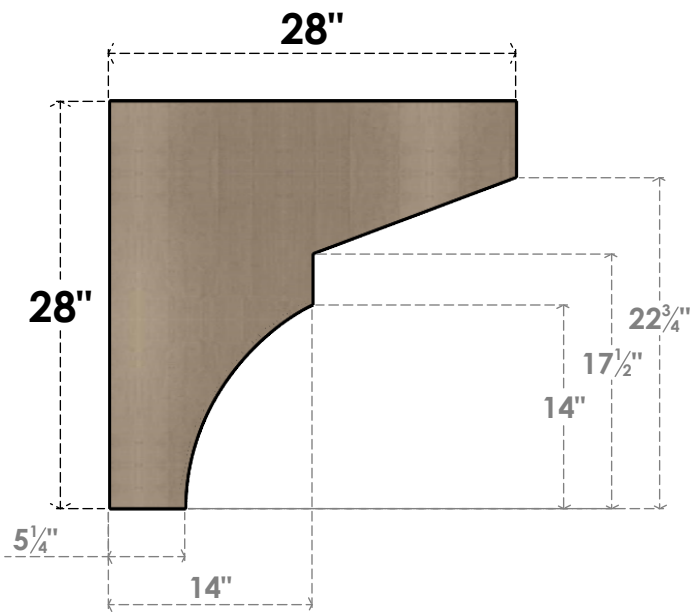

ITEM NUMBER: CORU07X28X28MONRCPR

7"W X 28"D X 28"H SERIES 1 THIN MONTEREY ROUGH CEDAR TIMBERTHANE
FAUX WOOD CORBEL, PRIMED

SIDE PROFILE

FRONT PROFILE

ISOMETRIC

EKENA MILLWORK
2300 WEST MAIN ST.
CLARKSVILLE, TX 75426
TOLL FREE: 866-607-0453
WWW.EKENAMILLWORK.COM

NOTES

1. INSTALLATION TO BE COMPLETED IN ACCORDANCE WITH MANUFACTURER'S SPECIFICATIONS.
2. DRAWING MAY NOT BE TO SCALE
3. THIS DRAWING IS INTENDED FOR DESIGN AND PLANNING PURPOSES ONLY.
4. ALL INFORMATION CONTAINED HEREIN WAS CURRENT AT THE TIME OF DEVELOPMENT BUT MUST BE REVIEWED AND APPROVED BY THE PRODUCT MANUFACTURER TO BE CONSIDERED ACCURATE.
5. TIMBERTHANE ARCHITECTURAL PRODUCTS ARE MADE FROM HIGH DENSITY URETHANE AND COME FACTORY PRIMED