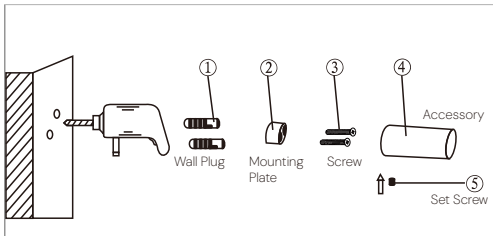

Read over these instructions thoroughly before beginning installation. Make sure that you have all tools and supplies needed to complete the installation.

Installation
Manual

Specification

Spare Parts

Robe Hook

INSTALLATION

1. Determine Positions:

Mark the desired locations on the wall for each accessory.

2. Drill Holes and Install Wall Plugs:

Use an electric drill to create holes at the marked positions, then insert the wall plugs securely.

3. Fix Mounting Plates:

Secure the mounting plate with screws and loosen the set screw (but do not completely remove it). Place the accessory over the mounting plate, ensuring the set screw is at the bottom.