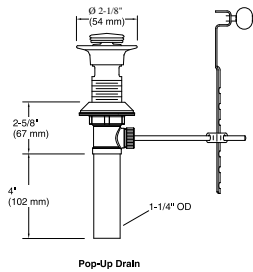

Features

- 1-1/4" (32 mm) connection
- Brass tailpiece

Material

- Solid-brass construction for durability and reliability
- KOHLER finishes resist corrosion and tarnishing

Codes/Standards

ASME A112.18.2/CSA B125.2

Technical Information

All product dimensions are nominal.

Material: Brass

Notes

Install this product according to the installation instructions.