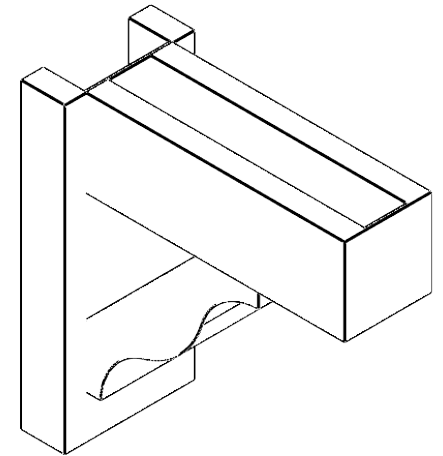

ITEM NUMBER: OUTUROC040X060X14000X14000X040X020X040FST44RCPR

4"W TOP X 6"W BACK X 14"D X 14"H X 4"T TOP X 2"T BACK TIMBERTHANE ROUGH CEDAR FUNSTON FAUX WOOD OPEN OUTLOOKER, BLOCK TOP AND BACK, 4"W CLOSED BRACE, PRIMED TAN

SIDE PROFILE

FRONT PROFILE

ISOMETRIC

GENERATED DATE : 07/06/2023

EKENA MILLWORK
2300 WEST MAIN ST.
CLARKSVILLE, TX 75426
TOLL FREE: 866-607-0453
WWW.EKENAMILLWORK.COM

NOTES

1. INSTALLATION TO BE COMPLETED IN ACCORDANCE WITH MANUFACTURER'S SPECIFICATIONS.
2. DRAWING MAY NOT BE TO SCALE
3. THIS DRAWING IS INTENDED FOR DESIGN AND PLANNING PURPOSES ONLY.
4. ALL INFORMATION CONTAINED HEREIN WAS CURRENT AT THE TIME OF DEVELOPMENT BUT MUST BE REVIEWED AND APPROVED BY THE PRODUCT MANUFACTURER TO BE CONSIDERED ACCURATE.
5. TIMBERTHANE ARCHITECTURAL PRODUCTS ARE MADE FROM HIGH DENSITY URETHANE AND COME FACTORY PRIMED