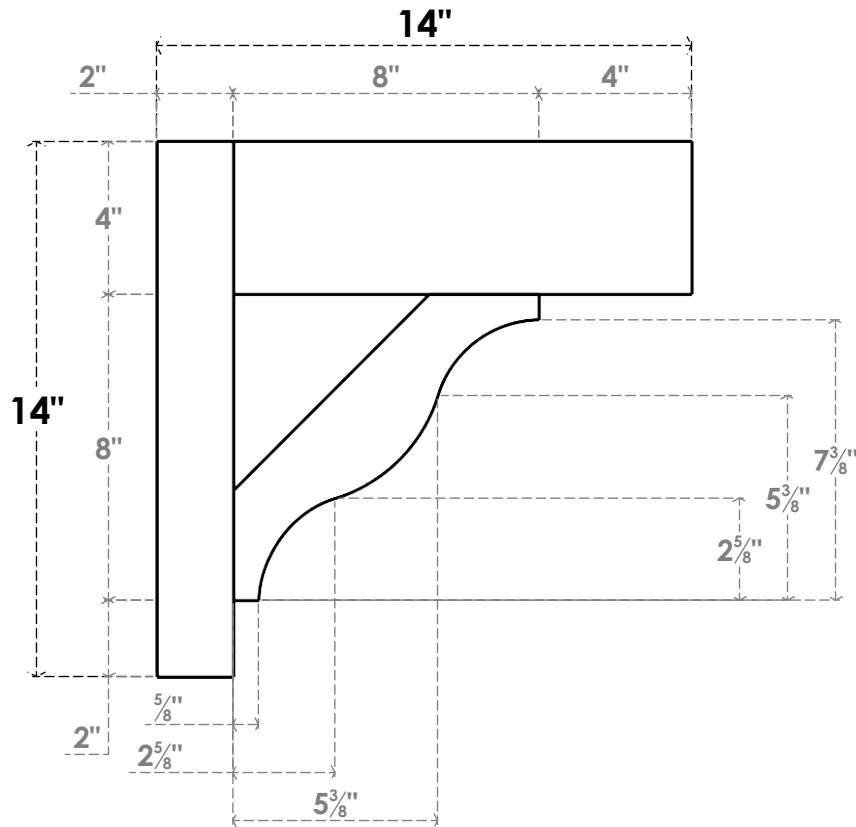

ITEM NUMBER: OUTUROC040X060X14000X14000X040X020X040FST44RCPR

4"W TOP X 6"W BACK X 14"D X 14"H X 4"T TOP X 2"T BACK TIMBERTHANE ROUGH CEDAR FUNSTON FAUX WOOD OPEN OUTLOOKER, BLOCK TOP AND BACK, 4"W CLOSED BRACE, PRIMED TAN

SIDE PROFILE

FRONT PROFILE

ISOMETRIC

GENERATED DATE : 07/06/2023

EKENA MILLWORK
2300 WEST MAIN ST.
CLARKSVILLE, TX 75426
TOLL FREE: 866-607-0453
WWW.EKENAMILLWORK.COM

NOTES

1. INSTALLATION TO BE COMPLETED IN ACCORDANCE WITH MANUFACTURER'S SPECIFICATIONS.
2. DRAWING MAY NOT BE TO SCALE
3. THIS DRAWING IS INTENDED FOR DESIGN AND PLANNING PURPOSES ONLY.
4. ALL INFORMATION CONTAINED HEREIN WAS CURRENT AT THE TIME OF DEVELOPMENT BUT MUST BE REVIEWED AND APPROVED BY THE PRODUCT MANUFACTURER TO BE CONSIDERED ACCURATE.
5. TIMBERTHANE ARCHITECTURAL PRODUCTS ARE MADE FROM HIGH DENSITY URETHANE AND COME FACTORY PRIMED