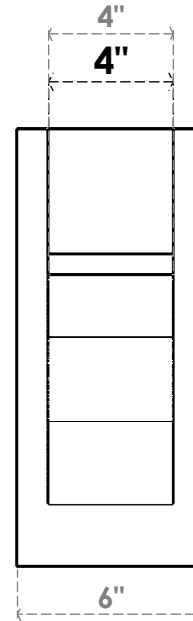

ITEM NUMBER: OUTUROC040X060X14000X14000X040X020X040FST44RCPR

4"W TOP X 6"W BACK X 14"D X 14"H X 4"T TOP X 2"T BACK TIMBERTHANE ROUGH CEDAR FUNSTON FAUX WOOD OPEN OUTLOOKER, BLOCK TOP AND BACK, 4"W CLOSED BRACE, PRIMED TAN

SIDE PROFILE

FRONT PROFILE

ISOMETRIC

GENERATED DATE : 07/06/2023

EKENA MILLWORK
2300 WEST MAIN ST.
CLARKSVILLE, TX 75426
TOLL FREE: 866-607-0453
WWW.EKENAMILLWORK.COM

NOTES

1. INSTALLATION TO BE COMPLETED IN ACCORDANCE WITH MANUFACTURER'S SPECIFICATIONS.
2. DRAWING MAY NOT BE TO SCALE
3. THIS DRAWING IS INTENDED FOR DESIGN AND PLANNING PURPOSES ONLY.
4. ALL INFORMATION CONTAINED HEREIN WAS CURRENT AT THE TIME OF DEVELOPMENT BUT MUST BE REVIEWED AND APPROVED BY THE PRODUCT MANUFACTURER TO BE CONSIDERED ACCURATE.
5. TIMBERTHANE ARCHITECTURAL PRODUCTS ARE MADE FROM HIGH DENSITY URETHANE AND COME FACTORY PRIMED