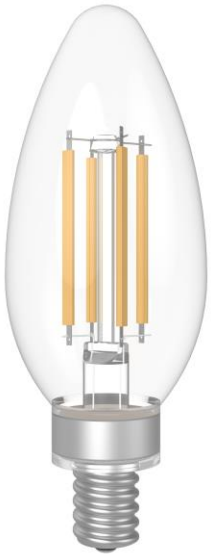

60-WATT EQUIVALENT B10 CANDELABRA FILAMENT LED BULB

Lowe's Item No.

1914951, 1914952

Lowe's Item Description

GE LED BB 5W B10C DL 24CT
GE LED BB 5W B10C SW 24CT

Input

120VAC 60Hz

Power

5W

Lumen

500lm

CRI

80

CCT

2700/5000K

Certification

UL

Life

7500hrs

Features:

--Brightness: 500 Lumens

--B10 shape light bulb with candelabra (E12) base

--Light appearance: 2700K (soft white)/
5000K(day light)