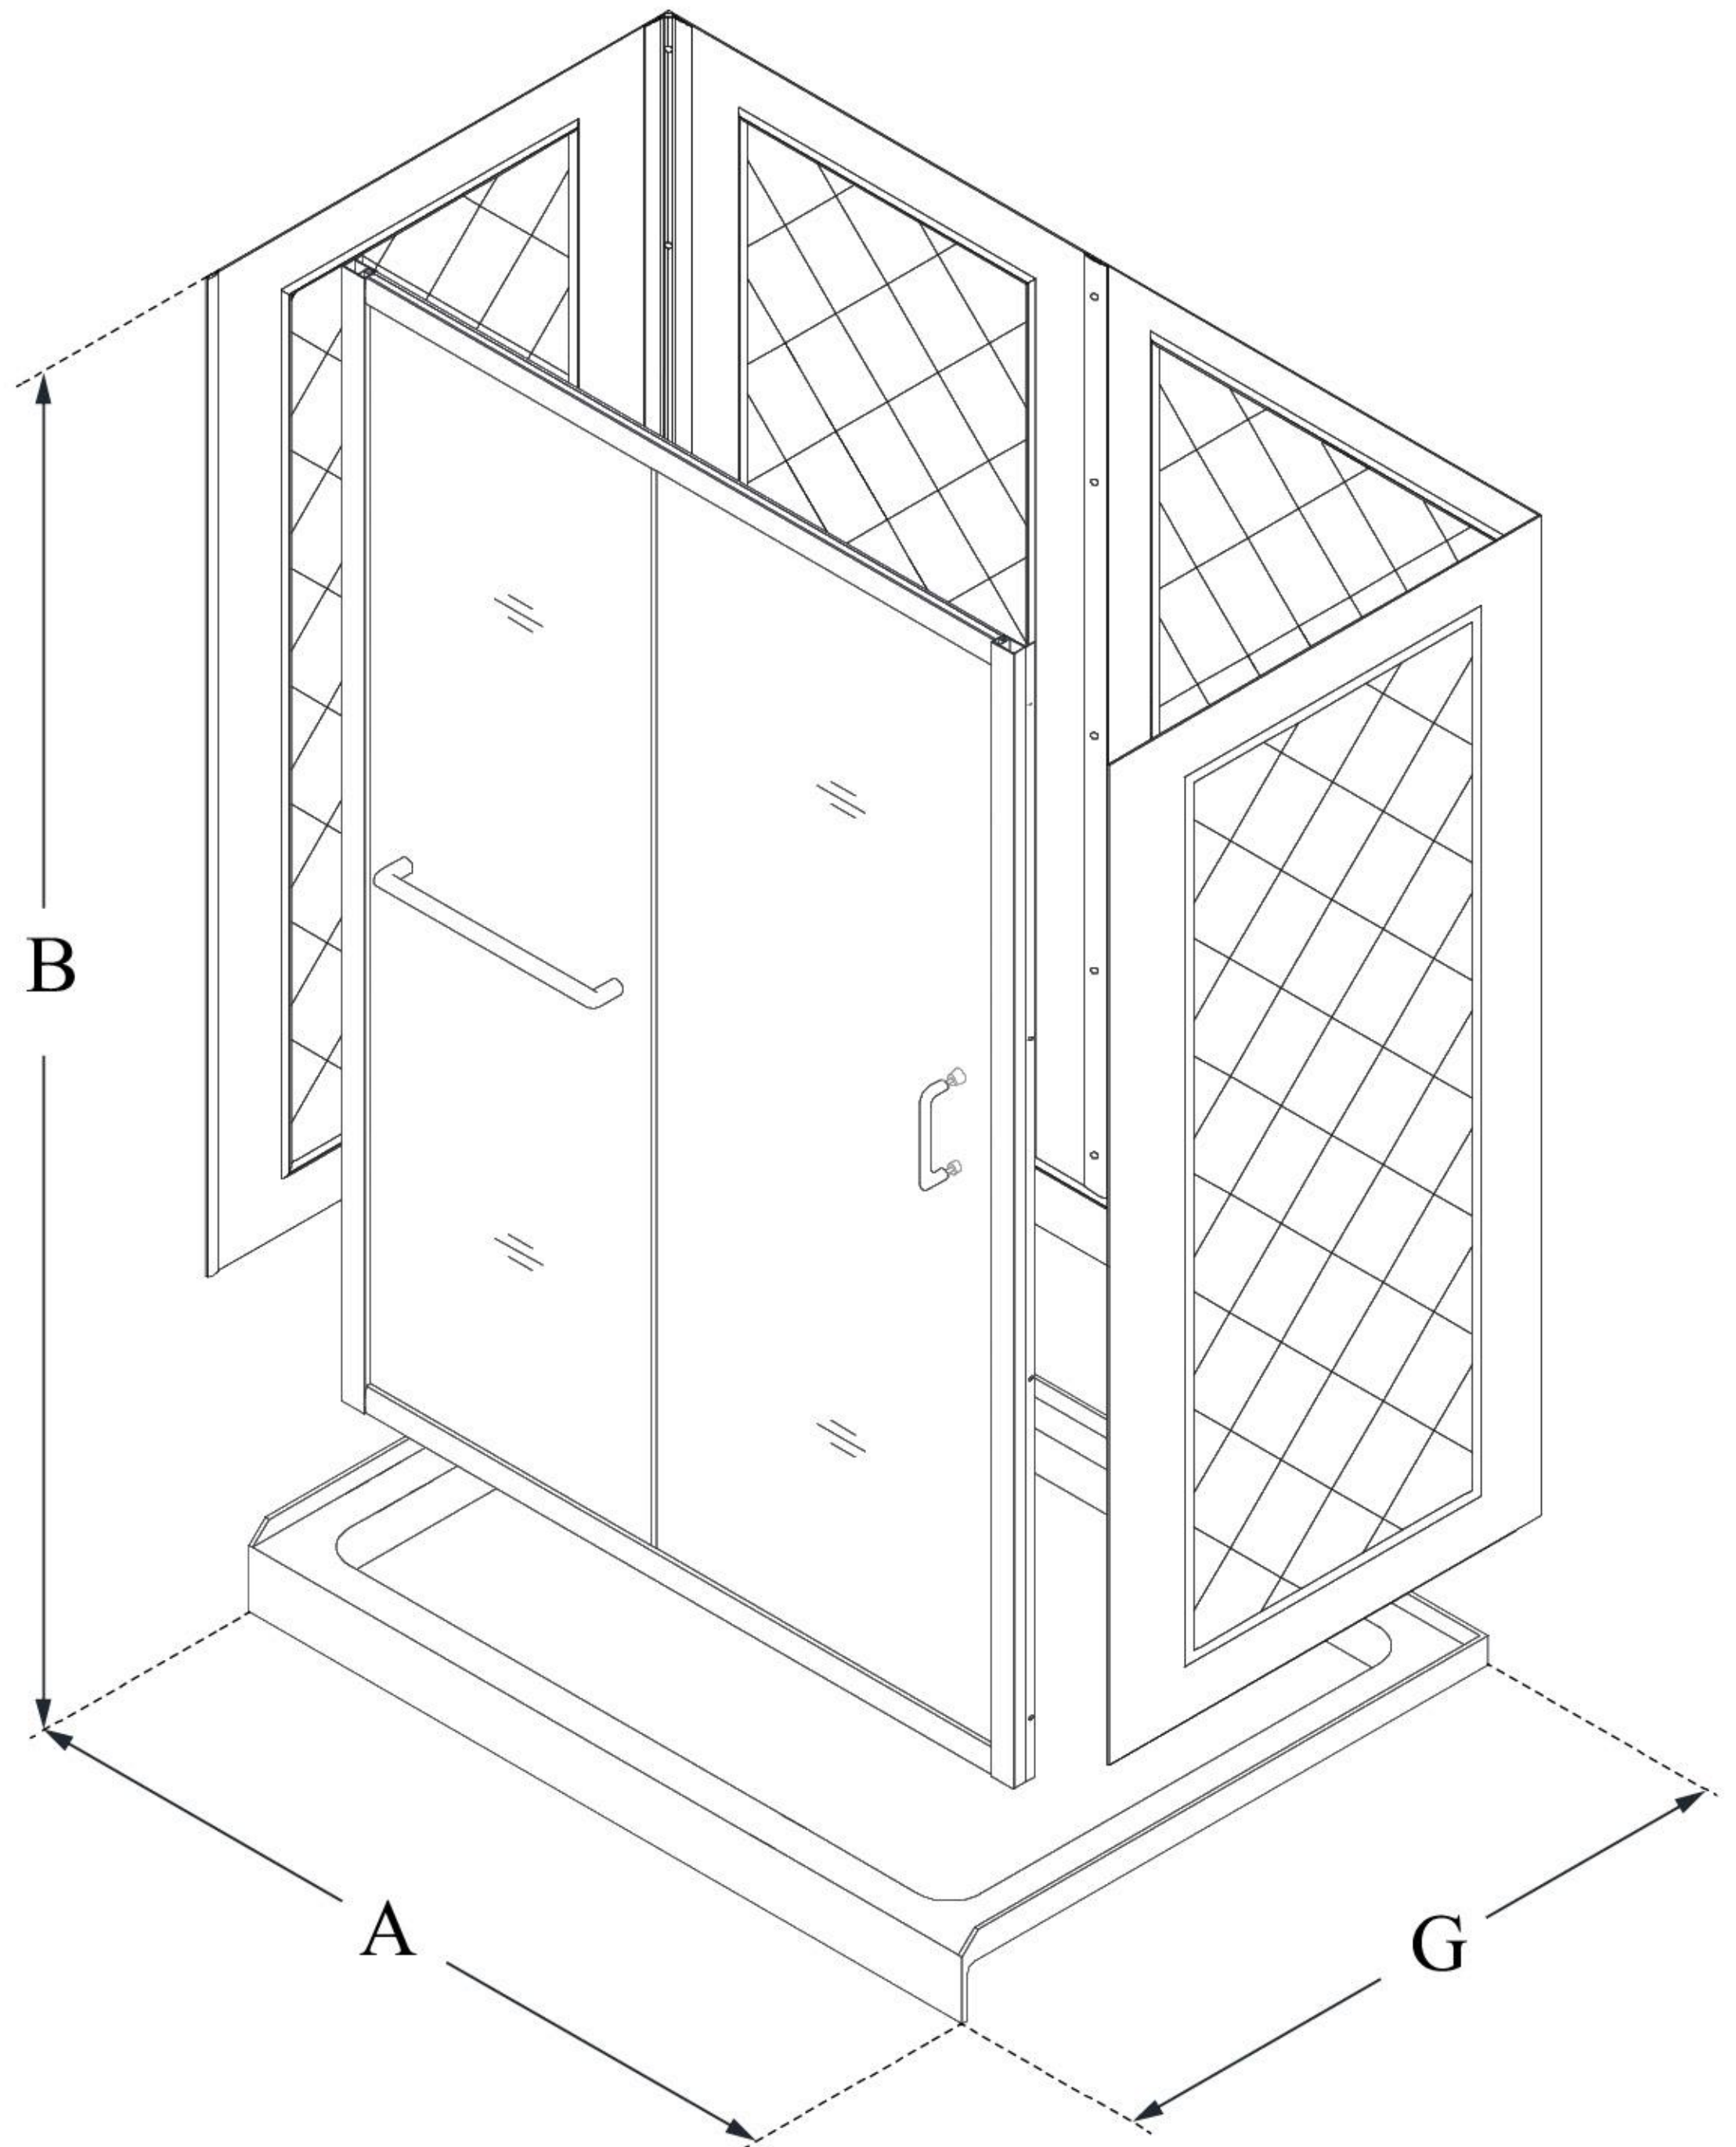

MODEL INFORMATION

DL-6107

INFINITY-Z

DreamLine Infinity-Z 36 in. D x
48 in. W x 76 3/4 in. H Frameless
Sliding Shower Door, Shower
Base and Q-WALL-5 Backwall Kit

KIT CONTENTS:

- SHOWER DOOR
- SHOWER BASE
- QWALL BACKWALLS

CONFIGURATION DIMENSIONS:

A: 48 in.

KIT WIDTH

B: 76 3/4 in.

KIT HEIGHT

G: 36 in.

KIT DEPTH

AVAILABLE DRAIN LOCATIONS:

- CENTER

For precise drain location, please refer to the
included base technical drawing

DreamLine reserves the right to update or modify the hardware or materials pictured
without prior notice for the purpose of product improvement and customer satisfaction.