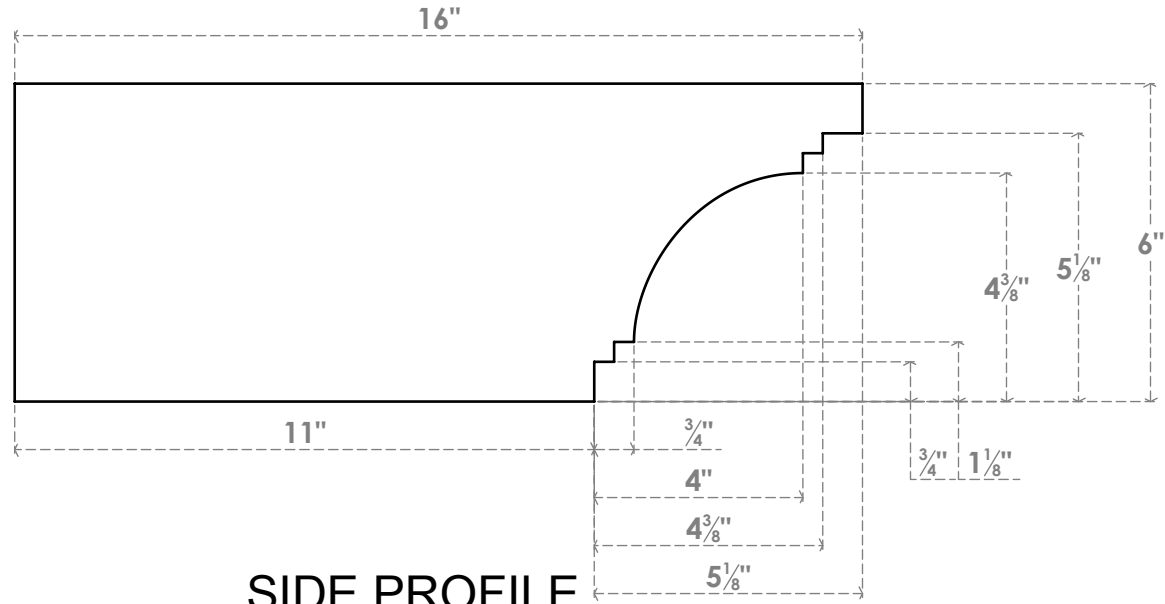

RFTP04X06X16PEC

4"W X 6"H X 16"L PESCADERO ARCHITECTURAL GRADE PVC RAFTER TAIL

ISOMETRIC

EKENA MILLWORK
 2300 WEST MAIN ST.
 CLARKSVILLE, TX 75426
 TOLL FREE: 866-607-0453
 WWW.EKENAMILLWORK.COM

NOTES

1. INSTALLATION TO BE COMPLETED IN ACCORDANCE WITH MANUFACTURER'S SPECIFICATIONS.
2. DRAWING MAY NOT BE TO SCALE
3. THIS DRAWING IS INTENDED FOR DESIGN AND PLANNING PURPOSES ONLY.
4. ALL INFORMATION CONTAINED HEREIN WAS CURRENT AT THE TIME OF DEVELOPMENT BUT MUST BE REVIEWED AND APPROVED BY THE PRODUCT MANUFACTURER TO BE CONSIDERED ACCURATE.
5. ARCHITECTURAL GRADE PVC PRODUCTS ARE MADE FROM EXPANDED CELLULAR PVC AND COME NATURALLY WHITE BUT MAY BE PAINTED