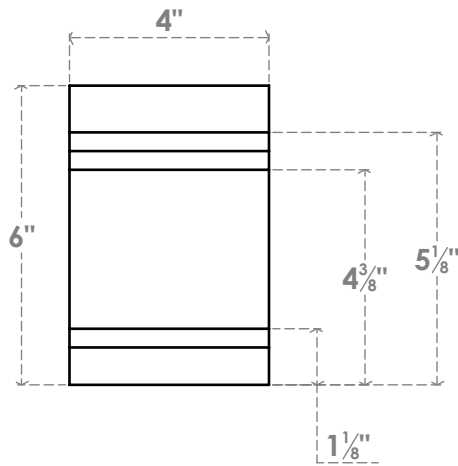

RFTP04X06X16PEC

4"W X 6"H X 16"L PESCADERO ARCHITECTURAL GRADE PVC RAFTER TAIL

ISOMETRIC

EKENA MILLWORK
 2300 WEST MAIN ST.
 CLARKSVILLE, TX 75426
 TOLL FREE: 866-607-0453
 WWW.EKENAMILLWORK.COM

NOTES

1. INSTALLATION TO BE COMPLETED IN ACCORDANCE WITH MANUFACTURER'S SPECIFICATIONS.
2. DRAWING MAY NOT BE TO SCALE
3. THIS DRAWING IS INTENDED FOR DESIGN AND PLANNING PURPOSES ONLY.
4. ALL INFORMATION CONTAINED HEREIN WAS CURRENT AT THE TIME OF DEVELOPMENT BUT MUST BE REVIEWED AND APPROVED BY THE PRODUCT MANUFACTURER TO BE CONSIDERED ACCURATE.
5. ARCHITECTURAL GRADE PVC PRODUCTS ARE MADE FROM EXPANDED CELLULAR PVC AND COME NATURALLY WHITE BUT MAY BE PAINTED