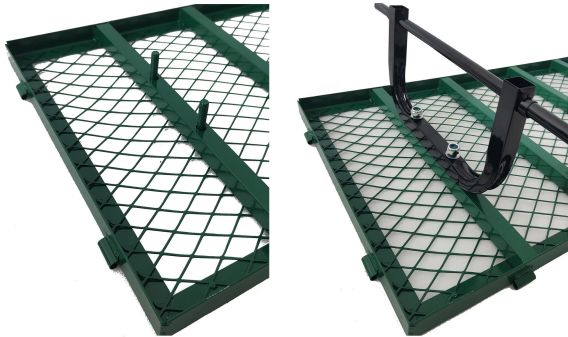

Garden Cart

Product ID. QU06U

Scan for Support
support@garvee.com

Distributed by
GARVEE.com

Garden cart assembly drawing

FRONT AXLE ASSEMBLY

FRONT AXLE TO CHASSIS

REAR AXLE TO CHASSIS