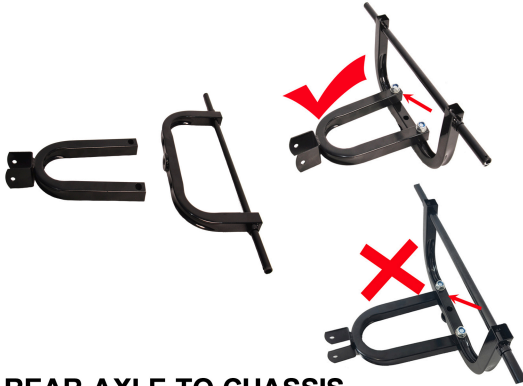

Garden Cart

Product ID. QU06U

Scan for Support
support@garvee.com

Distributed by
GARVEE.com

Garden cart assembly drawing

FRONT AXLE ASSEMBLY

FRONT AXLE TO CHASSIS

REAR AXLE TO CHASSIS

WHEEL ASSEMBLY

DROP SIDE ATTACHMENT

HANDLE ASSEMBLY

Limited Liability & Warning

No Unauthorized Modifications/Repairs: Do not modify or attempt to repair this product unless you are an authorized technician. Unauthorized actions may create hazards and void all warranties