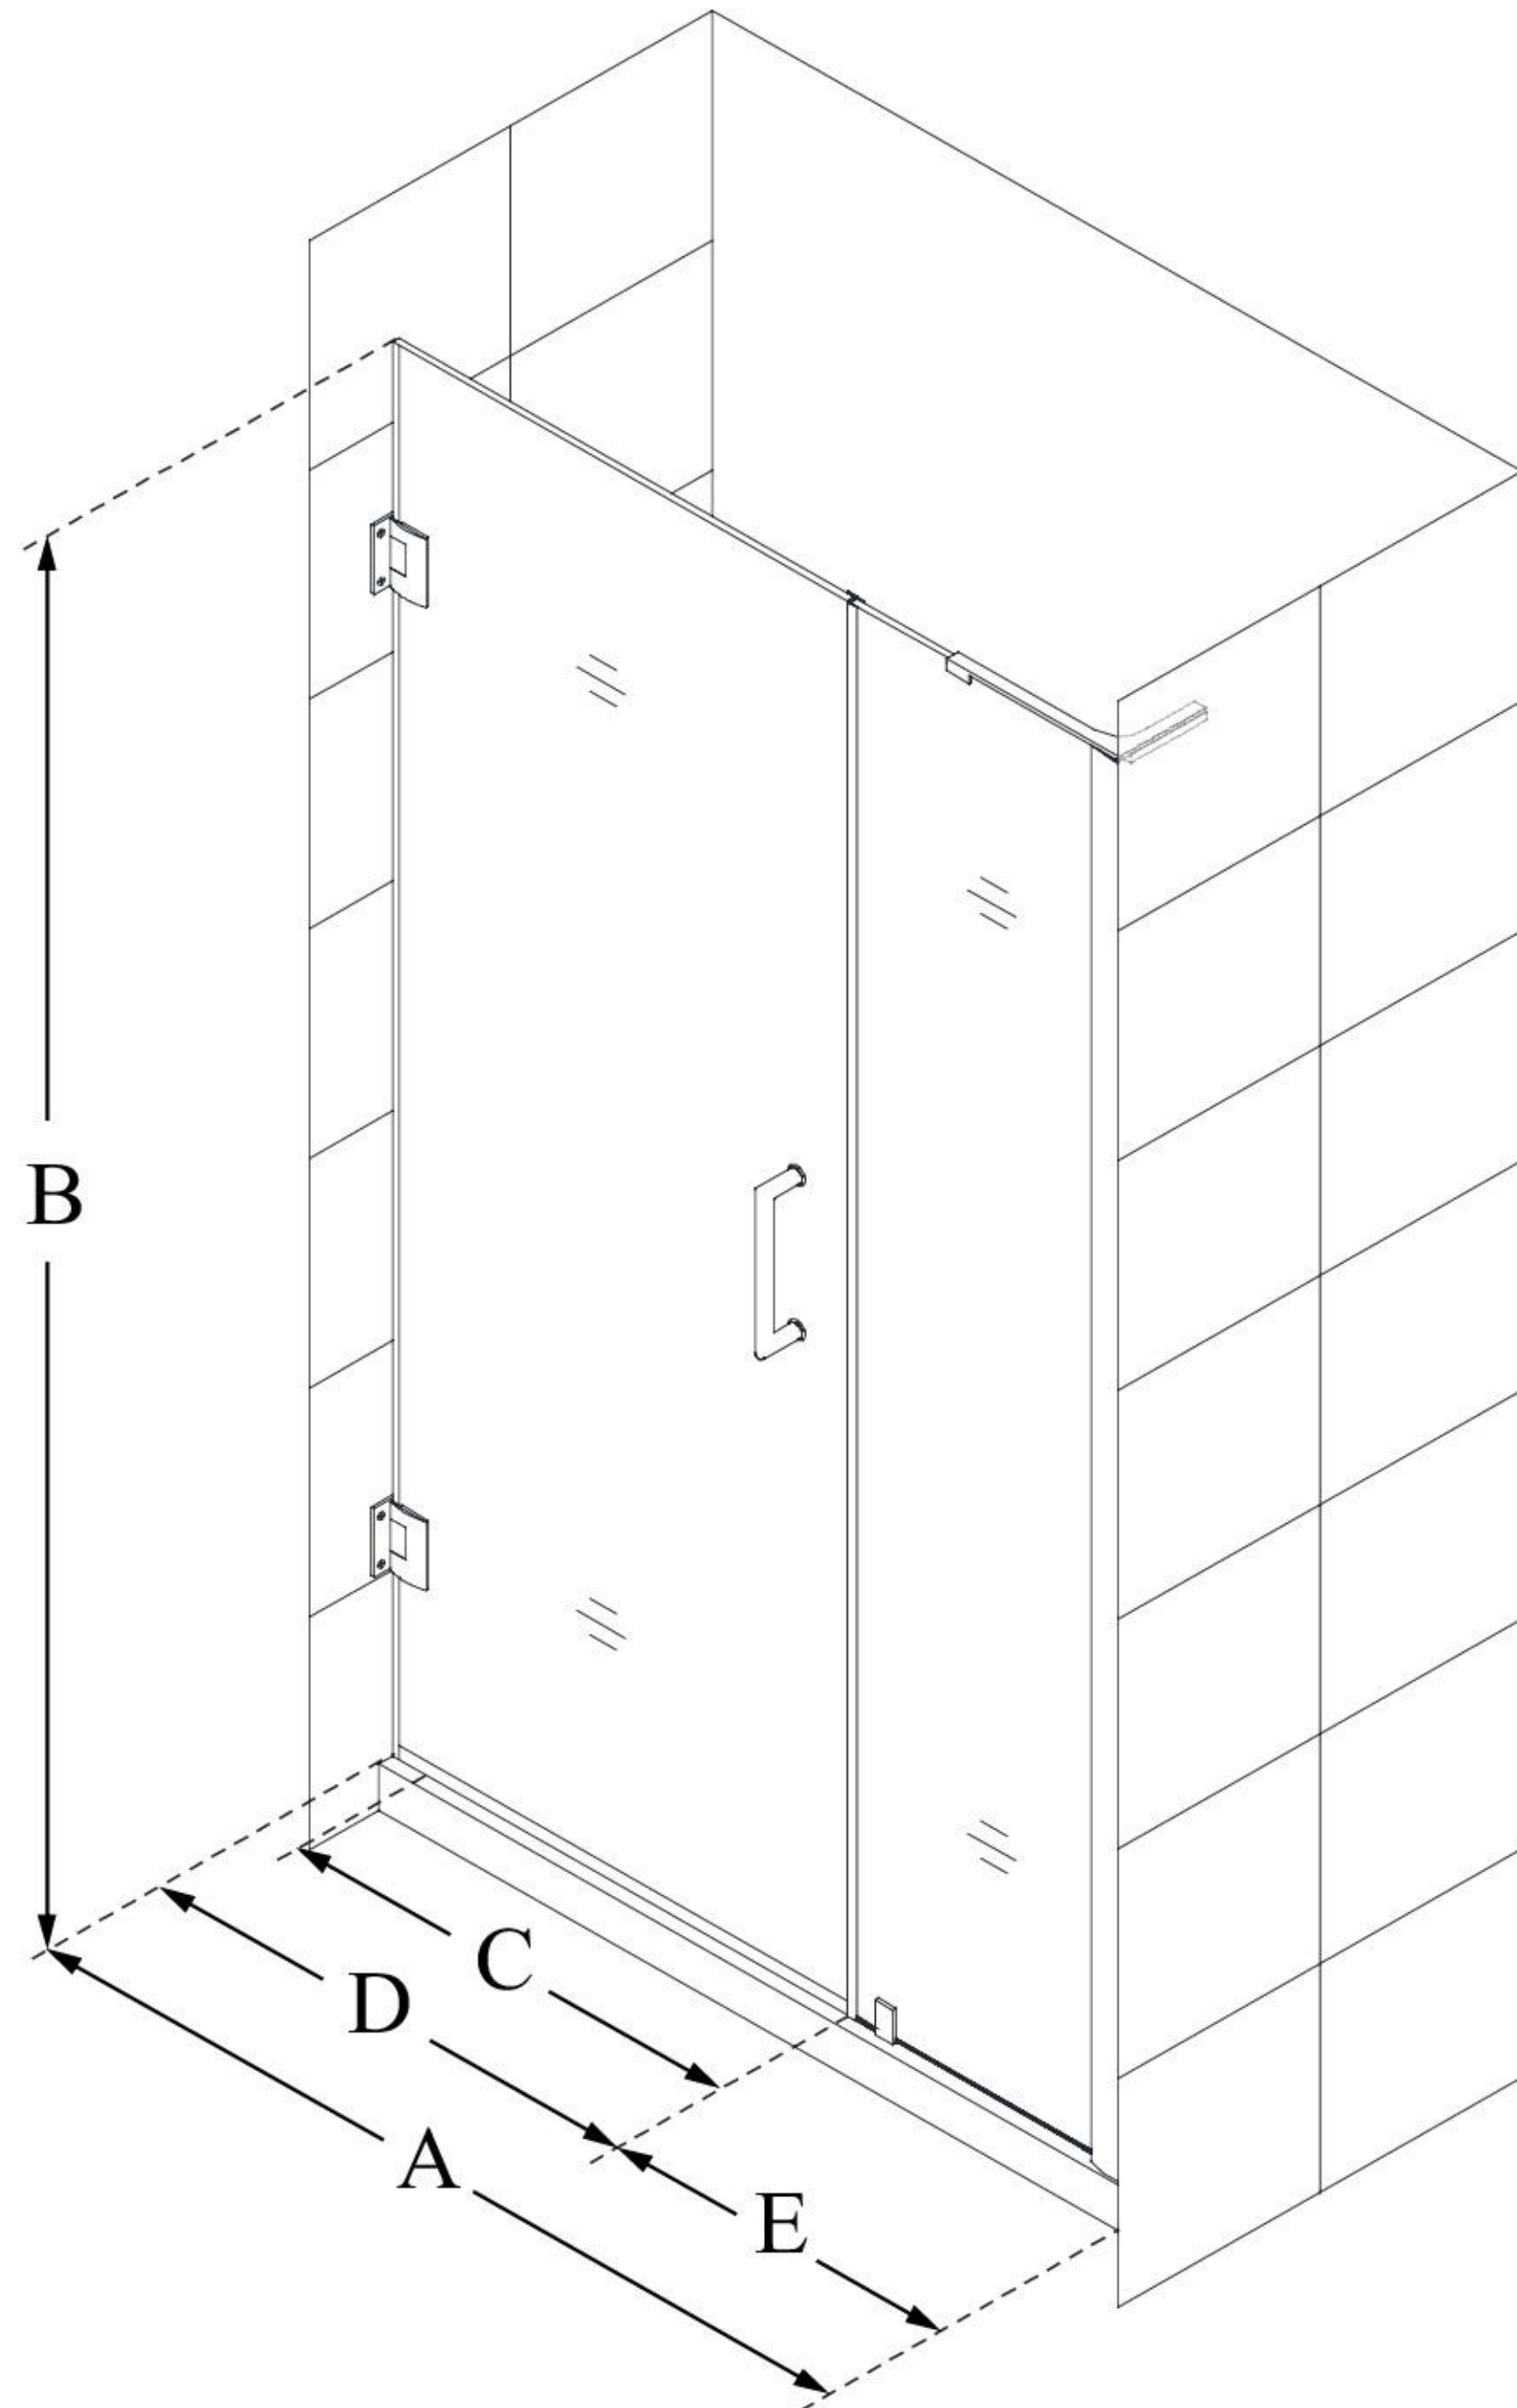

MODEL INFORMATION

SHDR-2040722

UNIDOOR-LS

DreamLine Unidoor-LS 40-41 in.
W x 72 in. H Frameless Hinged
Shower Door with Support Arm

SWING DOOR

CONFIGURATION DIMENSIONS:

A: 40 - 41 in.

MODEL WIDTH

B: 72 in.

MODEL HEIGHT

C: 27 in.

ACCESS WIDTH

D: 28 in.

DOOR WIDTH

E: 12 in.

INLINE PANEL WIDTH

1 1/2 in.

MINIMUM THRESHOLD REQUIRED

Yes (Inline Panel)

DRILLING REQUIRED

DreamLine reserves the right to update or modify the hardware or materials pictured without prior notice for the purpose of product improvement and customer satisfaction.