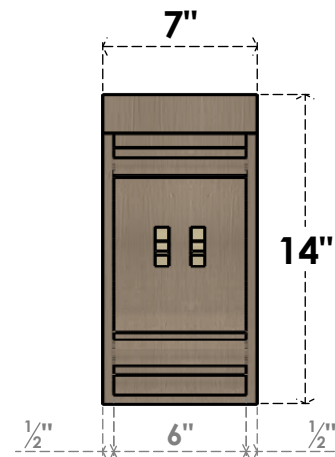

ITEM NUMBER: CORU07X21X14WARRCPR

7"W X 21"D X 14"H SERIES 3 CLASSIC WARREN ROUGH CEDAR TIMBERTHANE FAUX WOOD CORBEL, PRIMED

SIDE PROFILE

FRONT PROFILE

ISOMETRIC

EKENA MILLWORK
2300 WEST MAIN ST.
CLARKSVILLE, TX 75426
TOLL FREE: 866-607-0453
WWW.EKENAMILLWORK.COM

NOTES

1. INSTALLATION TO BE COMPLETED IN ACCORDANCE WITH MANUFACTURER'S SPECIFICATIONS.
2. DRAWING MAY NOT BE TO SCALE
3. THIS DRAWING IS INTENDED FOR DESIGN AND PLANNING PURPOSES ONLY.
4. ALL INFORMATION CONTAINED HEREIN WAS CURRENT AT THE TIME OF DEVELOPMENT BUT MUST BE REVIEWED AND APPROVED BY THE PRODUCT MANUFACTURER TO BE CONSIDERED ACCURATE.
5. TIMBERTHANE ARCHITECTURAL PRODUCTS ARE MADE FROM HIGH DENSITY URETHANE AND COME FACTORY PRIMED