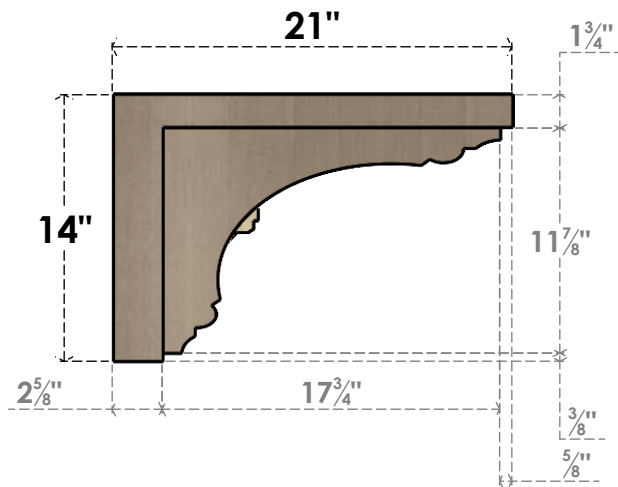

ITEM NUMBER: CORU07X21X14WARRCPR

7"W X 21"D X 14"H SERIES 3 CLASSIC WARREN ROUGH CEDAR TIMBERTHANE FAUX WOOD CORBEL, PRIMED

SIDE PROFILE

FRONT PROFILE

ISOMETRIC

EKENA MILLWORK
2300 WEST MAIN ST.
CLARKSVILLE, TX 75426
TOLL FREE: 866-607-0453
WWW.EKENAMILLWORK.COM

NOTES

1. INSTALLATION TO BE COMPLETED IN ACCORDANCE WITH MANUFACTURER'S SPECIFICATIONS.
2. DRAWING MAY NOT BE TO SCALE
3. THIS DRAWING IS INTENDED FOR DESIGN AND PLANNING PURPOSES ONLY.
4. ALL INFORMATION CONTAINED HEREIN WAS CURRENT AT THE TIME OF DEVELOPMENT BUT MUST BE REVIEWED AND APPROVED BY THE PRODUCT MANUFACTURER TO BE CONSIDERED ACCURATE.
5. TIMBERTHANE ARCHITECTURAL PRODUCTS ARE MADE FROM HIGH DENSITY URETHANE AND COME FACTORY PRIMED