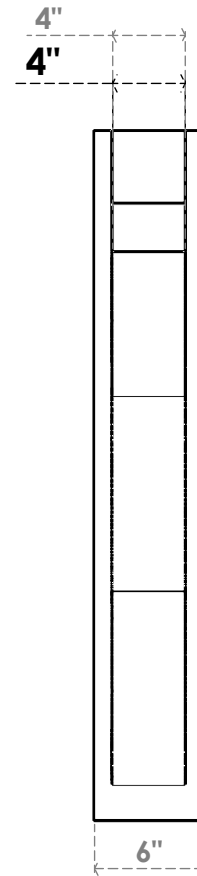

ITEM NUMBER: OUTUROC040X060X34000X38000X040X020X040FST44RCPR

4"W TOP X 6"W BACK X 34"D X 38"H X 4"T TOP X 2"T BACK TIMBERTHANE ROUGH CEDAR FUNSTON FAUX WOOD OPEN OUTLOOKER, BLOCK TOP AND BACK, 4"W CLOSED BRACE, PRIMED TAN

EKENA MILLWORK
2300 WEST MAIN ST.
CLARKSVILLE, TX 75426
TOLL FREE: 866-607-0453
WWW.EKENAMILLWORK.COM

NOTES

1. INSTALLATION TO BE COMPLETED IN ACCORDANCE WITH MANUFACTURER'S SPECIFICATIONS.
2. DRAWING MAY NOT BE TO SCALE
3. THIS DRAWING IS INTENDED FOR DESIGN AND PLANNING PURPOSES ONLY.
4. ALL INFORMATION CONTAINED HEREIN WAS CURRENT AT THE TIME OF DEVELOPMENT BUT MUST BE REVIEWED AND APPROVED BY THE PRODUCT MANUFACTURER TO BE CONSIDERED ACCURATE.
5. TIMBERTHANE ARCHITECTURAL PRODUCTS ARE MADE FROM HIGH DENSITY URETHANE AND COME FACTORY PRIMED