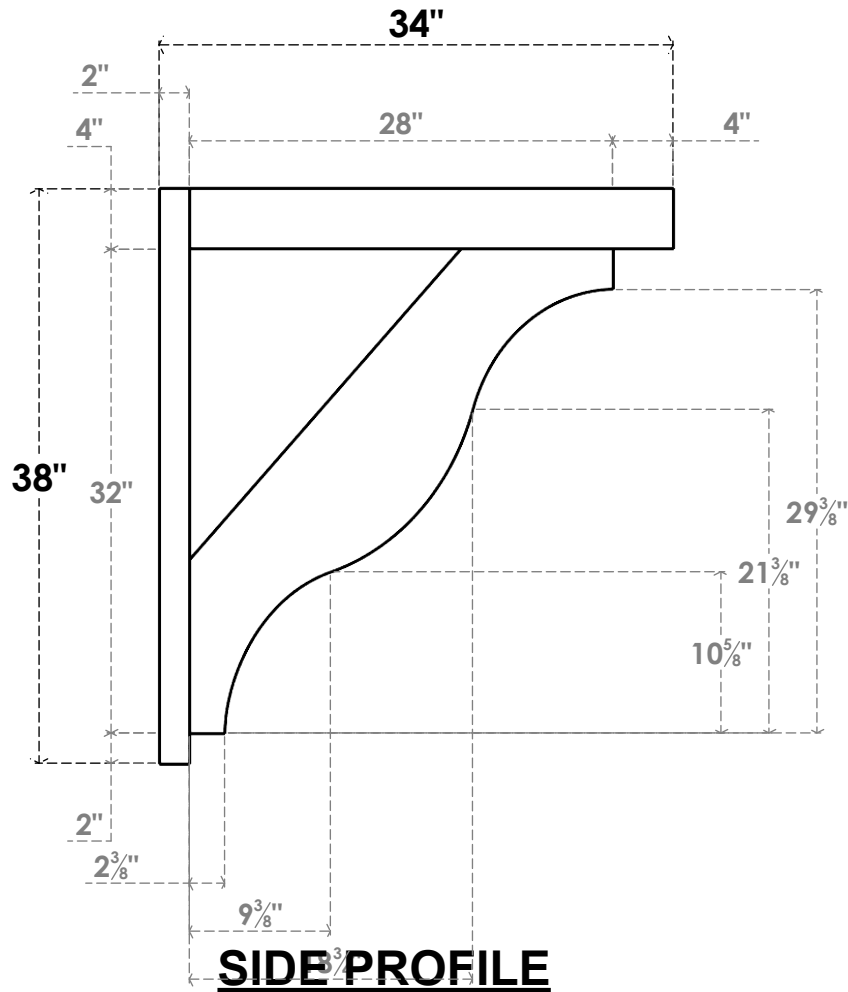

ITEM NUMBER: OUTUROC040X060X34000X38000X040X020X040FST44RCPR

4"W TOP X 6"W BACK X 34"D X 38"H X 4"T TOP X 2"T BACK TIMBERTHANE ROUGH CEDAR FUNSTON FAUX WOOD OPEN OUTLOOKER, BLOCK TOP AND BACK, 4"W CLOSED BRACE, PRIMED TAN

EKENA MILLWORK
2300 WEST MAIN ST.
CLARKSVILLE, TX 75426
TOLL FREE: 866-607-0453
WWW.EKENAMILLWORK.COM

NOTES

1. INSTALLATION TO BE COMPLETED IN ACCORDANCE WITH MANUFACTURER'S SPECIFICATIONS.
2. DRAWING MAY NOT BE TO SCALE
3. THIS DRAWING IS INTENDED FOR DESIGN AND PLANNING PURPOSES ONLY.
4. ALL INFORMATION CONTAINED HEREIN WAS CURRENT AT THE TIME OF DEVELOPMENT BUT MUST BE REVIEWED AND APPROVED BY THE PRODUCT MANUFACTURER TO BE CONSIDERED ACCURATE.
5. TIMBERTHANE ARCHITECTURAL PRODUCTS ARE MADE FROM HIGH DENSITY URETHANE AND COME FACTORY PRIMED