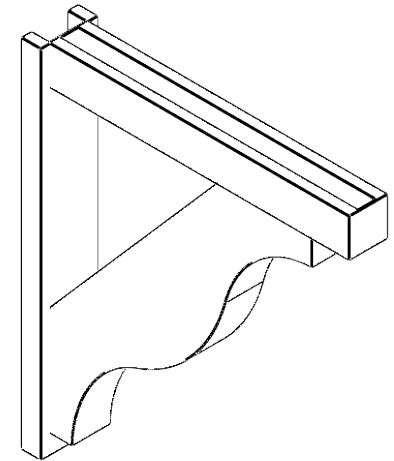

ITEM NUMBER: OUTUROC040X060X34000X38000X040X020X040FST44RCPR

4"W TOP X 6"W BACK X 34"D X 38"H X 4"T TOP X 2"T BACK TIMBERTHANE ROUGH CEDAR FUNSTON FAUX WOOD OPEN OUTLOOKER, BLOCK TOP AND BACK, 4"W CLOSED BRACE, PRIMED TAN

EKENA MILLWORK
2300 WEST MAIN ST.
CLARKSVILLE, TX 75426
TOLL FREE: 866-607-0453
WWW.EKENAMILLWORK.COM

NOTES

1. INSTALLATION TO BE COMPLETED IN ACCORDANCE WITH MANUFACTURER'S SPECIFICATIONS.
2. DRAWING MAY NOT BE TO SCALE
3. THIS DRAWING IS INTENDED FOR DESIGN AND PLANNING PURPOSES ONLY.
4. ALL INFORMATION CONTAINED HEREIN WAS CURRENT AT THE TIME OF DEVELOPMENT BUT MUST BE REVIEWED AND APPROVED BY THE PRODUCT MANUFACTURER TO BE CONSIDERED ACCURATE.
5. TIMBERTHANE ARCHITECTURAL PRODUCTS ARE MADE FROM HIGH DENSITY URETHANE AND COME FACTORY PRIMED