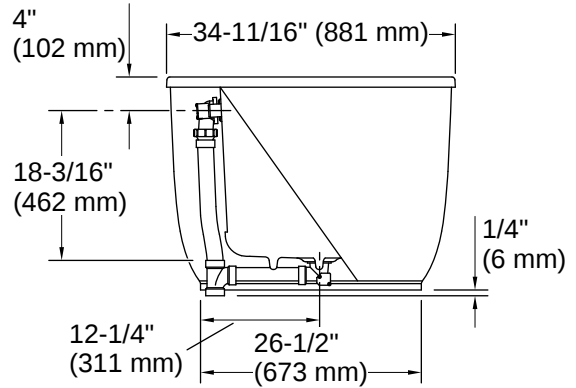

Available Colors/Finishes

Color tiles intended for reference only.

- 0 White

Codes/Standards

CSA B45.5/IAPMO Z124
ASTM E162
ASTM E662

Technical Information

All product dimensions are nominal.

Drain Location:	Center
Drain Hole Diameter:	2-1/4" (57 mm)
Basin Area, Bottom:	39-5/8" x 23-5/8" (1006 mm x 599 mm)
Basin Area, Top:	49-9/16" x 25-1/2" (1259 mm x 648 mm)
Water Depth:	16" (406 mm)
Water Capacity:	60 gal (227.1 L)
Minimum Floor Load:	49.8 lbs/ft ²
Weight:	170 lbs (77.1 kg)

☐ Recommended Faucet Location

Recommended Faucet Hole Location

Installation

- Center drain
- Freestanding

Installation Notes

Install this product according to the installation instructions.

Measure your actual product for rough-in details.