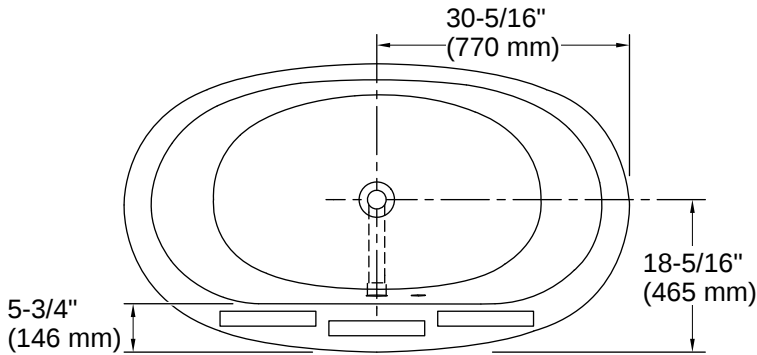

No change in measurements if connected with drain illustrated. (K-37386)

☐ Recommended Faucet Location

Recommended Faucet Hole Location