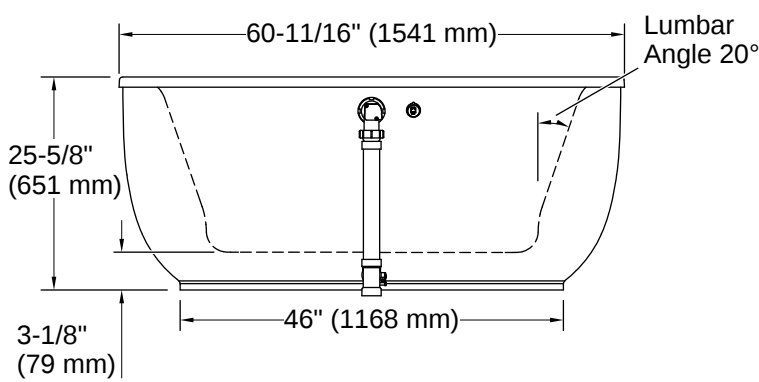

Available Colors/Finishes

Color tiles intended for reference only.

- 0 White

Codes/Standards

CSA B45.5/IAPMO Z124
ASTM E162
ASTM E662

Technical Information

All product dimensions are nominal.

Drain Location:	Center
Drain Hole Diameter:	2-1/4" (57 mm)
Basin Area, Bottom:	39-5/8" x 23-5/8" (1006 mm x 599 mm)
Basin Area, Top:	49-9/16" x 25-1/2" (1259 mm x 648 mm)
Water Depth:	16" (406 mm)
Water Capacity:	60 gal (227.1 L)
Minimum Floor Load:	49.8 lbs/ft ²
Weight:	170 lbs (77.1 kg)

☐ Recommended Faucet Location

Recommended Faucet Hole Location

Installation

- Center drain
- Freestanding

Installation Notes

Install this product according to the installation instructions.

Measure your actual product for rough-in details.