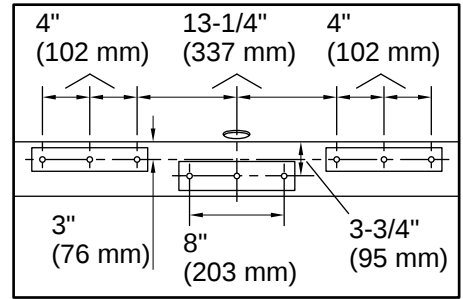

Available Colors/Finishes

Color tiles intended for reference only.

- 0 White

Codes/Standards

CSA B45.5/IAPMO Z124
ASTM E162
ASTM E662

Technical Information

All product dimensions are nominal.

Drain Location:	Center
Drain Hole Diameter:	2-1/4" (57 mm)
Basin Area, Bottom:	39-5/8" x 23-5/8" (1006 mm x 599 mm)
Basin Area, Top:	49-9/16" x 25-1/2" (1259 mm x 648 mm)
Water Depth:	16" (406 mm)
Water Capacity:	60 gal (227.1 L)
Minimum Floor Load:	49.8 lbs/ft ²
Weight:	170 lbs (77.1 kg)

☐ Recommended Faucet Location

Recommended Faucet Hole Location

Installation

- Center drain
- Freestanding

Installation Notes

Install this product according to the installation instructions.

Measure your actual product for rough-in details.