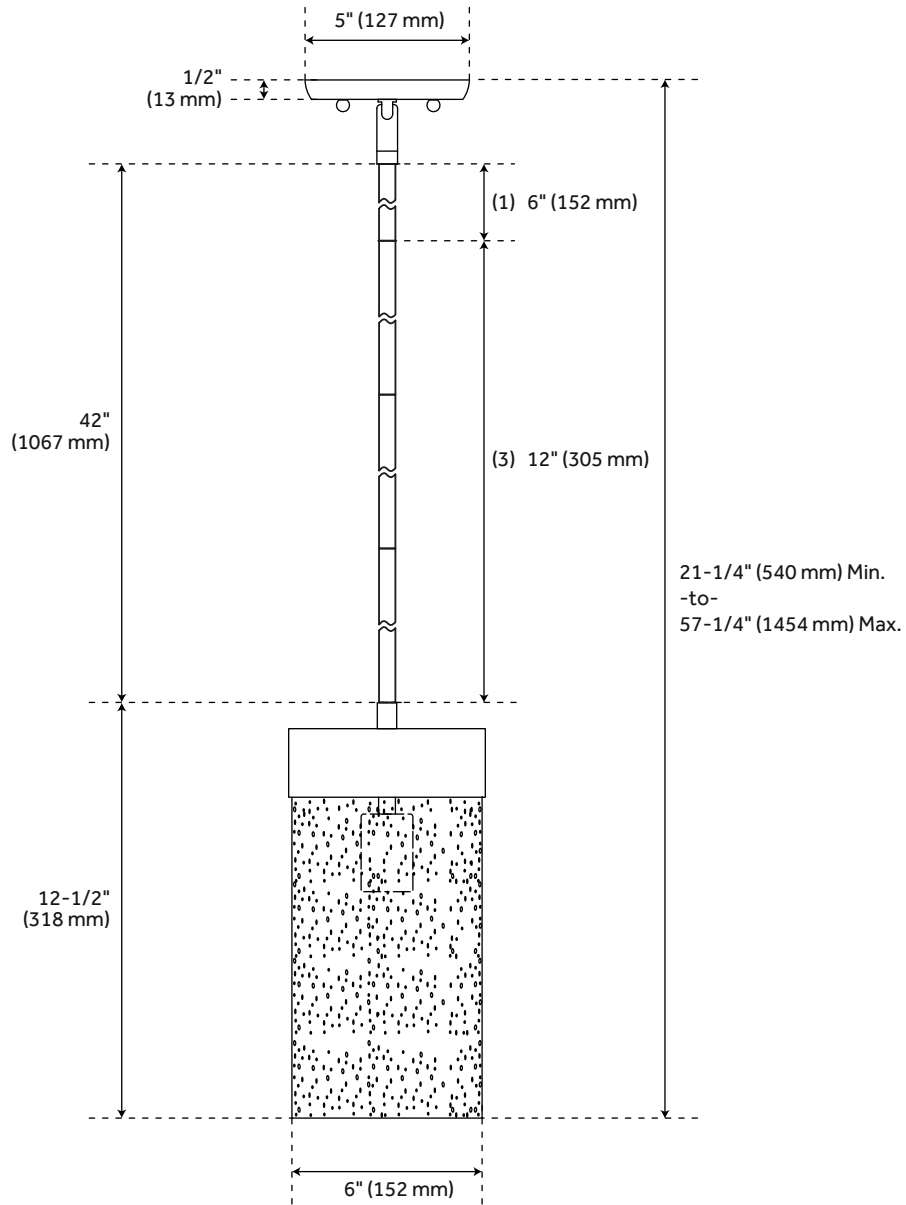

HANZELL PENDANT LIGHT - SINGLE LIGHT

SKU: 953473

CODES/STANDARDS

UL 1598 / CSA C22.2 No 250.0

FEATURES

Installation Type: Ceiling Mount
Design: Modern
Material: Metal
Width: 6"
Height: 12-1/2"
Base Plate Length: 1/2"
Base Plate Height: 1/2"
Mounting Hardware Included: Yes
Reversible Mounting: No
Shade Finish: Brushed Gold
Shade Material: Glass
Number of Bulbs: 1
Base Plate Width: 5"
Base Plate Depth: 1/2"
Location Type: Suitable for Dry Locations
Bulbs Included: No
Bulb Type: Medium E-26
Wattage per Bulb: 60
Downrod/Chain Length: 1-6", 3-12"

Code:

REVISED 12/28/2021

HANZELL SINGLE LIGHT PENDANT LIGHT

SKU: 953473

All dimensions and specifications are nominal and may vary. Use actual products for accuracy in critical situations.

Code: PHPL3501