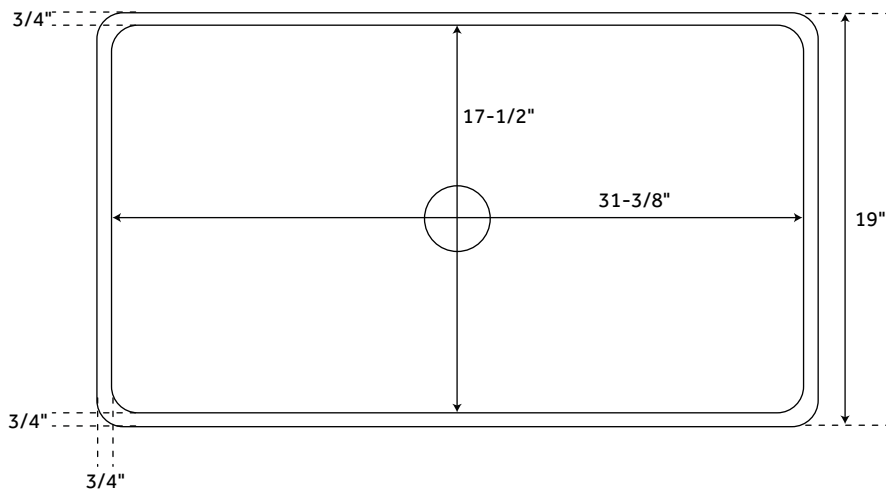

# 33" TORUN

### FEATURES

Material: Fireclay  
Basin Split: Single  
Shape: Rectangle  
Apron Design: Smooth  
Faucet Centers: No Faucet Hole  
Number of Basins: 1  
Product Color: White  
Length: 33"  
Width: 19"  
Height: 10"  
Basin Length: 31-3/8"  
Basin Width: 17-1/2"  
Water Depth to Rim: 8-1/2"  
Apron Front Rim Thickness: 3/4"  
Side and Back Rim Thickness: 3/4"  
Drain Included: Optional  
Drain Size: 3-1/2"  
Reversible Mounting : Yes