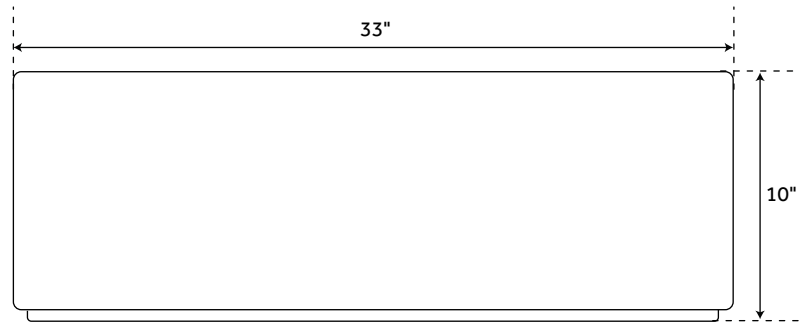

### FEATURES

Material: Fireclay  
Basin Split: Single  
Shape: Rectangle  
Apron Design: Smooth  
Faucet Centers: No Faucet Hole  
Number of Basins: 1  
Product Color: White  
Length: 33"  
Width: 19"  
Height: 10"  
Basin Length: 31-3/8"  
Basin Width: 17-1/2"  
Water Depth to Rim: 8-1/2"  
Apron Front Rim Thickness: 3/4"  
Side and Back Rim Thickness: 3/4"  
Drain Included: Optional  
Drain Size: 3-1/2"  
Reversible Mounting : Yes