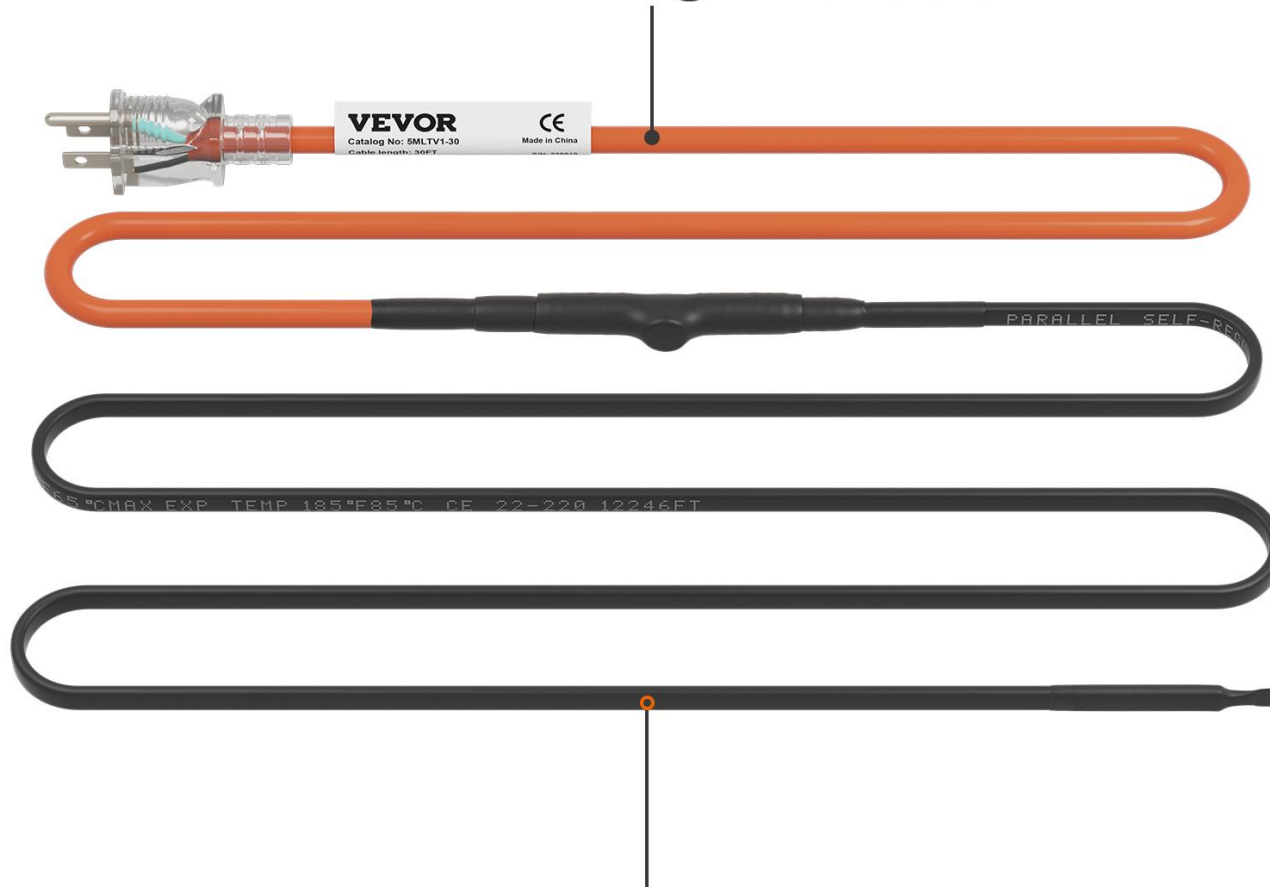

**Power Cord Length: 3 ft/0.91 m**

**Heat Cable Length: 18 ft/5.49m**