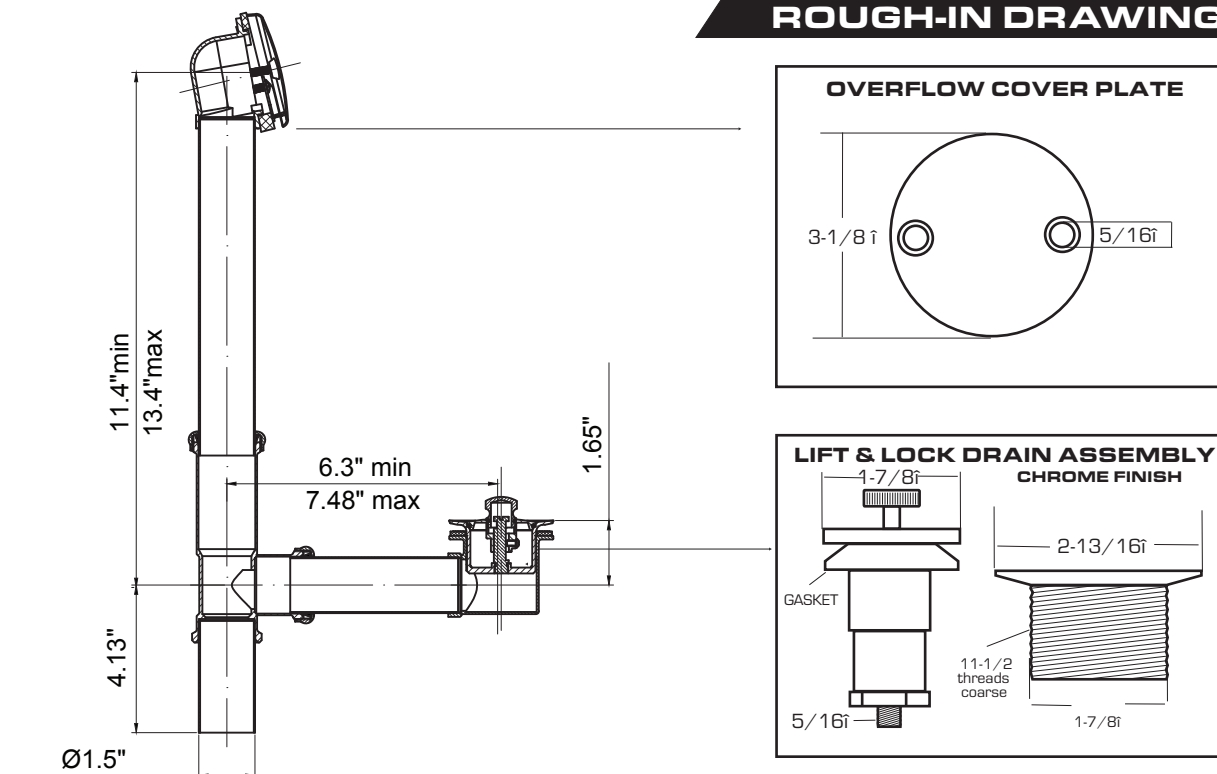

### DESCRIPTION:

- Brass Lift & Lock Style
- Two-Hole
- Bath Waste Overflow

### CONSTRUCTION:

- 20 Gauge Tubular
- Two-Holed Overflow Plate w/Lift & Lock Stopper

### PACKAGING:

- Box

PART#	DESCRIPTION	INNER	MASTER
35203	1 1/2" BRASS LIFT & LOCK DRAIN	6	12

COUNTRY OF ORIGIN: CHINA

## ROUGH-IN DRAWING

ALL DIMENSIONS SHOWN ARE NOMINAL