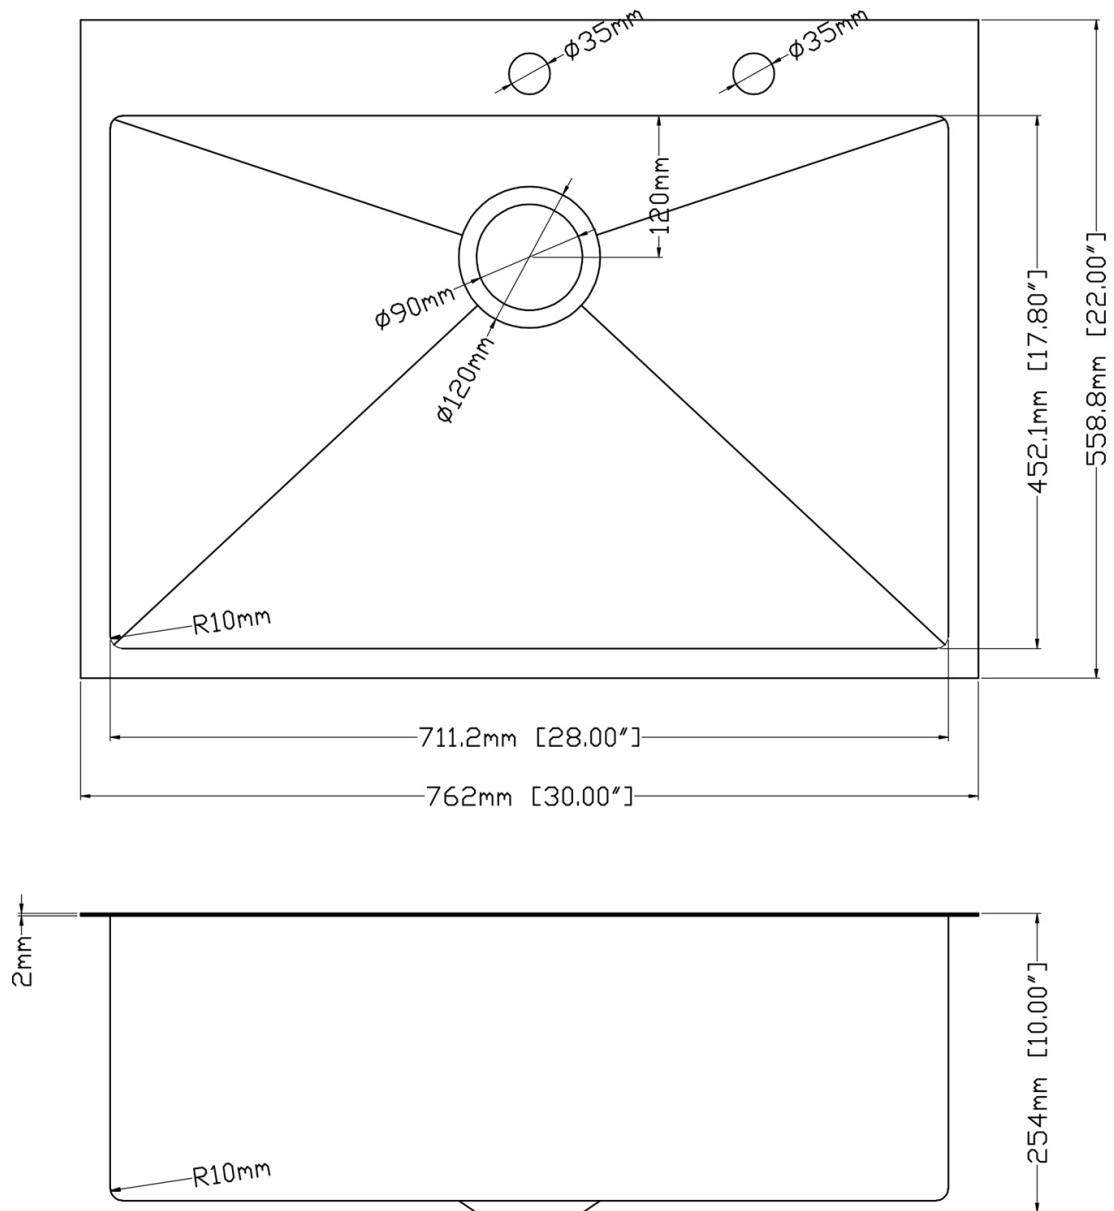

Dimension/Specification

RX-SS16-3022