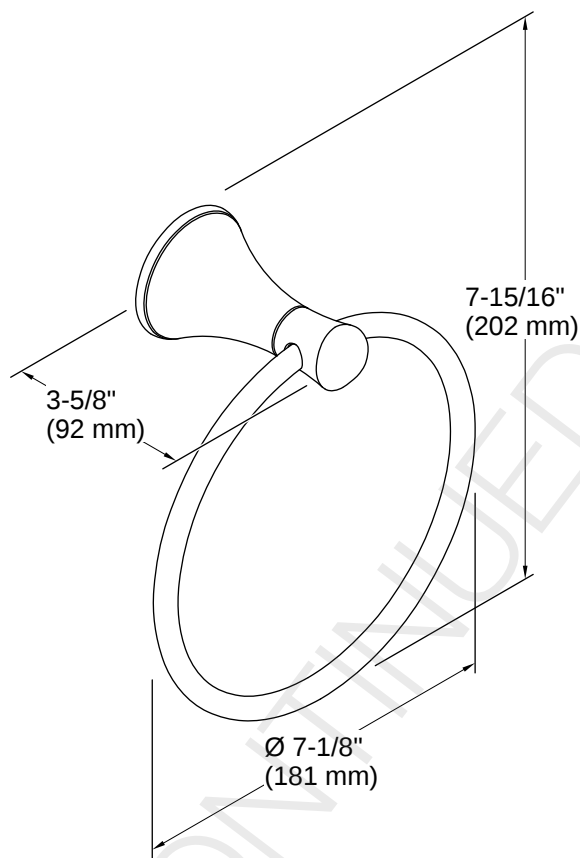

Installation

- Installation template and tools included

Installation Notes

Install this product according to the installation instructions.

CAUTION: Risk of personal injury. Do not install this product in any area where it is likely to be used inadvertently as a grab bar or support bar. This product is not designed or intended for use as a grab bar or support bar.