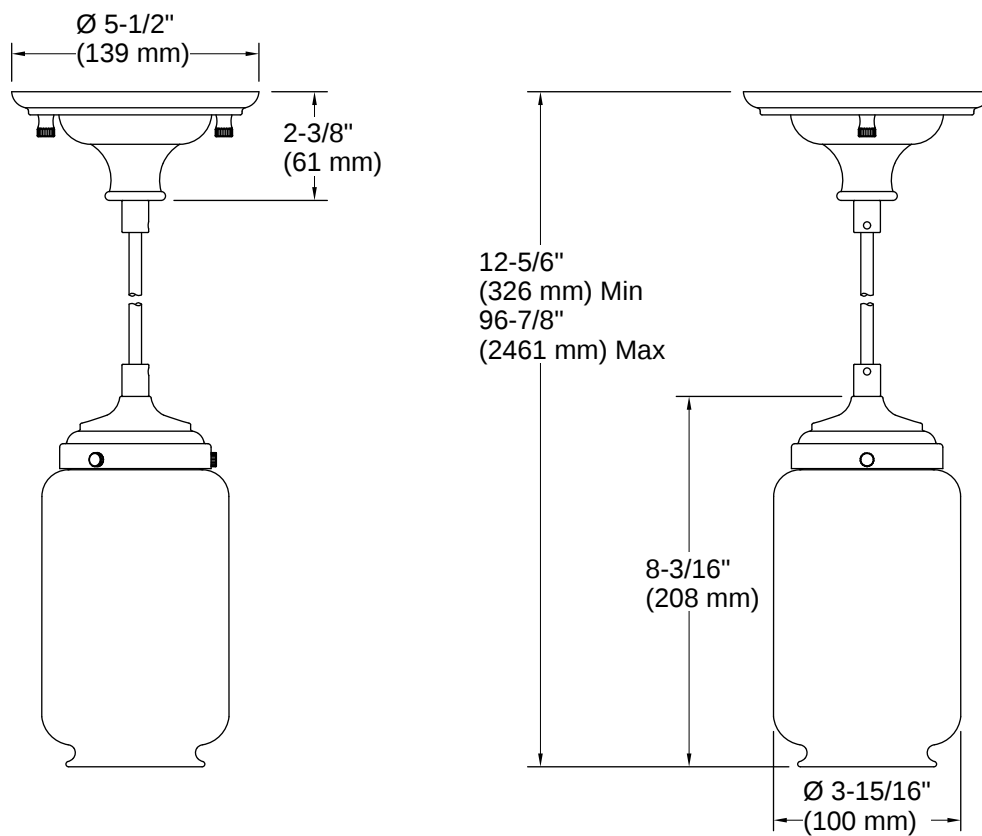

Installation Notes

Install this product according to the installation instructions.