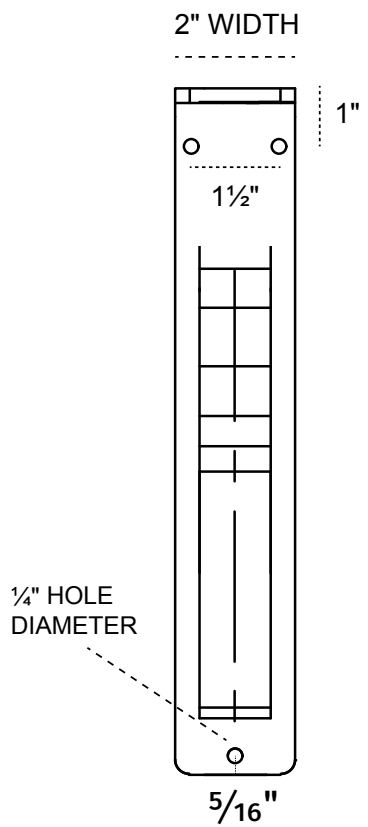

2-INCH W X 10-INCH D X 12-INCH H ORLEANS TRIPLE BRACE BRACKET

FRONT PROFILE

SIDE PROFILE

HEAVY-DUTY 1/4" THICK

AVAILABLE IN:
POWDER COATED BLACK

BKTM02X10X12TOL

P:866.607.0453 | F: 866.591.3143
2300 W. Main St. | Clarksville, TX 75426
sales@ekenamillwork.com | www.ekenamillwork.com