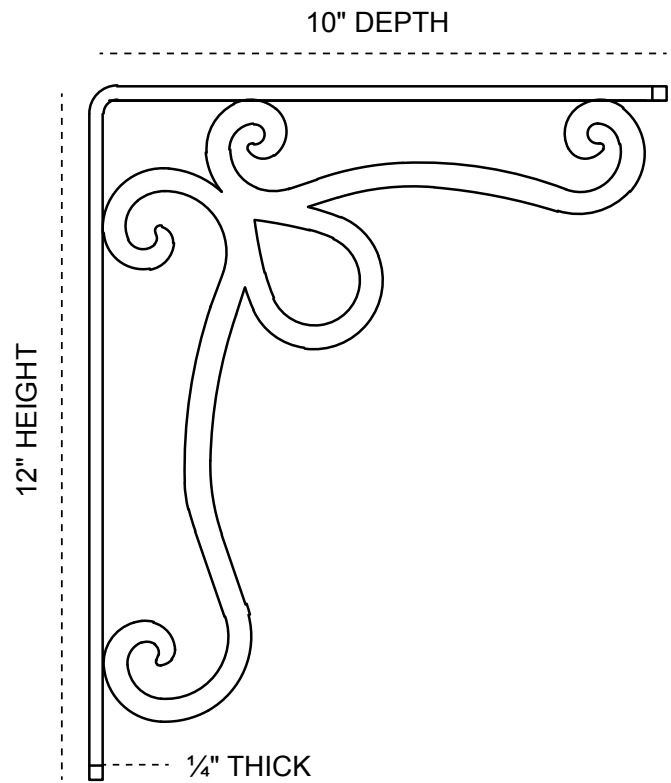

2-INCH W X 10-INCH D X 12-INCH H ORLEANS TRIPLE BRACE BRACKET

FRONT PROFILE

SIDE PROFILE

HEAVY-DUTY 1/4" THICK

AVAILABLE IN:
POWDER COATED BLACK

BKTM02X10X12TOL

P:866.607.0453 | F: 866.591.3143
2300 W. Main St. | Clarksville, TX 75426
sales@ekenamillwork.com | www.ekenamillwork.com