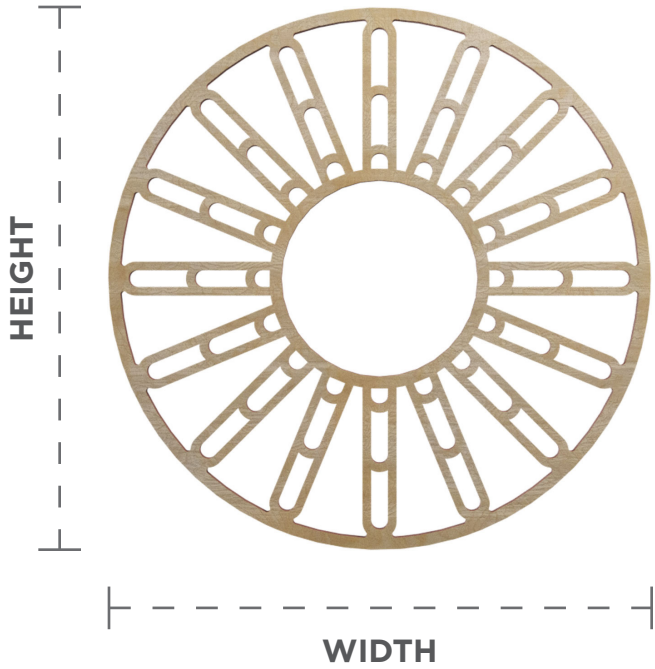

PIERCED FRETWORK CEILING MEDALLIONS

STYLE

HALE

FRONT VIEW

PROJECTION
SIDE VIEW

SIZE RANGE
16" - 40"

WOOD SPECIES

ALDER

BIRCH

CHERRY

HICKORY

RED OAK

WALNUT

PAINT-GRADE

CONSTRUCTION: Wood grain veneer over substrate.
3/8" or 1/4" thickness.

USAGE: Commercial or residential walls & ceilings.
Not suitable for areas exposed to water or for
outdoor applications