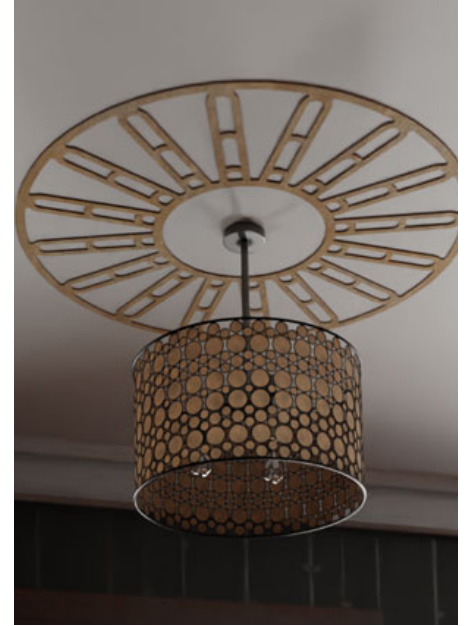

PIERCED FRETWORK CEILING MEDALLIONS

STYLE

HALE

FRONT VIEW

PROJECTION
SIDE VIEW

SIZE RANGE
16" - 40"

WOOD SPECIES

ALDER

BIRCH

CHERRY

HICKORY

RED OAK

WALNUT

PAINT-GRADE

CONSTRUCTION: Wood grain veneer over substrate.
3/8" or 1/4" thickness.

USAGE: Commercial or residential walls & ceilings.
Not suitable for areas exposed to water or for
outdoor applications