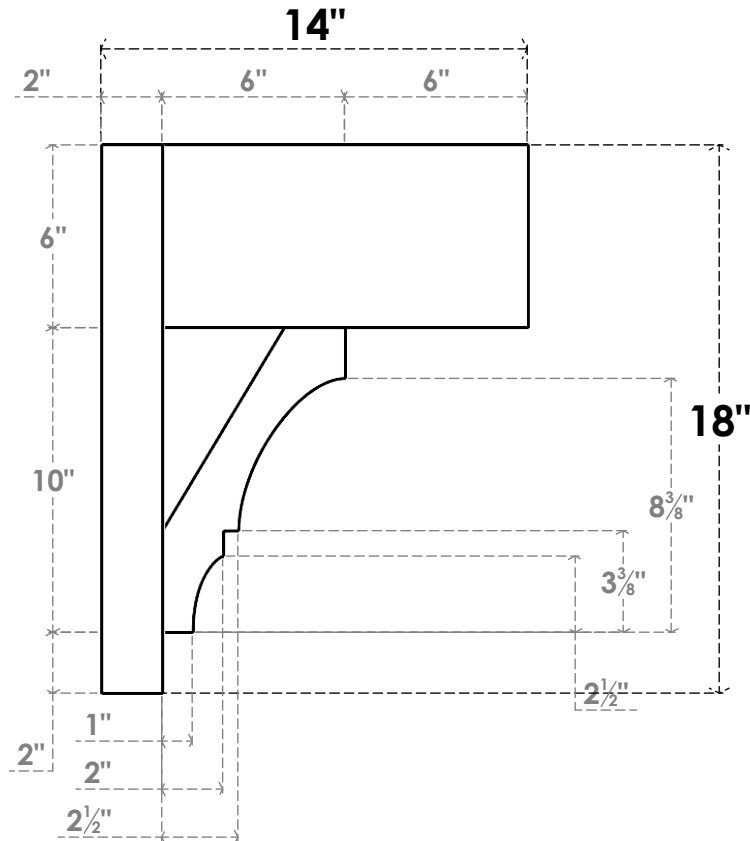

ITEM NUMBER: OUTUROC060X080X14000X18000X060X020X060BOA44RCPR

6"W TOP X 8"W BACK X 14"D X 18"H X 6"T TOP X 2"T BACK TIMBERTHANE ROUGH CEDAR BALBOA FAUX WOOD OPEN OUTLOOKER, BLOCK TOP AND BACK, 6"W CLOSED BRACE, PRIMED TAN

SIDE PROFILE

FRONT PROFILE

ISOMETRIC

EKENA MILLWORK
2300 WEST MAIN ST.
CLARKSVILLE, TX 75426
TOLL FREE: 866-607-0453
WWW.EKENAMILLWORK.COM

NOTES

1. INSTALLATION TO BE COMPLETED IN ACCORDANCE WITH MANUFACTURER'S SPECIFICATIONS.
2. DRAWING MAY NOT BE TO SCALE
3. THIS DRAWING IS INTENDED FOR DESIGN AND PLANNING PURPOSES ONLY.
4. ALL INFORMATION CONTAINED HEREIN WAS CURRENT AT THE TIME OF DEVELOPMENT BUT MUST BE REVIEWED AND APPROVED BY THE PRODUCT MANUFACTURER TO BE CONSIDERED ACCURATE.
5. TIMBERTHANE ARCHITECTURAL PRODUCTS ARE MADE FROM HIGH DENSITY URETHANE AND COME FACTORY PRIMED