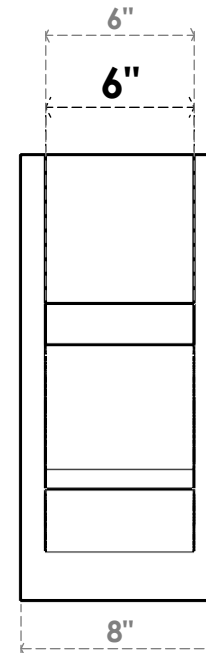

ITEM NUMBER: OUTUROC060X080X14000X18000X060X020X060BOA44RCPR

6"W TOP X 8"W BACK X 14"D X 18"H X 6"T TOP X 2"T BACK TIMBERTHANE ROUGH CEDAR BALBOA FAUX WOOD OPEN OUTLOOKER, BLOCK TOP AND BACK, 6"W CLOSED BRACE, PRIMED TAN

SIDE PROFILE

FRONT PROFILE

ISOMETRIC

EKENA MILLWORK
2300 WEST MAIN ST.
CLARKSVILLE, TX 75426
TOLL FREE: 866-607-0453
WWW.EKENAMILLWORK.COM

NOTES

1. INSTALLATION TO BE COMPLETED IN ACCORDANCE WITH MANUFACTURER'S SPECIFICATIONS.
2. DRAWING MAY NOT BE TO SCALE
3. THIS DRAWING IS INTENDED FOR DESIGN AND PLANNING PURPOSES ONLY.
4. ALL INFORMATION CONTAINED HEREIN WAS CURRENT AT THE TIME OF DEVELOPMENT BUT MUST BE REVIEWED AND APPROVED BY THE PRODUCT MANUFACTURER TO BE CONSIDERED ACCURATE.
5. TIMBERTHANE ARCHITECTURAL PRODUCTS ARE MADE FROM HIGH DENSITY URETHANE AND COME FACTORY PRIMED