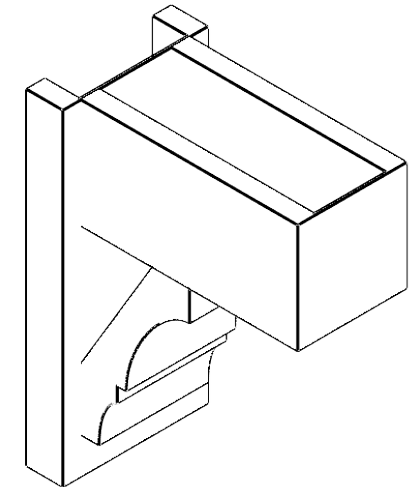

ITEM NUMBER: OUTUROC060X080X14000X18000X060X020X060BOA44RCPR

6"W TOP X 8"W BACK X 14"D X 18"H X 6"T TOP X 2"T BACK TIMBERTHANE ROUGH CEDAR BALBOA FAUX WOOD OPEN OUTLOOKER, BLOCK TOP AND BACK, 6"W CLOSED BRACE, PRIMED TAN

SIDE PROFILE

FRONT PROFILE

ISOMETRIC

EKENA MILLWORK
2300 WEST MAIN ST.
CLARKSVILLE, TX 75426
TOLL FREE: 866-607-0453
WWW.EKENAMILLWORK.COM

NOTES

1. INSTALLATION TO BE COMPLETED IN ACCORDANCE WITH MANUFACTURER'S SPECIFICATIONS.
2. DRAWING MAY NOT BE TO SCALE
3. THIS DRAWING IS INTENDED FOR DESIGN AND PLANNING PURPOSES ONLY.
4. ALL INFORMATION CONTAINED HEREIN WAS CURRENT AT THE TIME OF DEVELOPMENT BUT MUST BE REVIEWED AND APPROVED BY THE PRODUCT MANUFACTURER TO BE CONSIDERED ACCURATE.
5. TIMBERTHANE ARCHITECTURAL PRODUCTS ARE MADE FROM HIGH DENSITY URETHANE AND COME FACTORY PRIMED