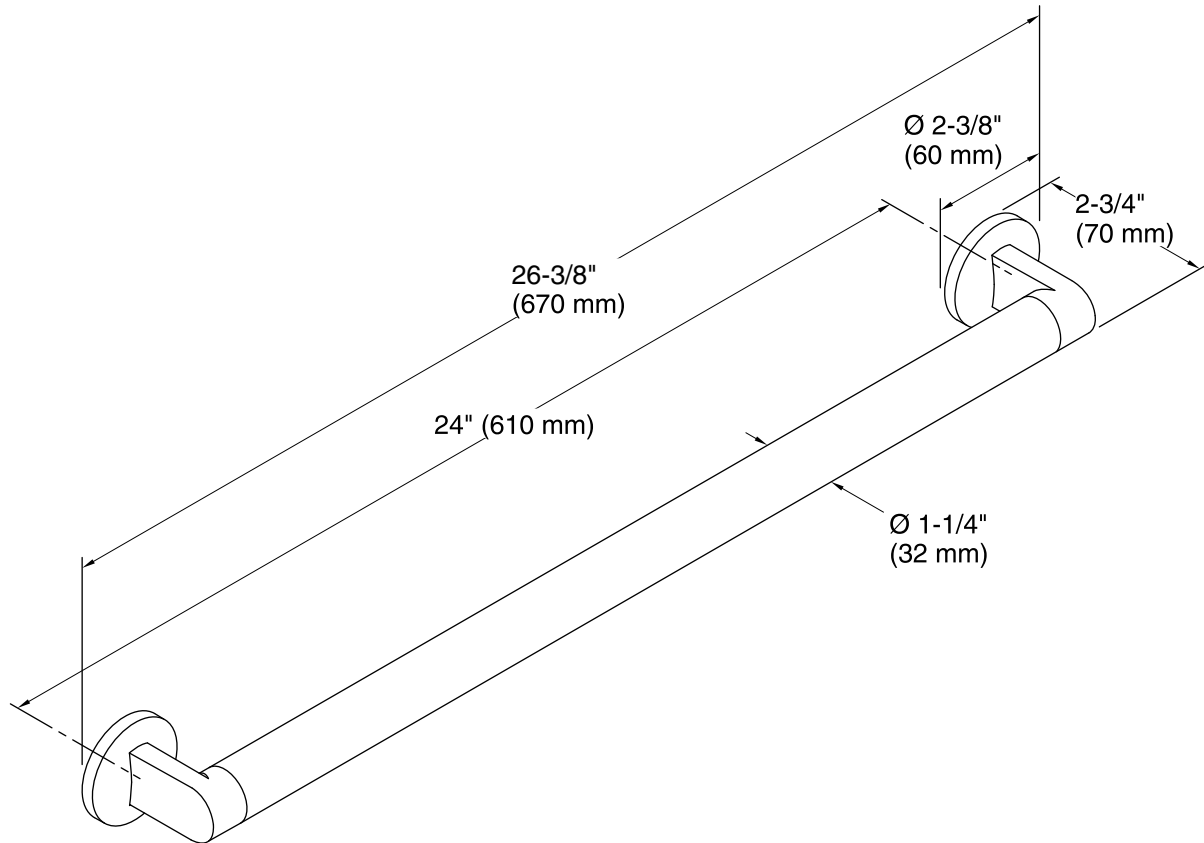

Technical Information

All product dimensions are nominal.

Material: Zinc, Brass

Notes

Install this product according to the installation instructions.

WARNING: Risk of personal injury. The wall plates on the grab bar must be mounted to a brace between the wall studs. This will ensure that the weight of the user is adequately supported.

ADA compliant when installed to the specific requirements of these regulations.