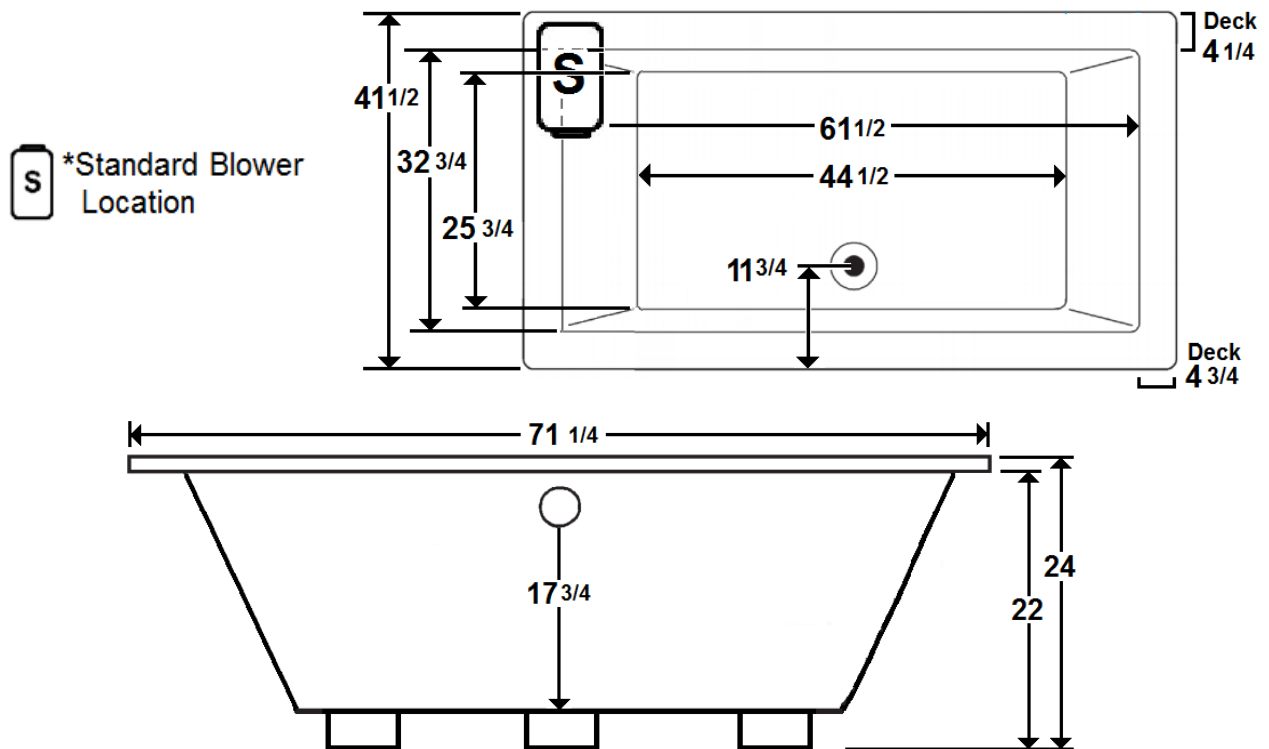

## 72" x 42" Drop-In Acrylic Air Bath

Model Number  
**7242FA064**  
Drop-In Air Bath in White

**\*All dimensions are +/- 1/2" and subject to change without notice\***

### Technical Information

- Weight: 188 lbs.
- Water Depth to Overflow: 17 3/4"
- Water Operating Level: NA
- Water Capacity: 163 gal
- Sump Dimension: 44 1/2" x 25 3/4"