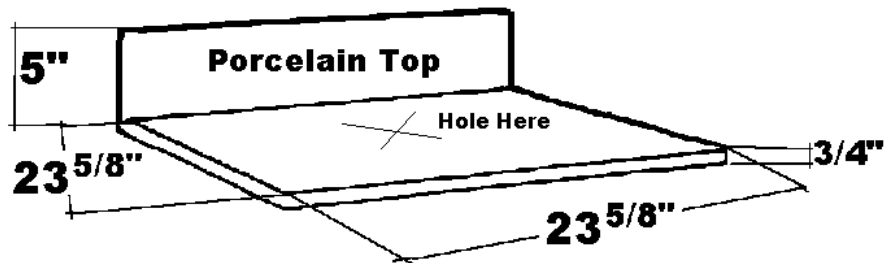

## Features:

- ▶ For use with Single Basin Stand (**SBS**)
- ▶ Available in 2 colors
- ▶ Made of Porcelain
- ▶ No Holes
- ▶ Includes 5" backsplash

Meets or exceeds the following specifications: ASME A112.19.2 2008 and CSA B45.1-08 for ceramic plumbing fixtures.

## Colors:

- LB** Light Beige
- BM** Black Marble Look

W: 23 5/8"

D: 23 5/8"

H: 3/4"

Dimensions of fixture are nominal and may vary within the range of tolerances established by ANSI Standard A112.19.2. Dimensions and specifications subject to change without notice.