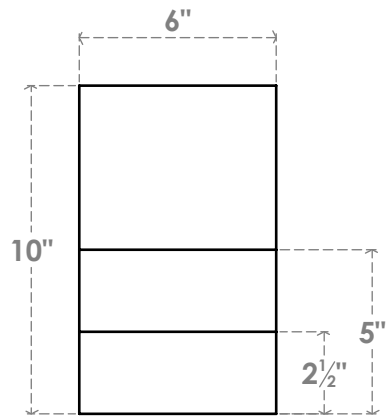

RFTP06X10X20GRN

6"W X 10"H X 20"L GREENSBORO ARCHITECTURAL GRADE PVC RAFTER TAIL

SIDE PROFILE

FRONT PROFILE

ISOMETRIC

EKENA MILLWORK
 2300 WEST MAIN ST.
 CLARKSVILLE, TX 75426
 TOLL FREE: 866-607-0453
 WWW.EKENAMILLWORK.COM