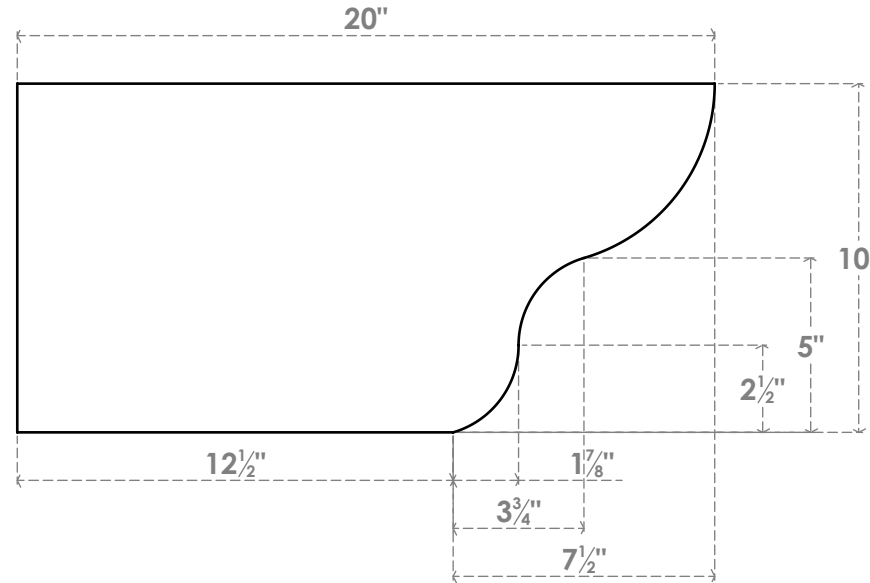

RFTP06X10X20GRN

6"W X 10"H X 20"L GREENSBORO ARCHITECTURAL GRADE PVC RAFTER TAIL

SIDE PROFILE

FRONT PROFILE

ISOMETRIC

EKENA MILLWORK
 2300 WEST MAIN ST.
 CLARKSVILLE, TX 75426
 TOLL FREE: 866-607-0453
 WWW.EKENAMILLWORK.COM