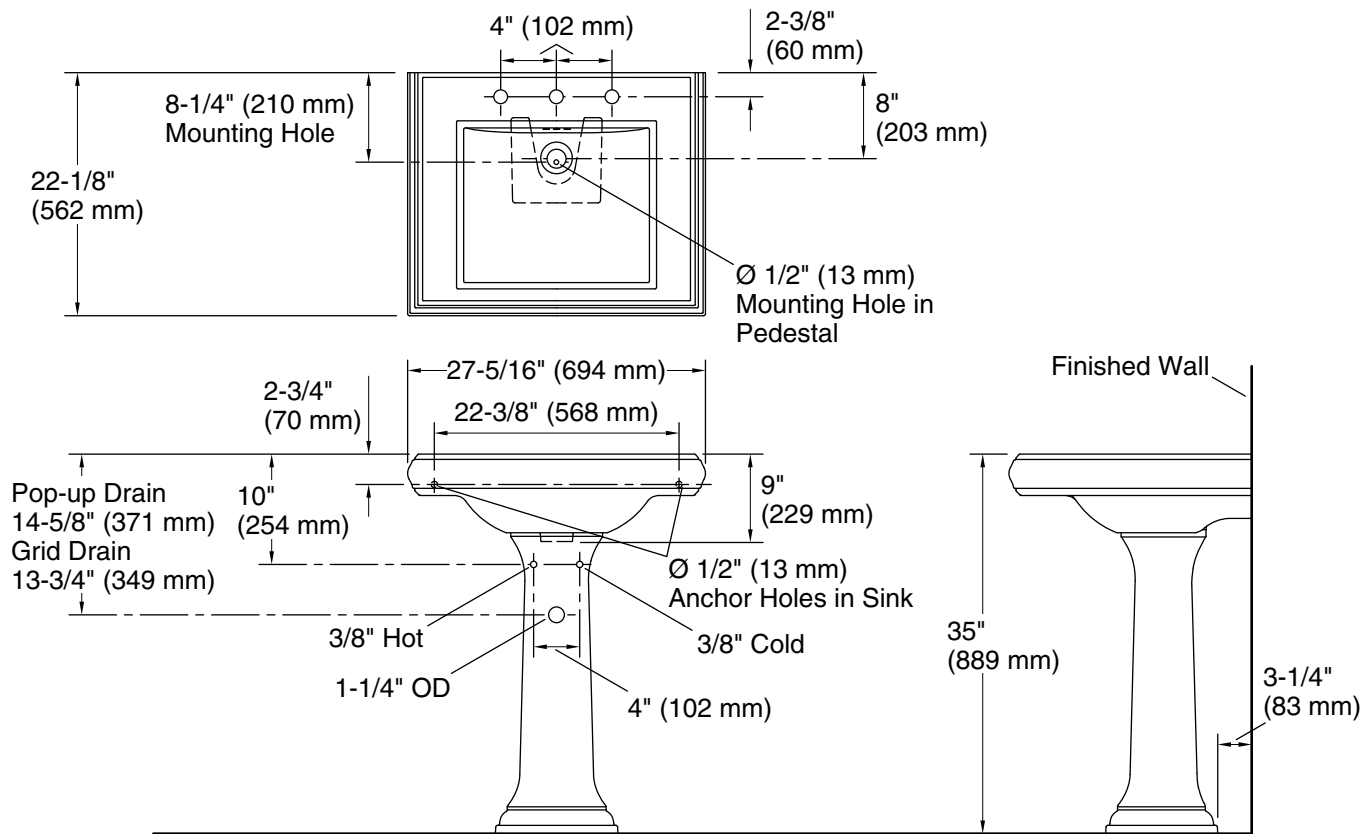

### Technical Information

All product dimensions are nominal.

Basin configuration:	Single Bowl
Center(s):	8" (203 mm)
Bowl area (Only):	Length: 18" (457 mm) Width: 15" (381 mm) Water depth: 5-1/4" (133 mm)
With overflow:	Yes
Number of deck holes:	3
Faucet hole(s):	1-1/4" (32 mm)
Drain hole:	1-3/4" (44 mm)