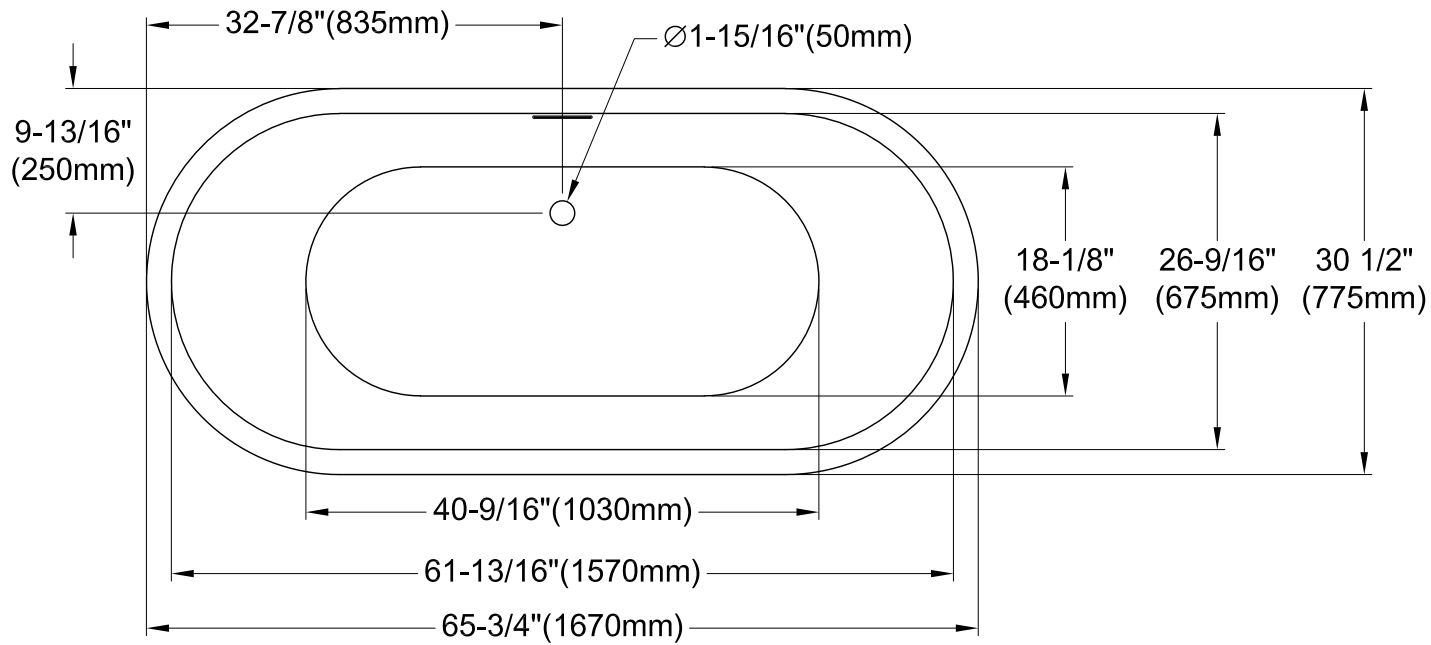

66" Acrylic Tub With Square Overflow & Pop-Up Drain

M14 x 120 (5 pcs)