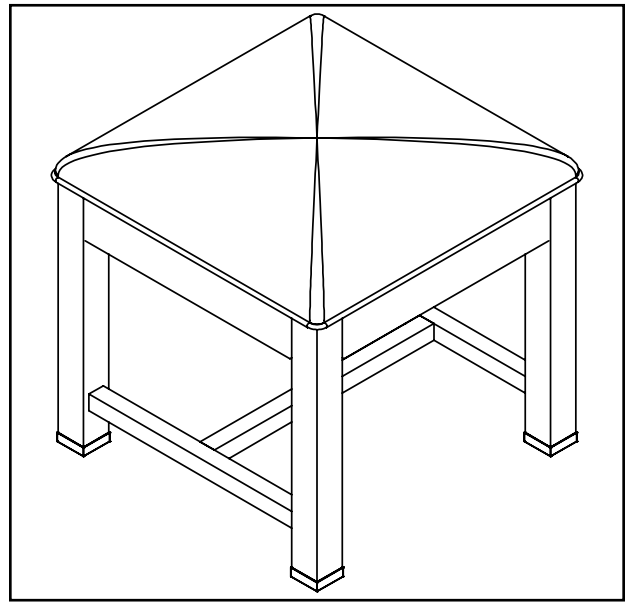

PRODUCT DESCRIPTION

5229 Series 19" Vanity Stool

- Available in White (WHT) or Espresso (ESP) Finish
- Solid Wood Frame
- Modular Suite Component
- Faux Leather Seat with Saddle Stitching

PRODUCT MEASUREMENTS

- Width: 18.75"
- Depth: 18.75"
- Seat Height: 19.75"

RECOMMENDED ACCESSORIES

- 5221, 5222 or 5223 Vanities
- 5226 Vanity Drawer
- 5230 Support Leg

ROUGHING-IN DIMENSIONS

Please Note: All drawings contain the necessary measurements which are subject to standard industry tolerances. They are stated in inches and are non-binding. Exact measurements, in particular for customized installation scenarios, can only be taken from the finished product.

TOP VIEW

FRONT VIEW

SIDE VIEW