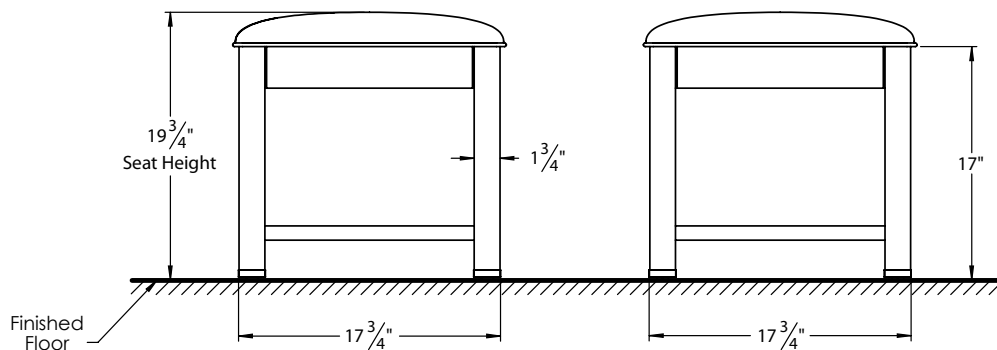

PRODUCT DESCRIPTION

5229 Series 19" Vanity Stool

- Available in White (WHT) or Espresso (ESP) Finish
- Solid Wood Frame
- Modular Suite Component
- Faux Leather Seat with Saddle Stitching

PRODUCT MEASUREMENTS

- Width: 18.75"
- Depth: 18.75"
- Seat Height: 19.75"

RECOMMENDED ACCESSORIES

- 5221, 5222 or 5223 Vanities
- 5226 Vanity Drawer
- 5230 Support Leg

ROUGHING-IN DIMENSIONS

Please Note: All drawings contain the necessary measurements which are subject to standard industry tolerances. They are stated in inches and are non-binding. Exact measurements, in particular for customized installation scenarios, can only be taken from the finished product.

TOP VIEW

FRONT VIEW

SIDE VIEW