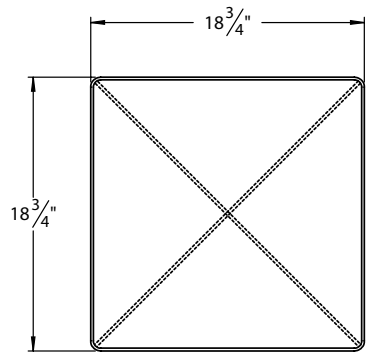

PRODUCT DESCRIPTION

5229 Series 19" Vanity Stool

- Available in White (WHT) or Espresso (ESP) Finish
- Solid Wood Frame
- Modular Suite Component
- Faux Leather Seat with Saddle Stitching

PRODUCT MEASUREMENTS

- Width: 18.75"
- Depth: 18.75"
- Seat Height: 19.75"

RECOMMENDED ACCESSORIES

- 5221, 5222 or 5223 Vanities
- 5226 Vanity Drawer
- 5230 Support Leg

ROUGHING-IN DIMENSIONS

Please Note: All drawings contain the necessary measurements which are subject to standard industry tolerances. They are stated in inches and are non-binding. Exact measurements, in particular for customized installation scenarios, can only be taken from the finished product.

TOP VIEW

FRONT VIEW

SIDE VIEW