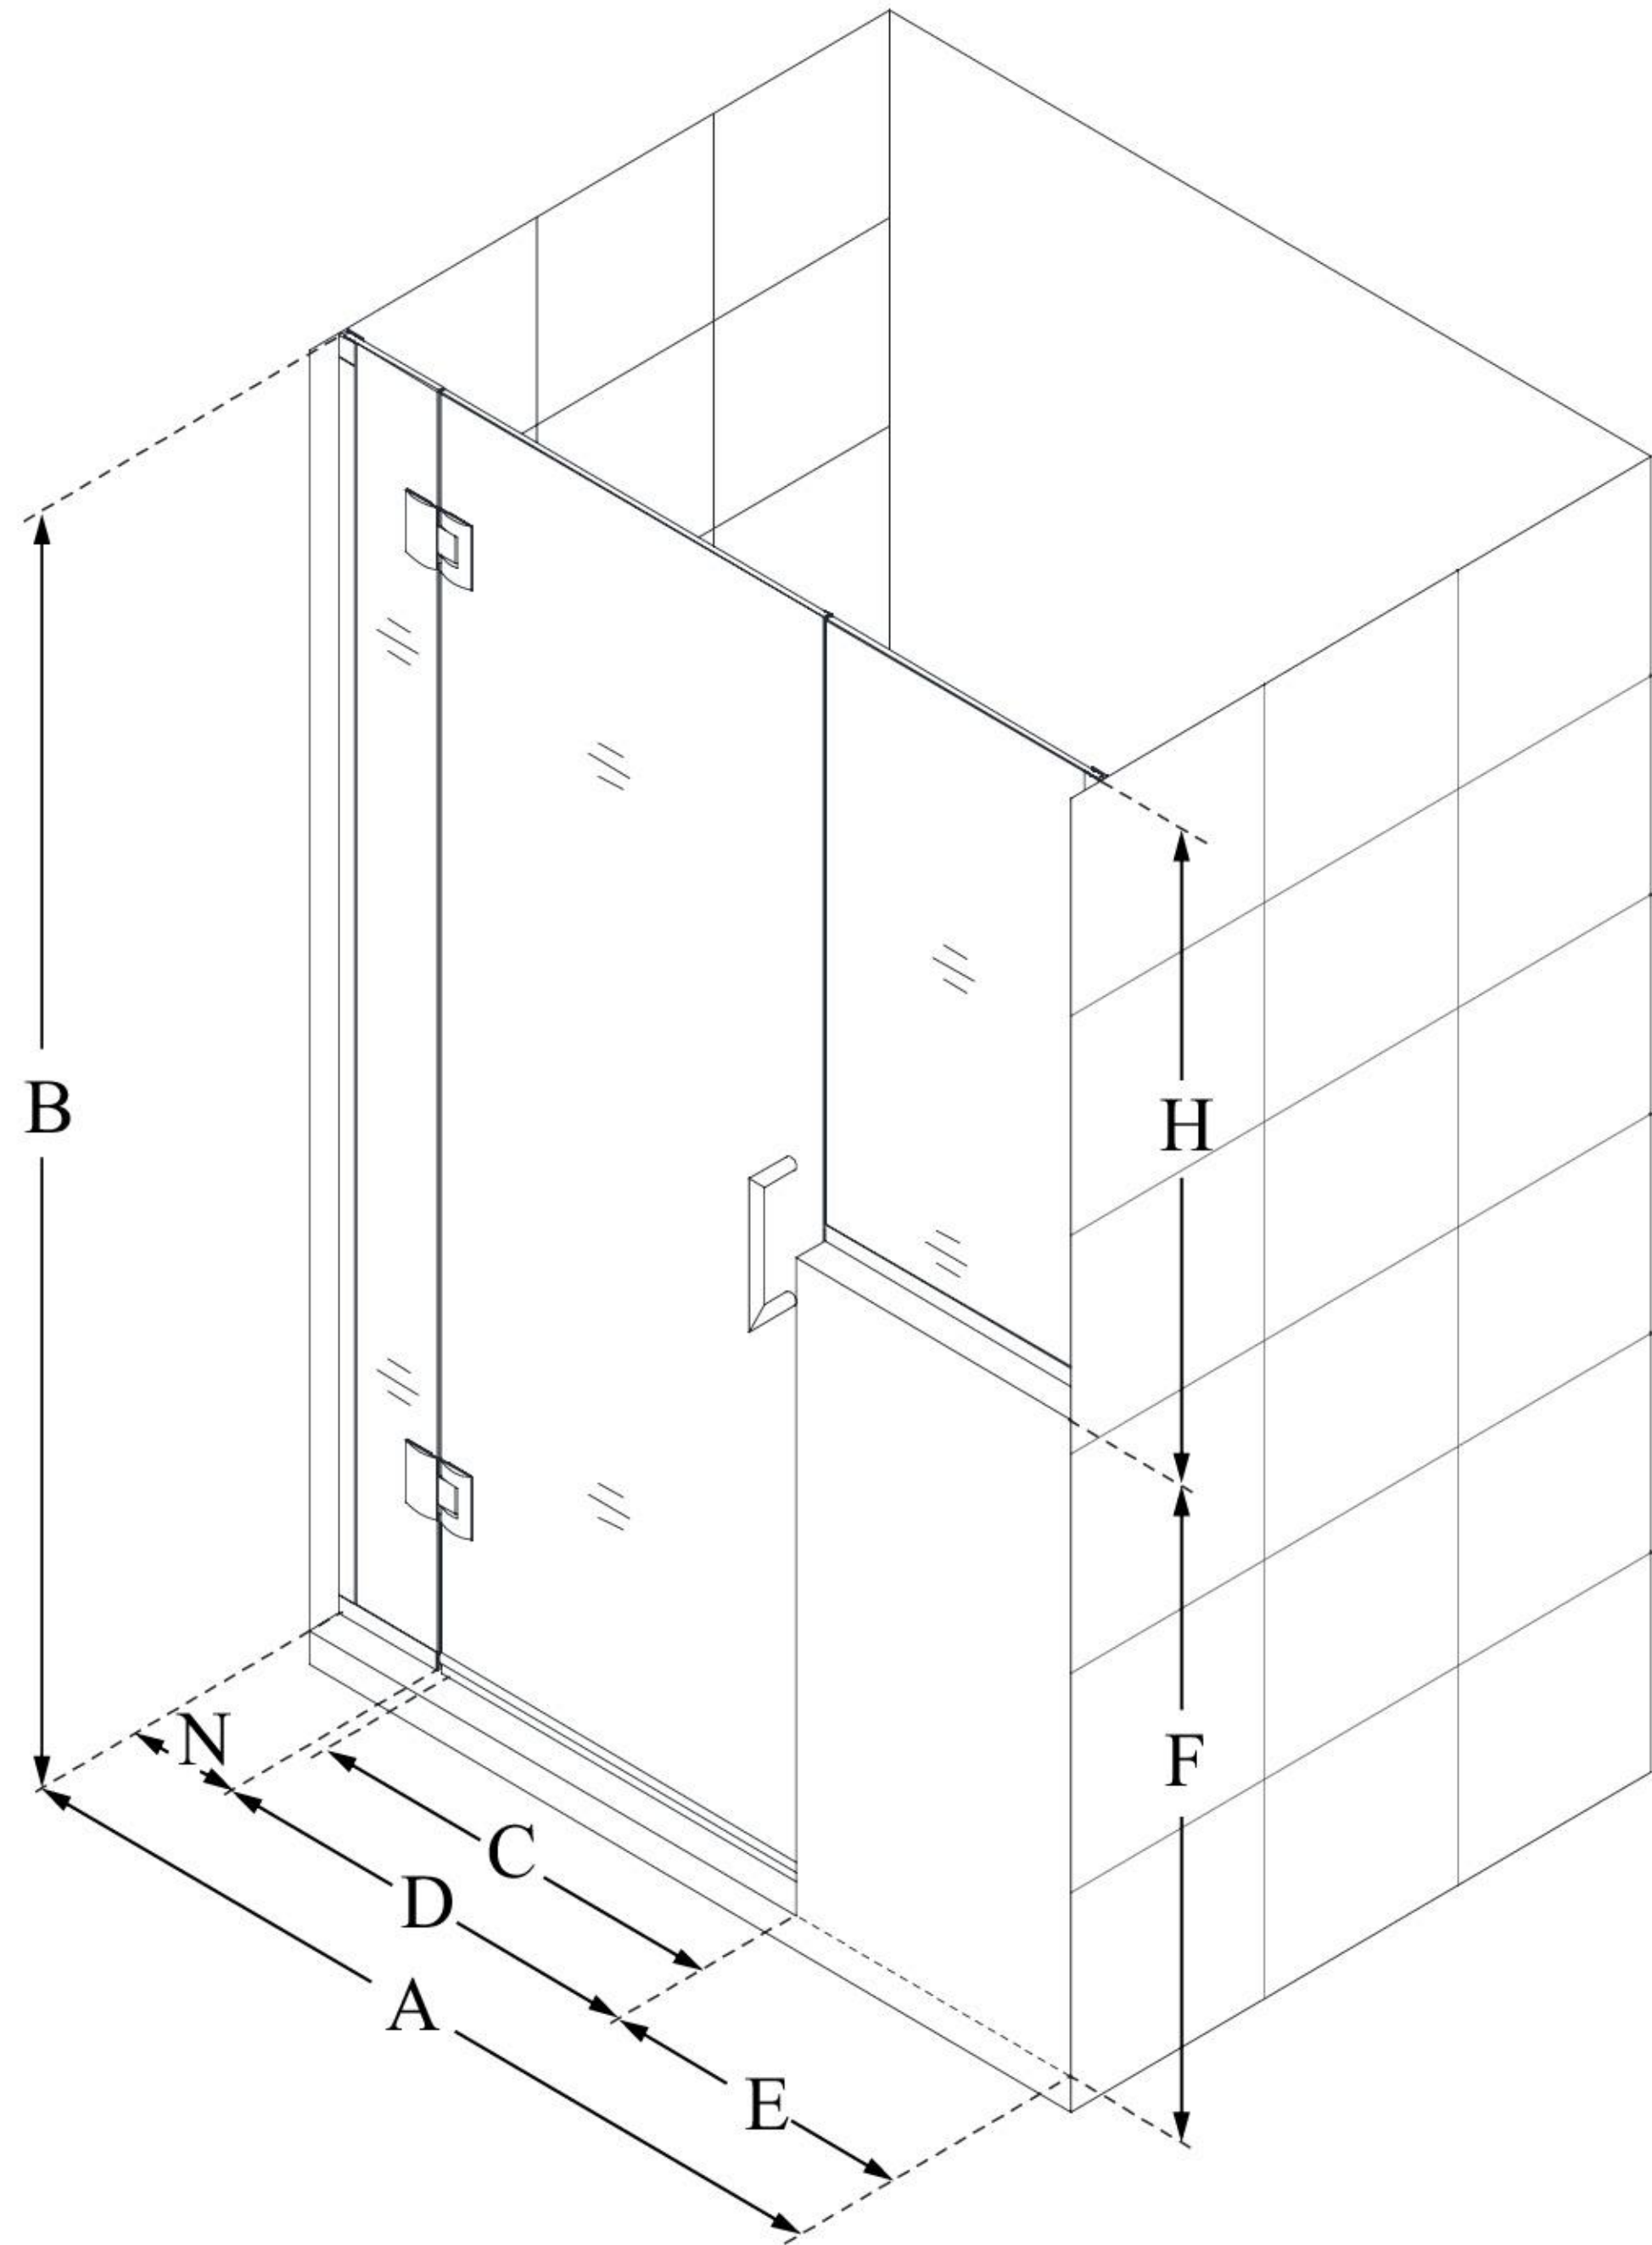

## UNIDOOR-X

DreamLine Unidoor-X 65-65 1/2  
in. W x 72 in. H Frameless Hinged  
Shower Door, Clear Glass

SWING DOOR

### CONFIGURATION DIMENSIONS:

**A: 65 - 65 1/2 in.**

MODEL WIDTH

**B: 72 in.**

MODEL HEIGHT

**C: 22 in.**

ACCESS WIDTH

**D: 23 in.**

DOOR WIDTH

**E: 36 in.**

INLINE PANEL WIDTH

**F: 38 in.**

BUTTRESS WALL HEIGHT

**H: 34 in.**

BUTTRESS GLASS HEIGHT

**N: 6 in.**

HINGE PANEL WIDTH

DreamLine reserves the right to update or modify the hardware or materials pictured without prior notice for the purpose of product improvement and customer satisfaction.