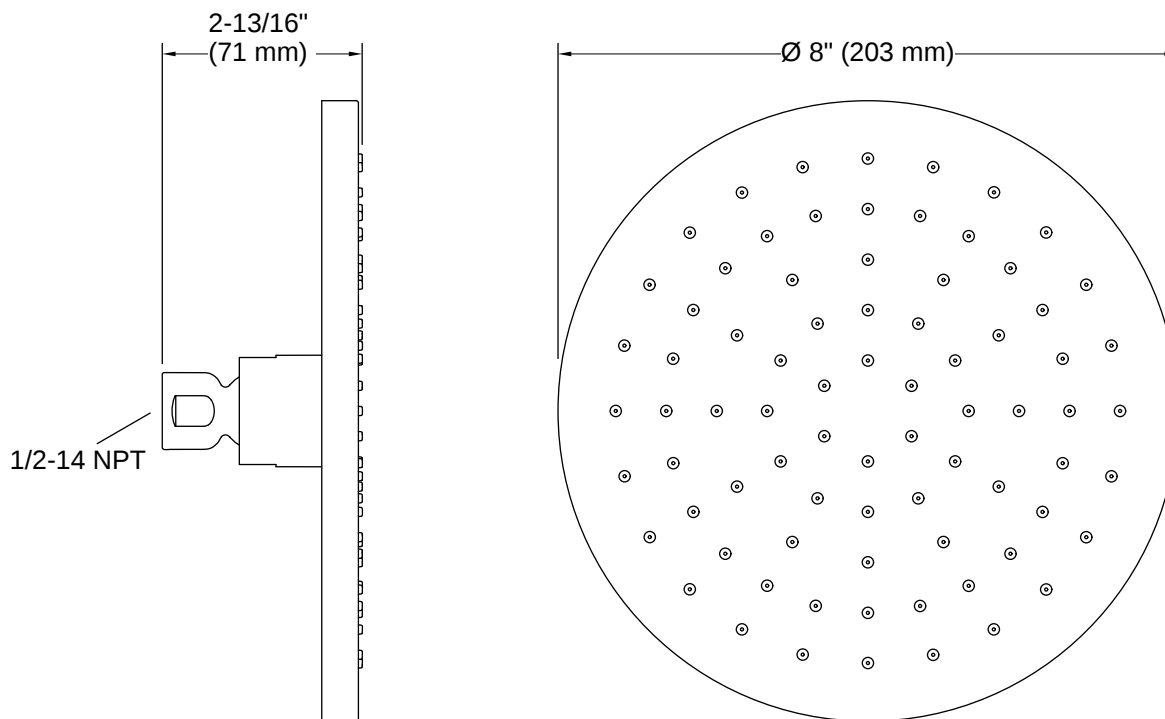

Installation

- 1/2" -14 NPT connection

Installation Notes

Install this product according to the installation instructions.

For use with automatic compensating valves rated at 1.5 gal/min (5.7 l/min) or less.