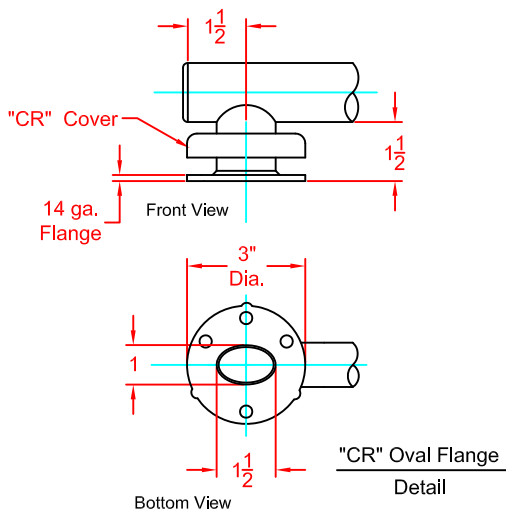

# SEACHROME

Seachrome Corporation  
1906 East Dominguez Street  
Long Beach, California 90810  
Phone: (800) 955-2476  
Fax: (800) 444-3380

Description:

GSSO-480-HCR (Oval Tube Series)  
45" Centers (1.50 x 1.00) Oval Grab Bar  
(48" Overall, Both Ends Straight)  
(Satin Stainless Finish)

Customer:

Customer Part #

06-09-2014

1-1/4" x 18ga. S.S. Round  
Tubing formed to elliptical  
shape of 1-1/2" x 1"

This drawing and the information contained herein is proprietary to Seachrome Corp. and shall not be reproduced, copied or disclosed in whole, or part, or used for manufacturing or for any other purpose without the written permission of Seachrome Corporation.