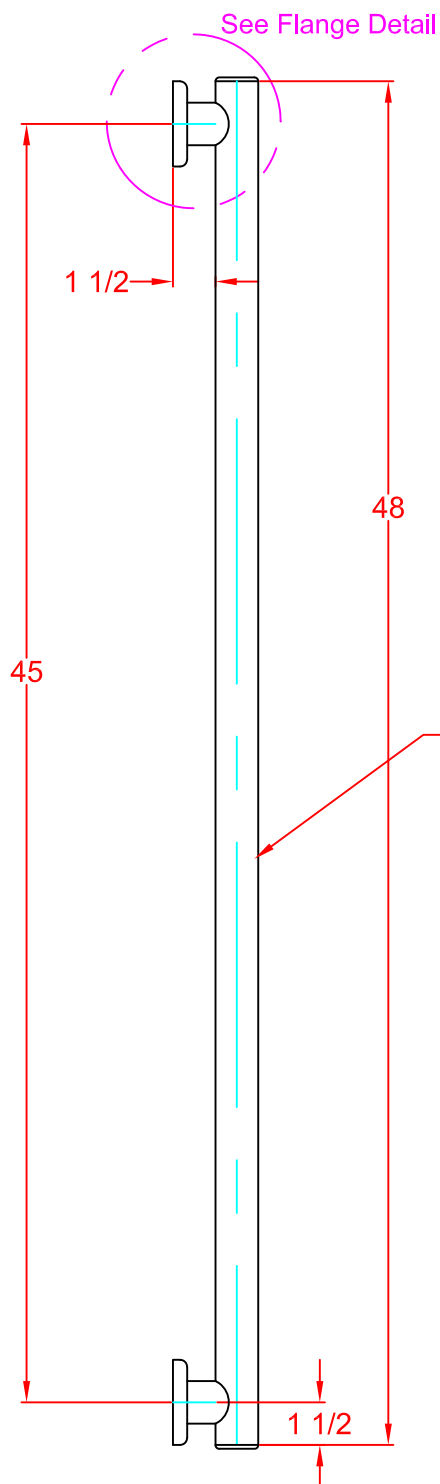

# SEACHROME

Seachrome Corporation  
1906 East Dominguez Street  
Long Beach, California 90810  
Phone: (800) 955-2476  
Fax: (800) 444-3380

Description:

GSSO-480-HCR (Oval Tube Series)  
45" Centers (1.50 x 1.00) Oval Grab Bar  
(48" Overall, Both Ends Straight)  
(Satin Stainless Finish)

Customer:

Customer Part #

06-09-2014

1-1/4" x 18ga. S.S. Round  
Tubing formed to elliptical  
shape of 1-1/2" x 1"

This drawing and the information contained herein is proprietary to Seachrome Corp. and shall not be reproduced, copied or disclosed in whole, or part, or used for manufacturing or for any other purpose without the written permission of Seachrome Corporation.