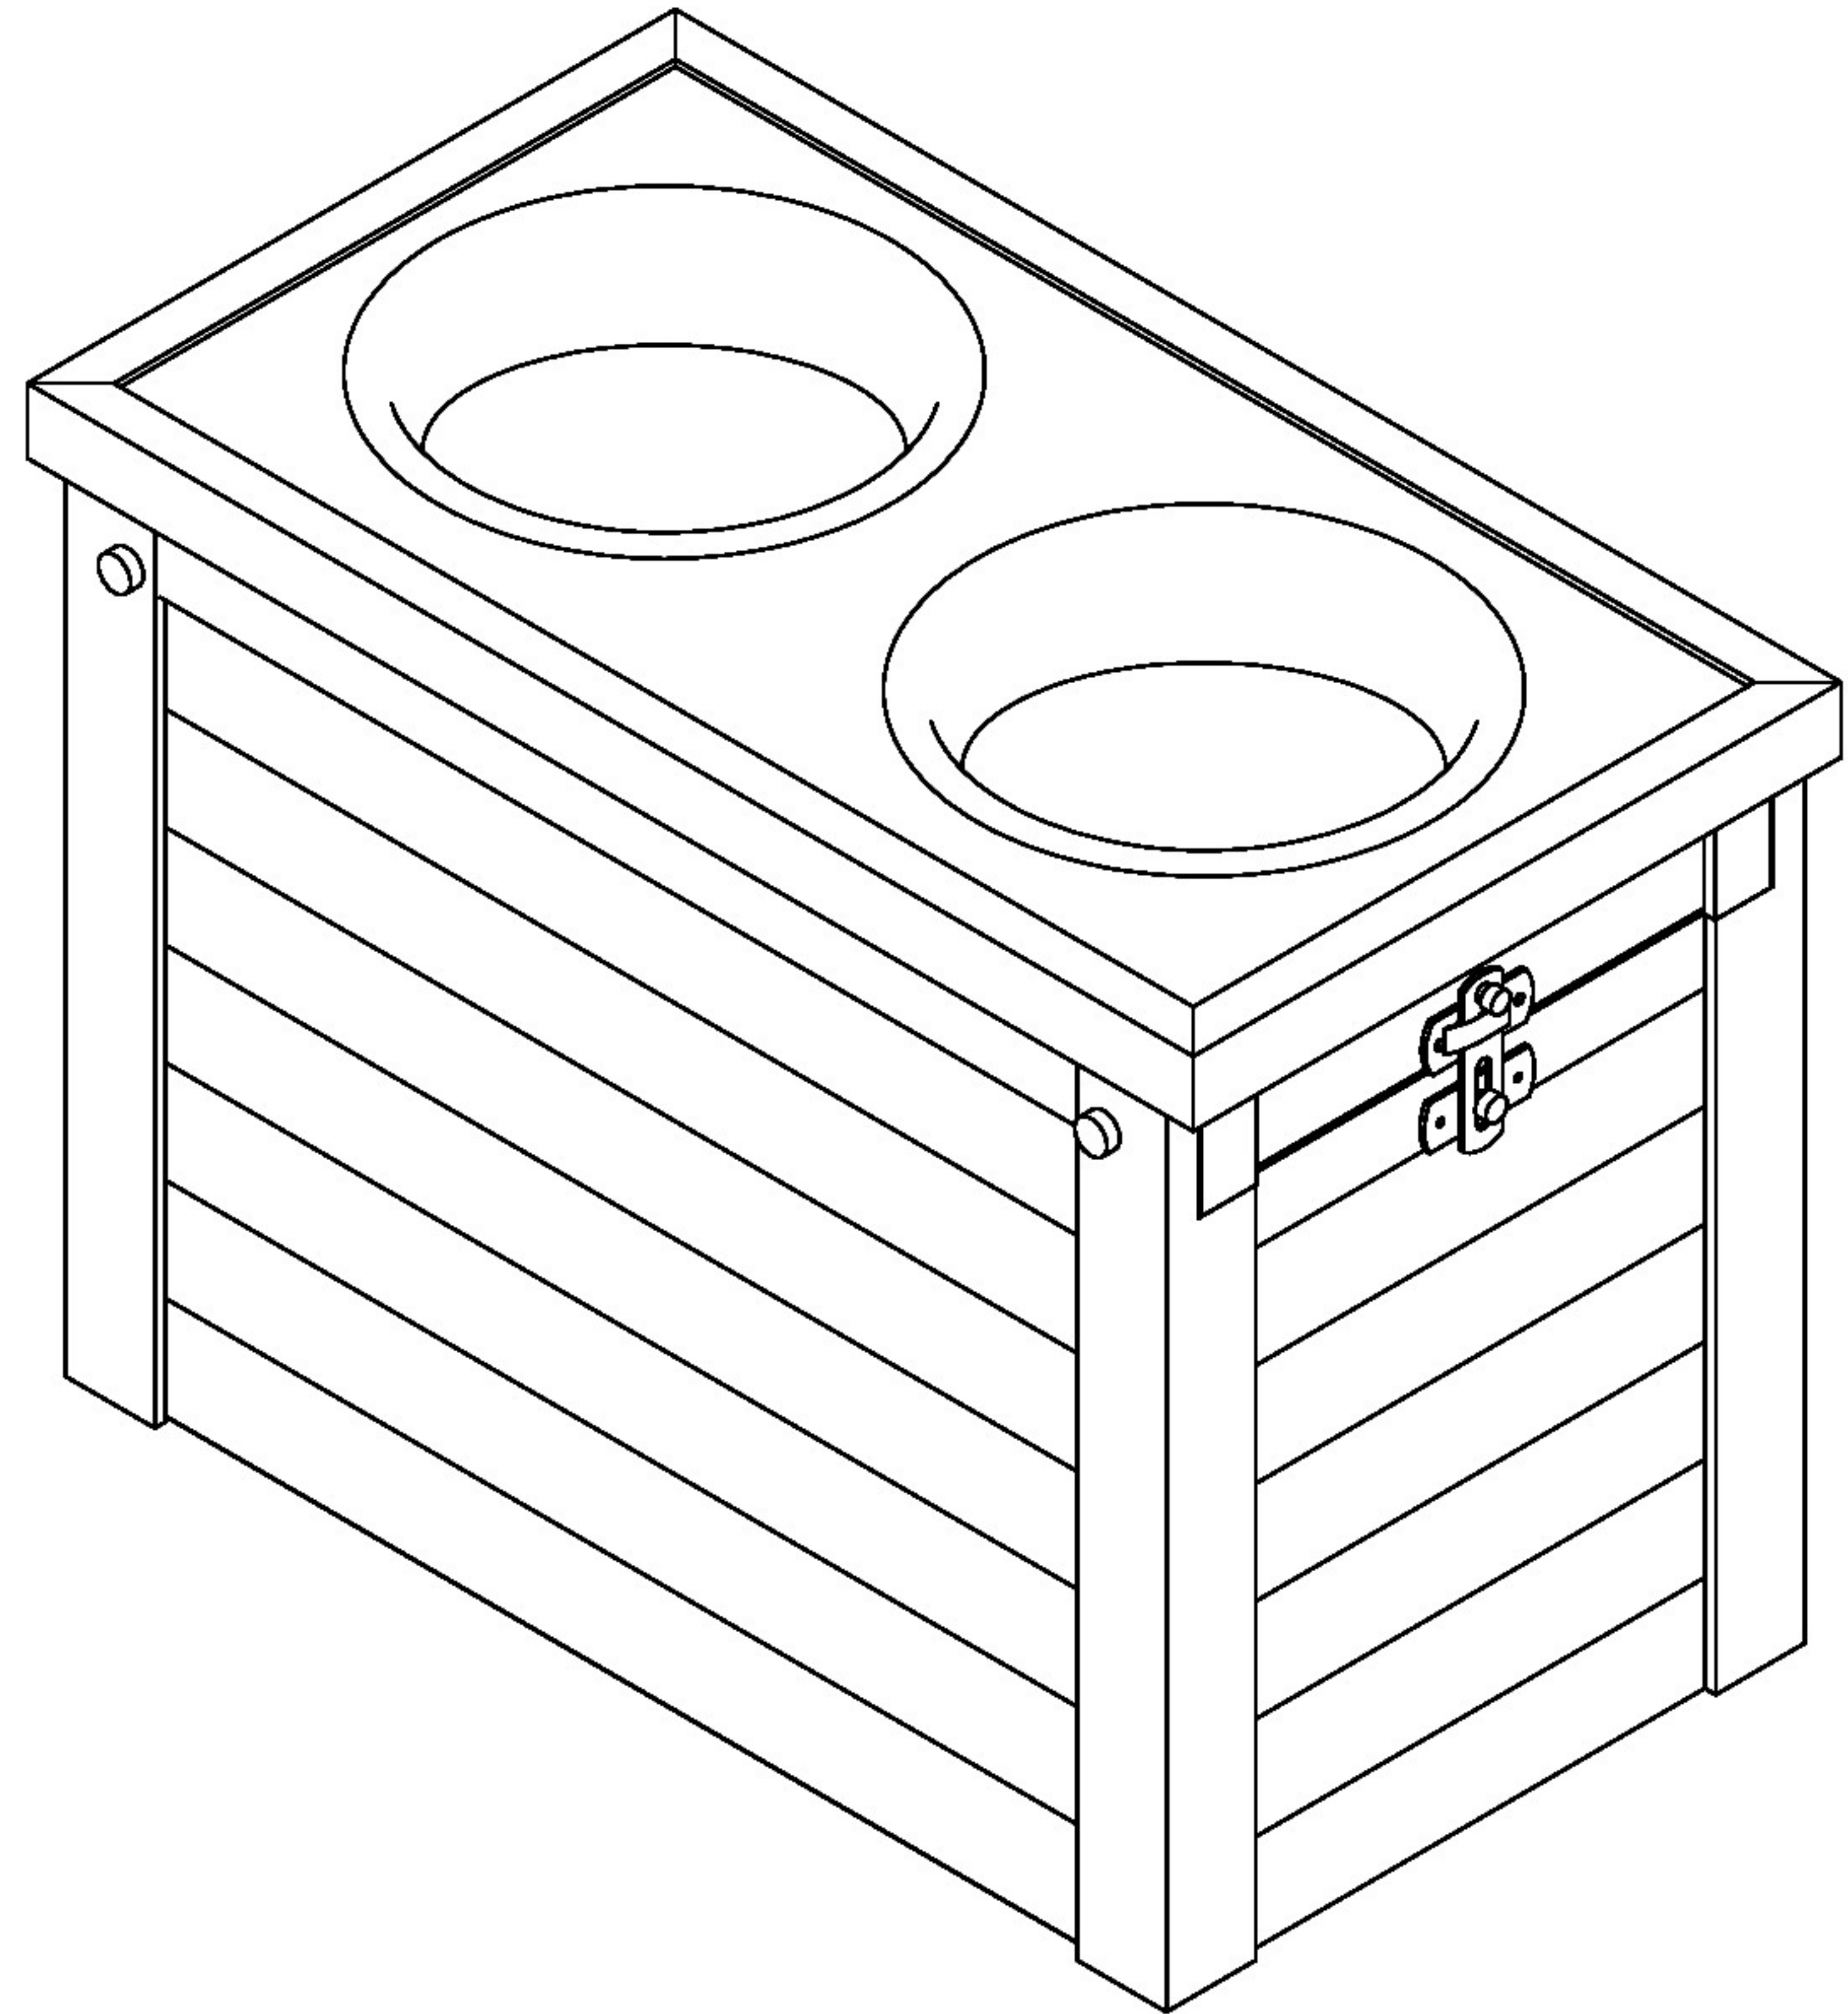

NeAgePet®

featuring **ECOFLEX®**
GUARANTEED TOUGH

Raised Diner with Storage

EHHF300 series

Congratulations and thank you for your purchase! Before you start, please check for damage or any missing parts. Please visit www.NewAgePet.com/customer-service to find additional assembly videos and help in requesting replacement parts, as well as additional instructions on cleaning, maintaining and painting your New Age product.

Raised Diner with Storage Parts List

Part 1

Part 2 X 2

Part 3

Part 4

Part 5

Ⓒ X 2

Ⓐ X 2