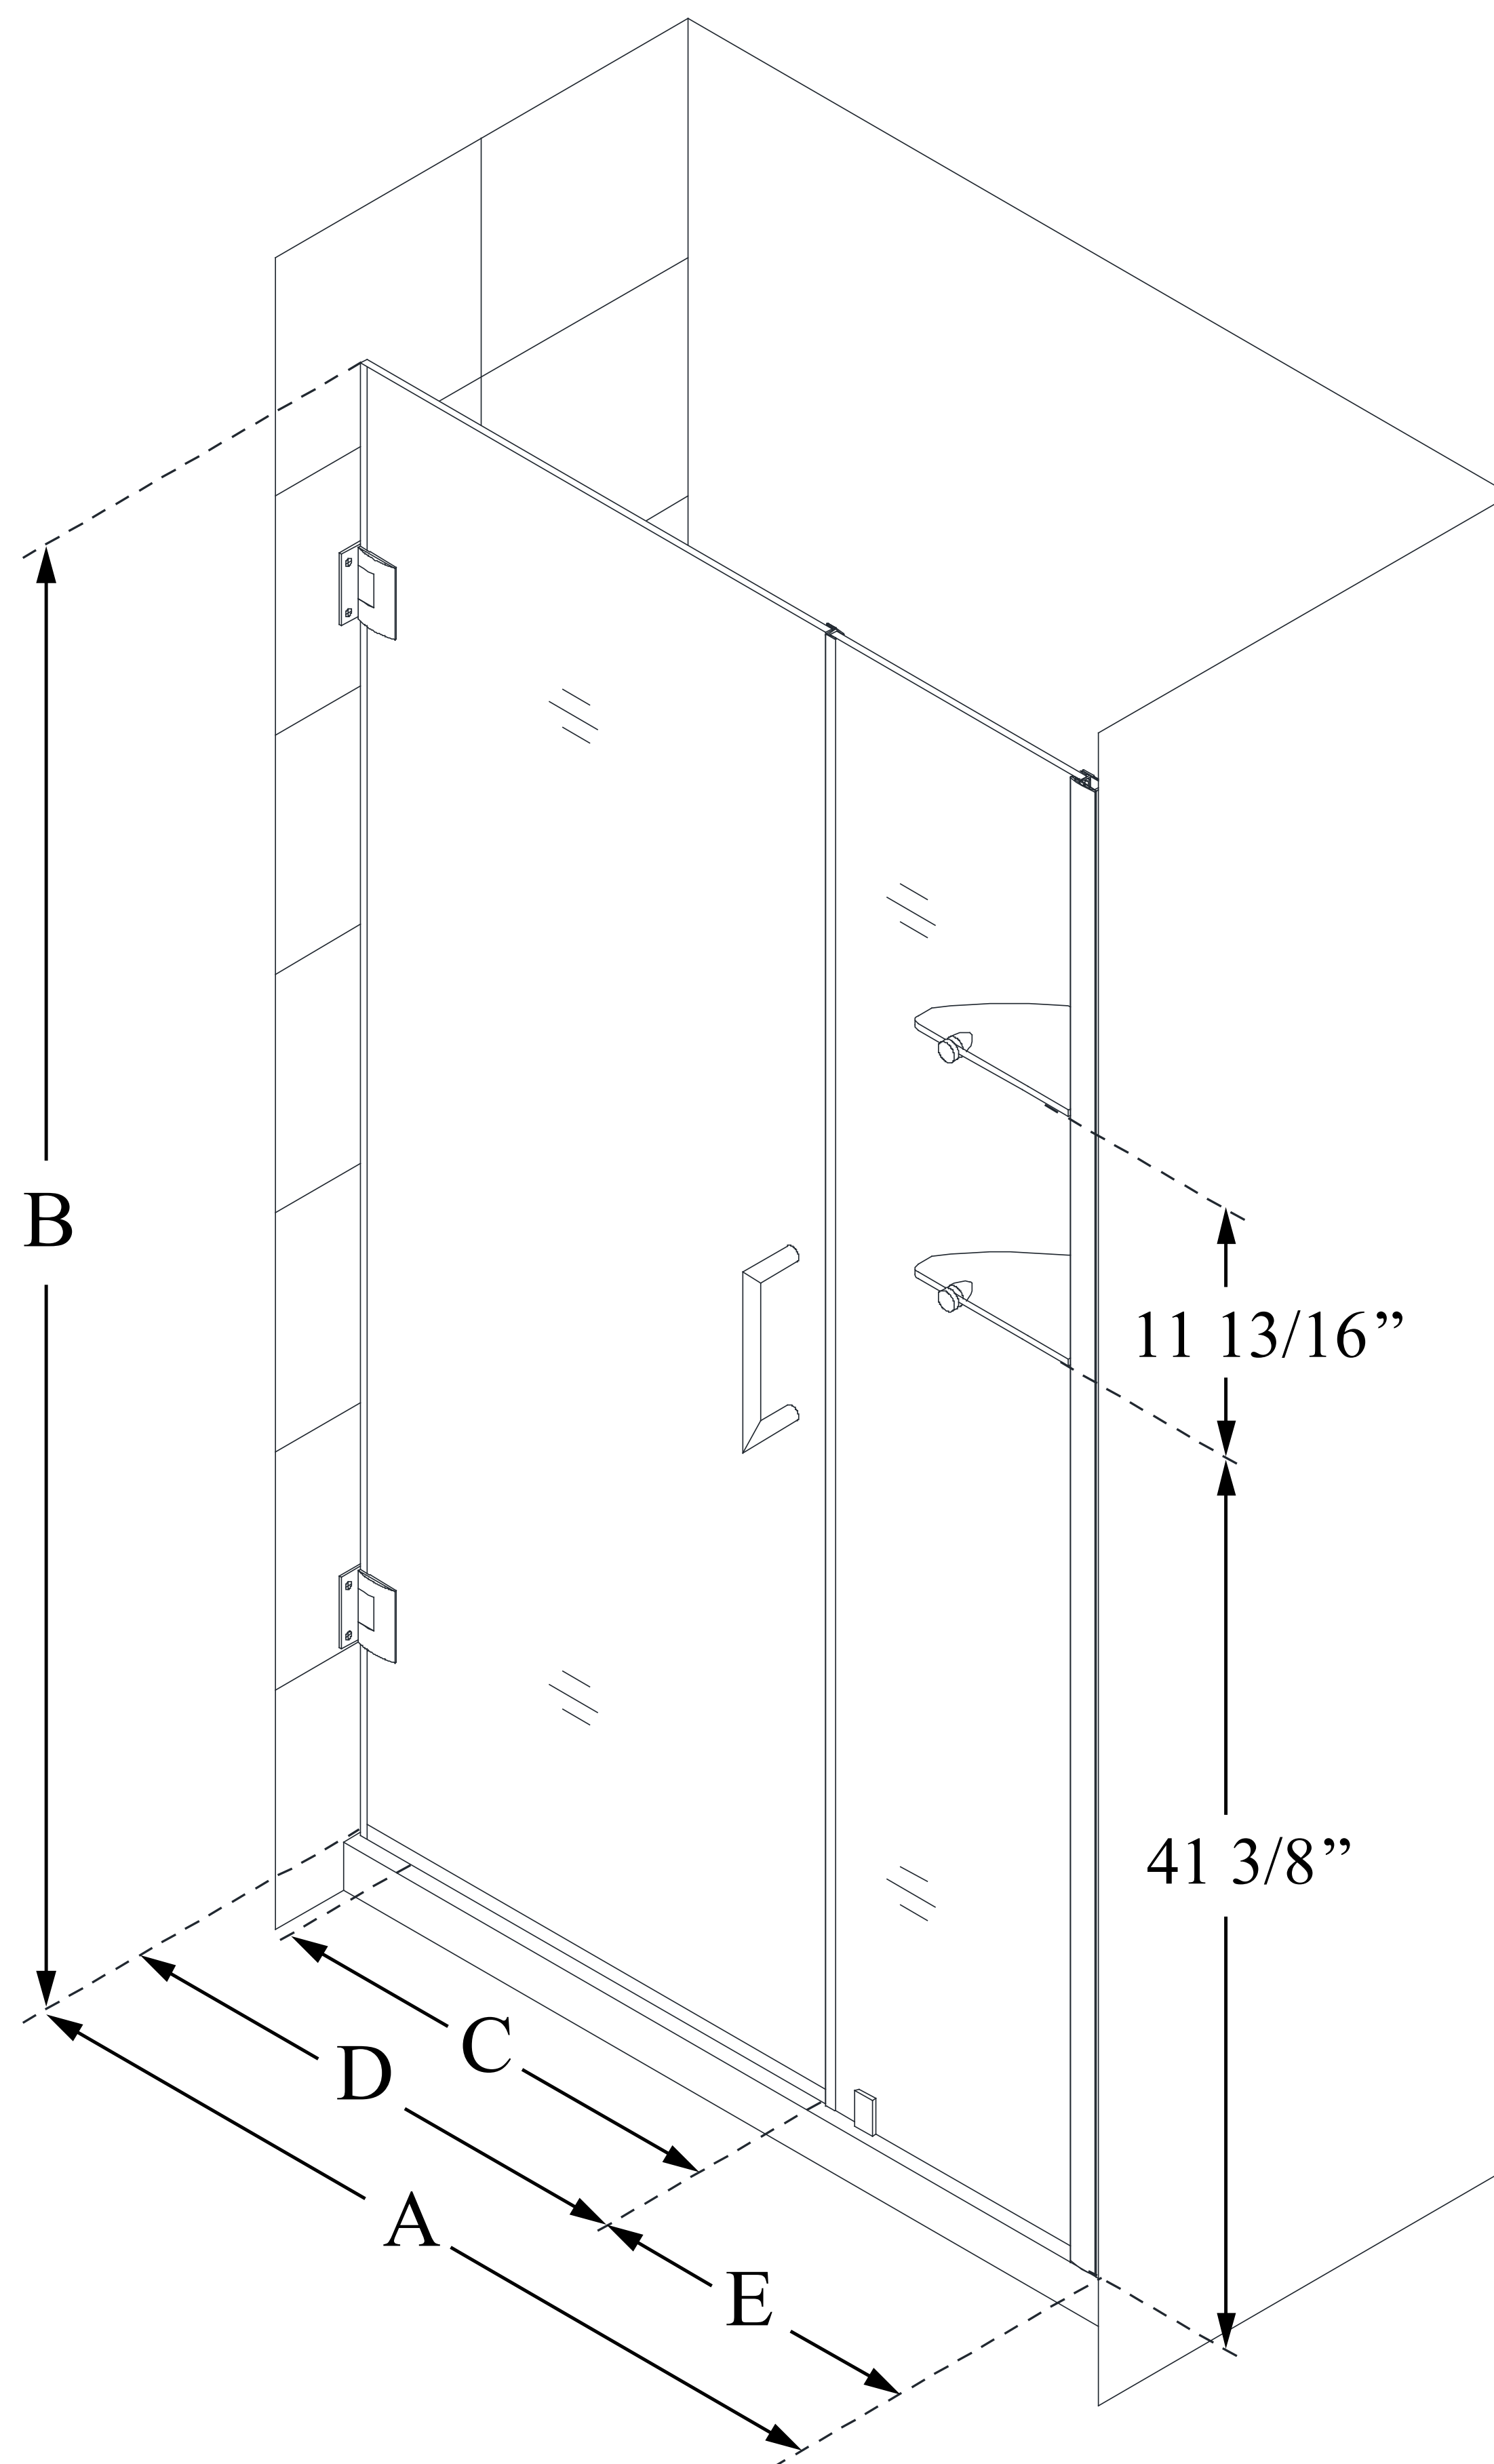

SHDR-20497210S

UNIDOOR

DreamLine Unidoor 49-50" W x
72" H Frameless Hinged Shower
Door with Shelves, Clear Glass

SWING DOOR

CONFIGURATION DIMENSIONS:

A: 49 - 50"

MODEL WIDTH

B: 72"

MODEL HEIGHT

C: 24"

ACCESS WIDTH

D: 25"

DOOR WIDTH

E: 24"

INLINE PANEL WIDTH

DreamLine reserves the right to update or modify the hardware or materials pictured without prior notice for the purpose of product improvement and customer satisfaction.