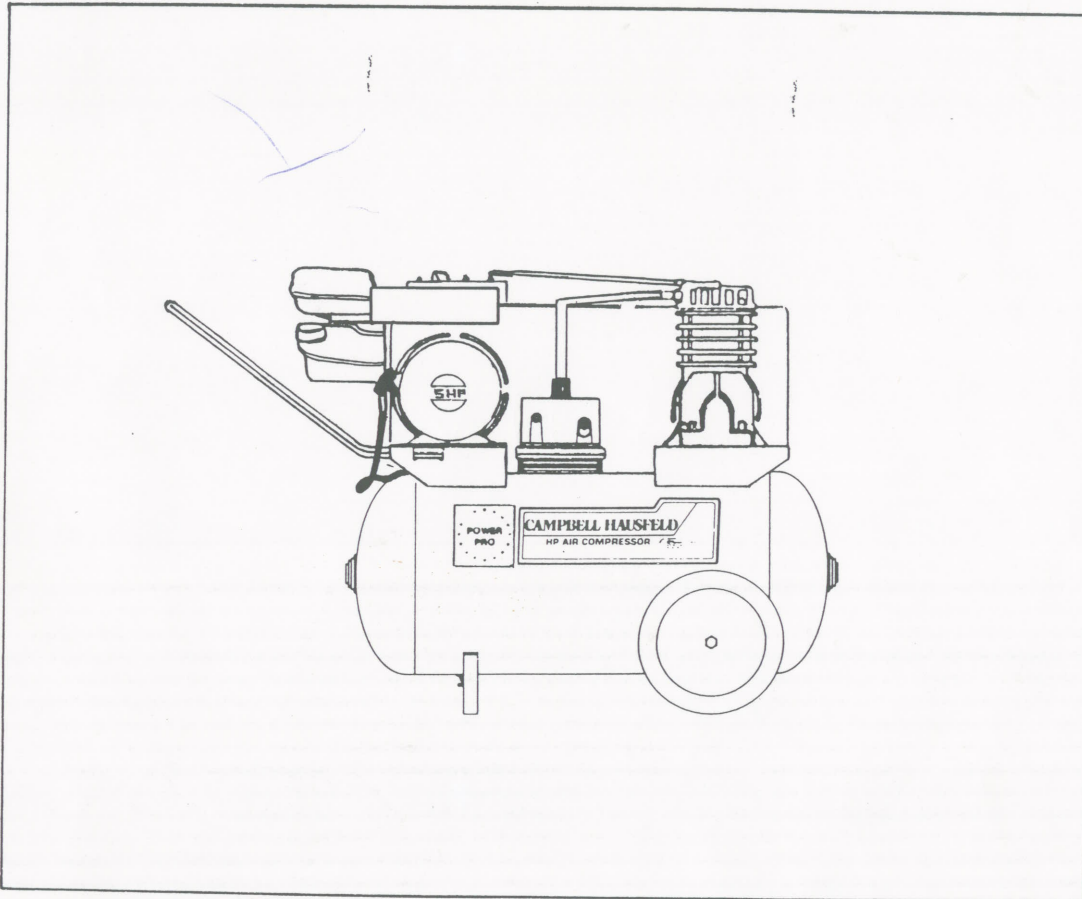

**CAMPBELL
HAUSFELD**

Since 1836

**PARTS LIST FOR
CAMPBELL HAUSFELD AIR COMPRESSORS
POWER PRO SERIES**

MODEL NUMBERS

VT6131, VT6148, VT6152, VT6171, VT6172

**CAREFULLY READ (AND SAVE) THESE INSTRUCTIONS
BEFORE OPERATING THIS COMPRESSOR**