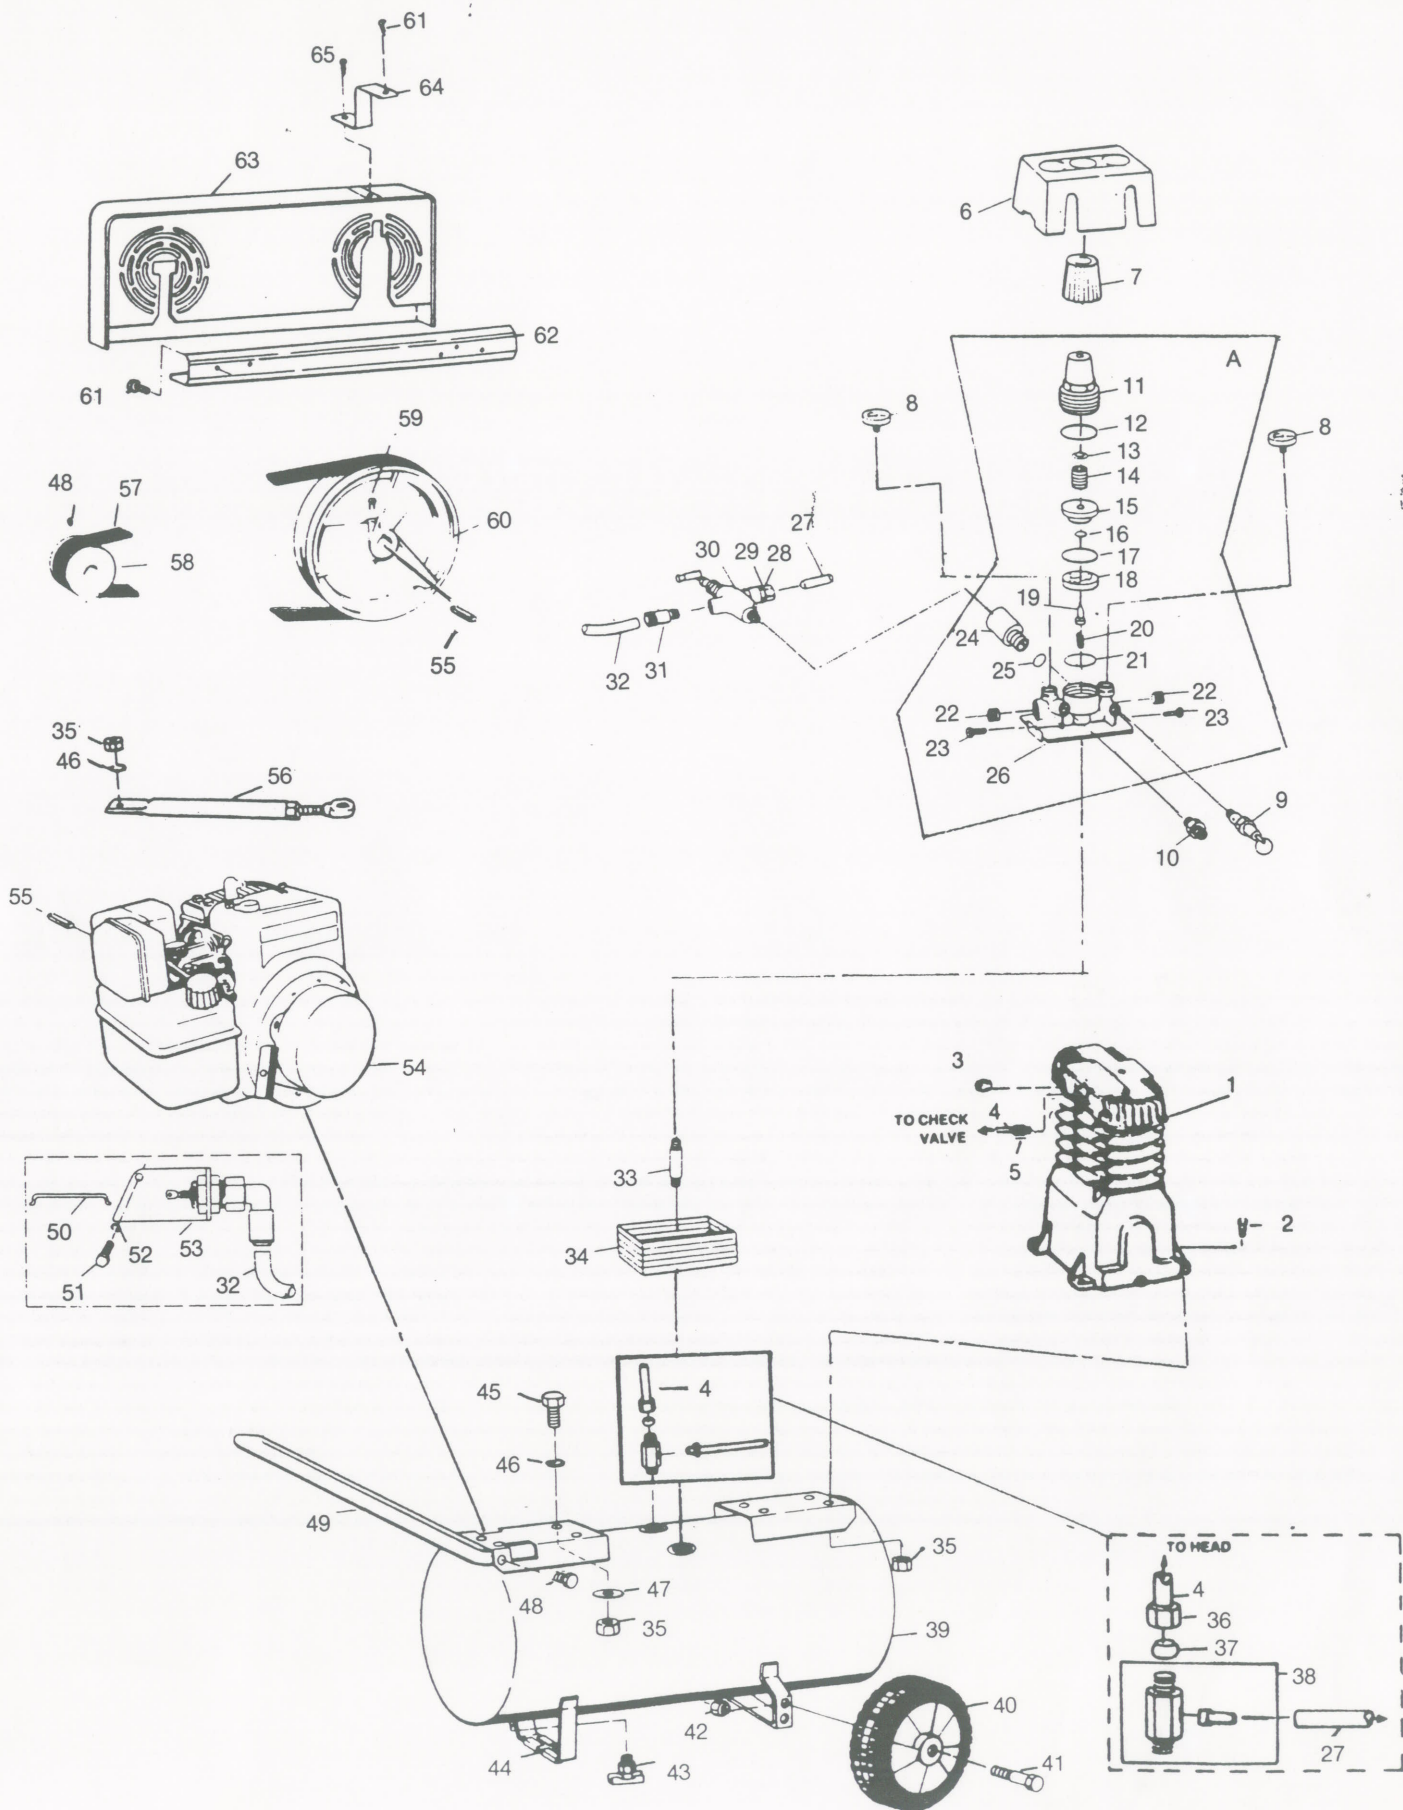

VT PUMP PARTS LIST & EXPLODED VIEW

80-21-D 01PP-209

KEY NO.	PART NO.	DESCRIPTION			
1	VT510702JY	Complete Pump Assy.	54	NG002300AV	Gas Engine (VT6148)
2	ST016000AV	Screw 5/16-18 x 3/4 (4 Used)		NG002500AV	Gas Engine (VT6171)
3	ST022400AV	Plug	55	KE000903AV	Key Sq. 3/16 x 1 1/4 (2 Used)
4	VT023700AP	Exhaust Tube	56	BG208800AJ	Brace Assembly
5	ST018300AV	Compression Connector	57	BT003400AV	Belt V-B Section 49"
6	RE009400AV	Manifold Shroud	58	PU008702AV	Pulley
7	RE009700AV	Adjusting Knob	59	ST026200AV	Set Screw
8	GA016101AV	Gauge (2 Used)	60	PU007300AG	Flywheel
9	V-203600BL	ASME Safety Valve	61	ST042400AV	Self Tap. Screw 10-24 x 5/16 (6 Used)
10	HF002400AV	Hose Connector	62	BG020001AV	Belt Guard Channel
11	RE010401AJ	Regulator Assembly	63	BG020101AV	Belt Guard
12	ST070180AV	O-Ring 1.296 x .139	64	BG014014AL	Belt Guard Bracket
13	RE009800AV	Spring Plate	65	ST058500AV	Plascrew
14	ST114500AV	Spring			
15	RE009900AV	Regulator Piston	A	RE003702AJ	Regulator Kit
16	ST070160AV	O-Ring .114 x .070			
17	ST070161AV	O-Ring .921 x .070			
18	RE010000AV	Valve Seat			
19	RE010100AV	Valve Stem		HA212601AJ	Hose 15'
20	RE010300AV	Spring		JB200101AV	Air Chuck
21	ST070162AV	O-Ring 1.239 x .070			
22	ST022500AV	Plug (2 Used)			
23	ST073224AV	Shroud Screw (2 Used)			
24	ST123900AV	Adapter			
25	ST110700AV	O-Ring			
26	RE009302AG	Manifold Body			
27	ST117801AV	Flex Tube			
28	ST050500AV	Ferrule			
29	ST050400AV	Compression Nut			
30	V-214700AV	Air Governor/Unloader			
31	ST081301AV	Quick Connect			
32	ST079701AV	Flex Tube 1/4 x 28"			
33	ST070364AV	Nipple			
34	RE010600AV	Boot			
35	ST018700AV	Hex Nut 5/16-18 (9 Used)			
36	ST033001AV	Compression Nut			
37	ST067300AV	Rubber Sleeve			
38	CV220301AJ	Check Valve			
39	AR019500JY	Tank Assembly			
40	WA002500AV	Wheel 10" (2 Used)			
41	ST033400AV	Axle Bolt (2 Used)			
42	ST033500AV	Hex Keep Nut 5/16-18 (2 Used)			
43	D-1401	Drain Petcock			
44	ST041600AV	Rubber Foot (2 Used)			
45	ST070625AV	Bolt 5/16-18 x 1 5/8 (7 Used)			
46	ST015100AV	Lockwasher (4 Used)			
47	ST011200AV	Washer (4 Used)			
48	ST012200AV	Set Screw (2 Used)			
49	HL001800BH	Handle			
50	ST123501AV	Throw Cyl. Rod (VT6148)			
	ST126000AV	Throw Cyl. Rod (VT6171)			
51	ST070608AV	Hex Hd. Screw 10-32 x 1/2 (VT6148)			
52	ST046400AV	#10 Split Lockwasher (VT6148)			
53	V-214800AJ	Throw Cyl. Assy. (VT6148)			
	V-214600AJ	Throw Cyl. Assy. (VT6171)			